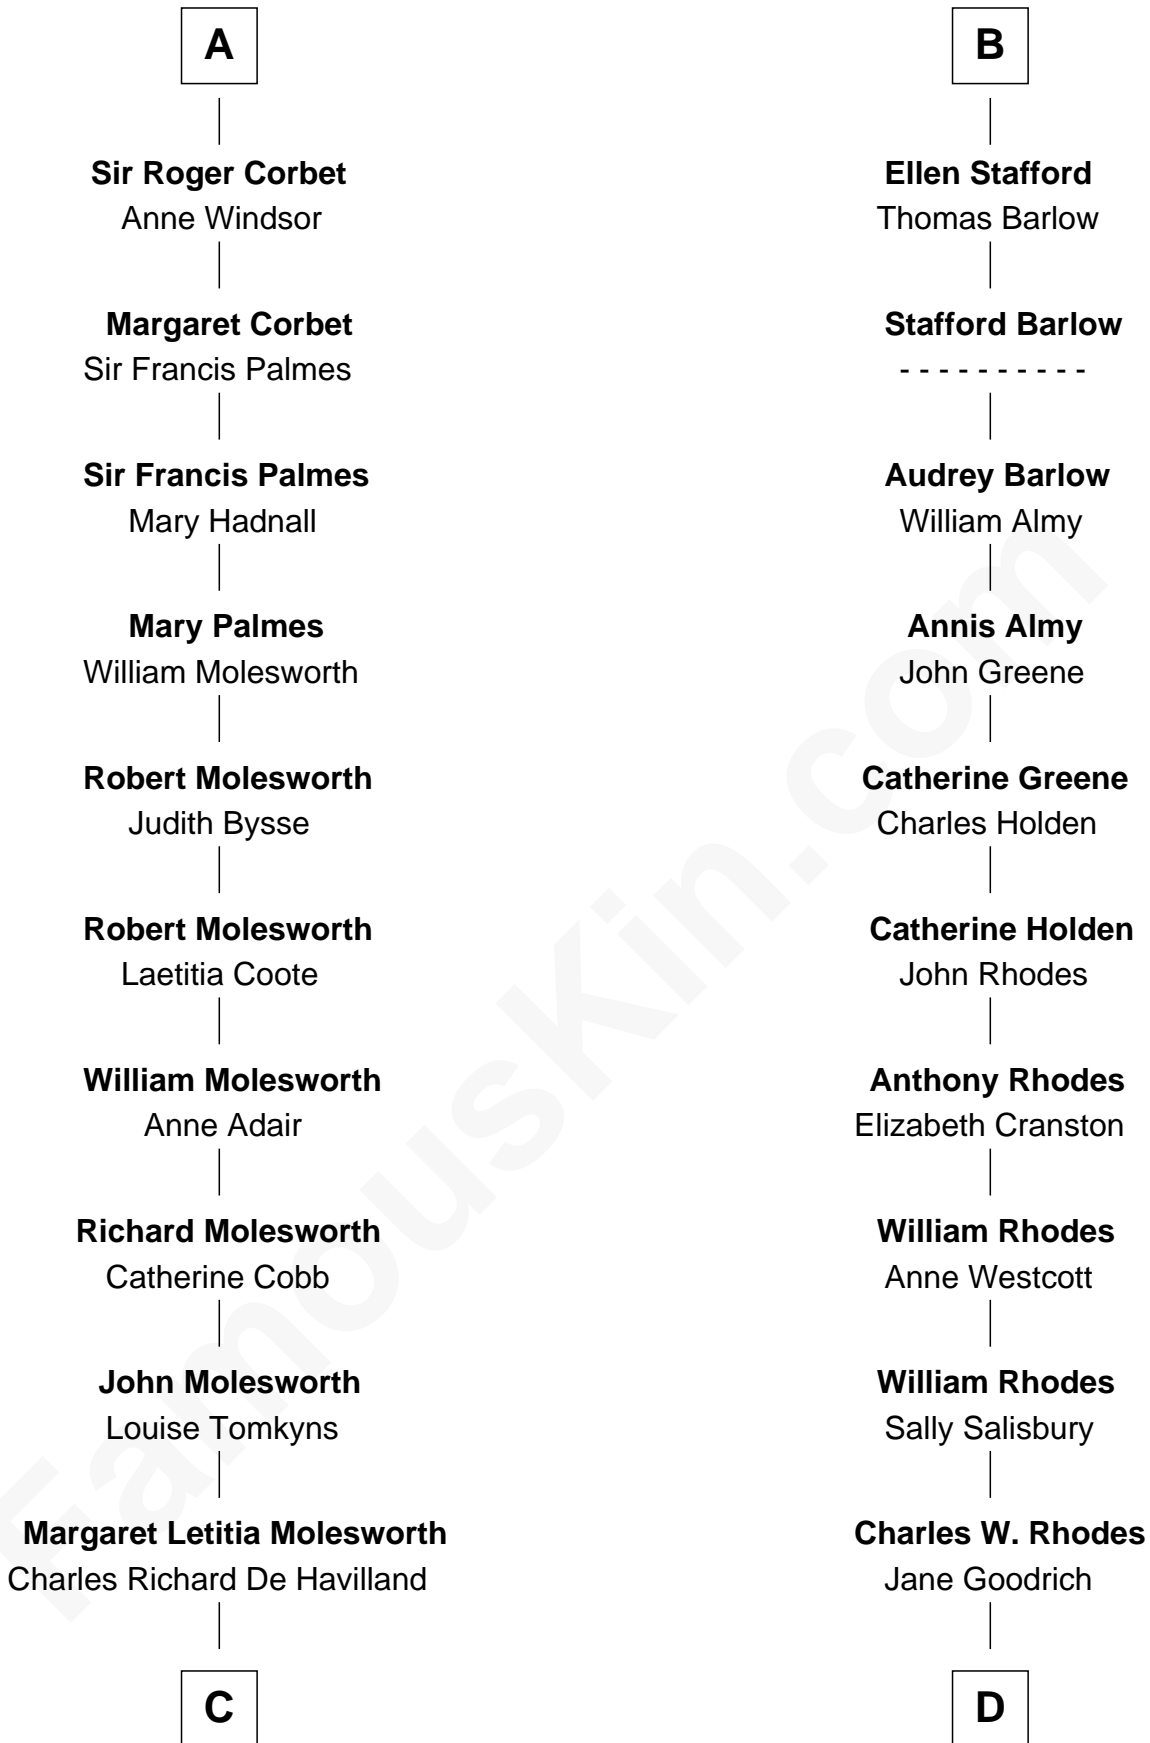

**FamousKin.com**  
**Relationship Chart of**  
**Olivia De Havilland**  
*Movie Actress*

**18th cousin 3 times removed of**  
**Sarah Palin**  
*9th Governor of Alaska*

**C**

**Walter Augustus De Havilland**

Lillian Augusta Ruse

**Olivia De Havilland**

*Movie Actress*

**D**

**Alma Miranda Rhodes**

James W. Heath

**Charles R. Heath**

Alice Adeline Oriel

**Charles Francis Heath**

Nellie Marie Brandt

**Charles Richard Heath**

Sarah Sheeran

**Sarah Palin**

*9th Governor of Alaska*

FamousKin.com