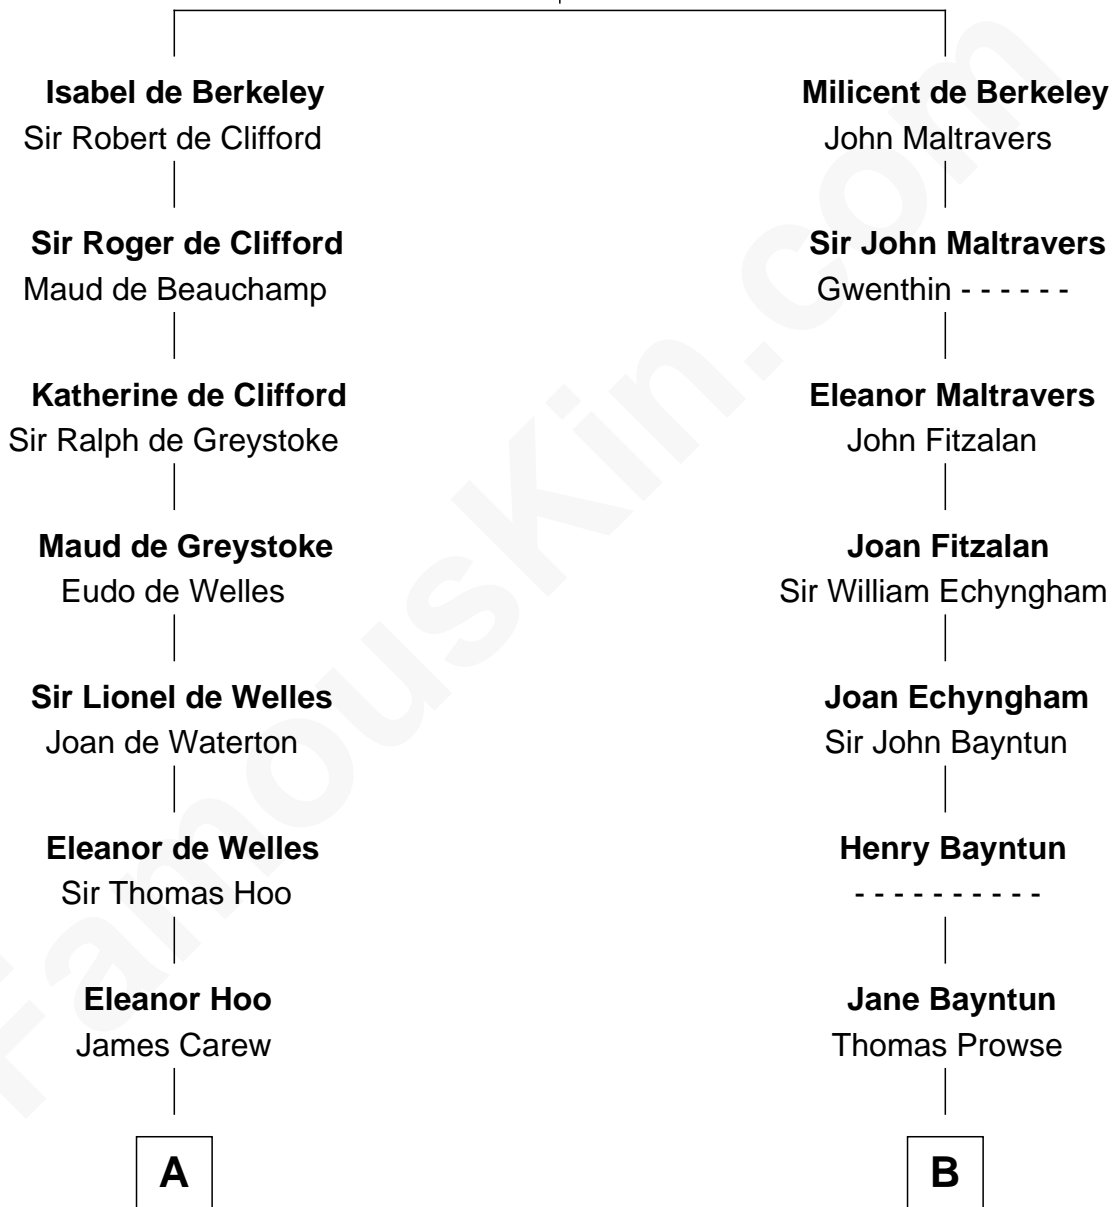

FamousKin.com
Relationship Chart of
Olivia De Havilland
Movie Actress

19th cousin 1 time removed of
Sarah Palin
9th Governor of Alaska

Sir Maurice de Berkeley
 Eve la Zouche

C

Margaret Letitia Molesworth
Charles Richard De Havilland

Walter Augustus De Havilland
Lillian Augusta Ruse

Olivia De Havilland
Movie Actress

D

May Belle Ruddock
Henry Charles Brandt

Nellie Marie Brandt
Charles Francis Heath

Charles Richard Heath
Sarah Sheeran

Sarah Palin
9th Governor of Alaska