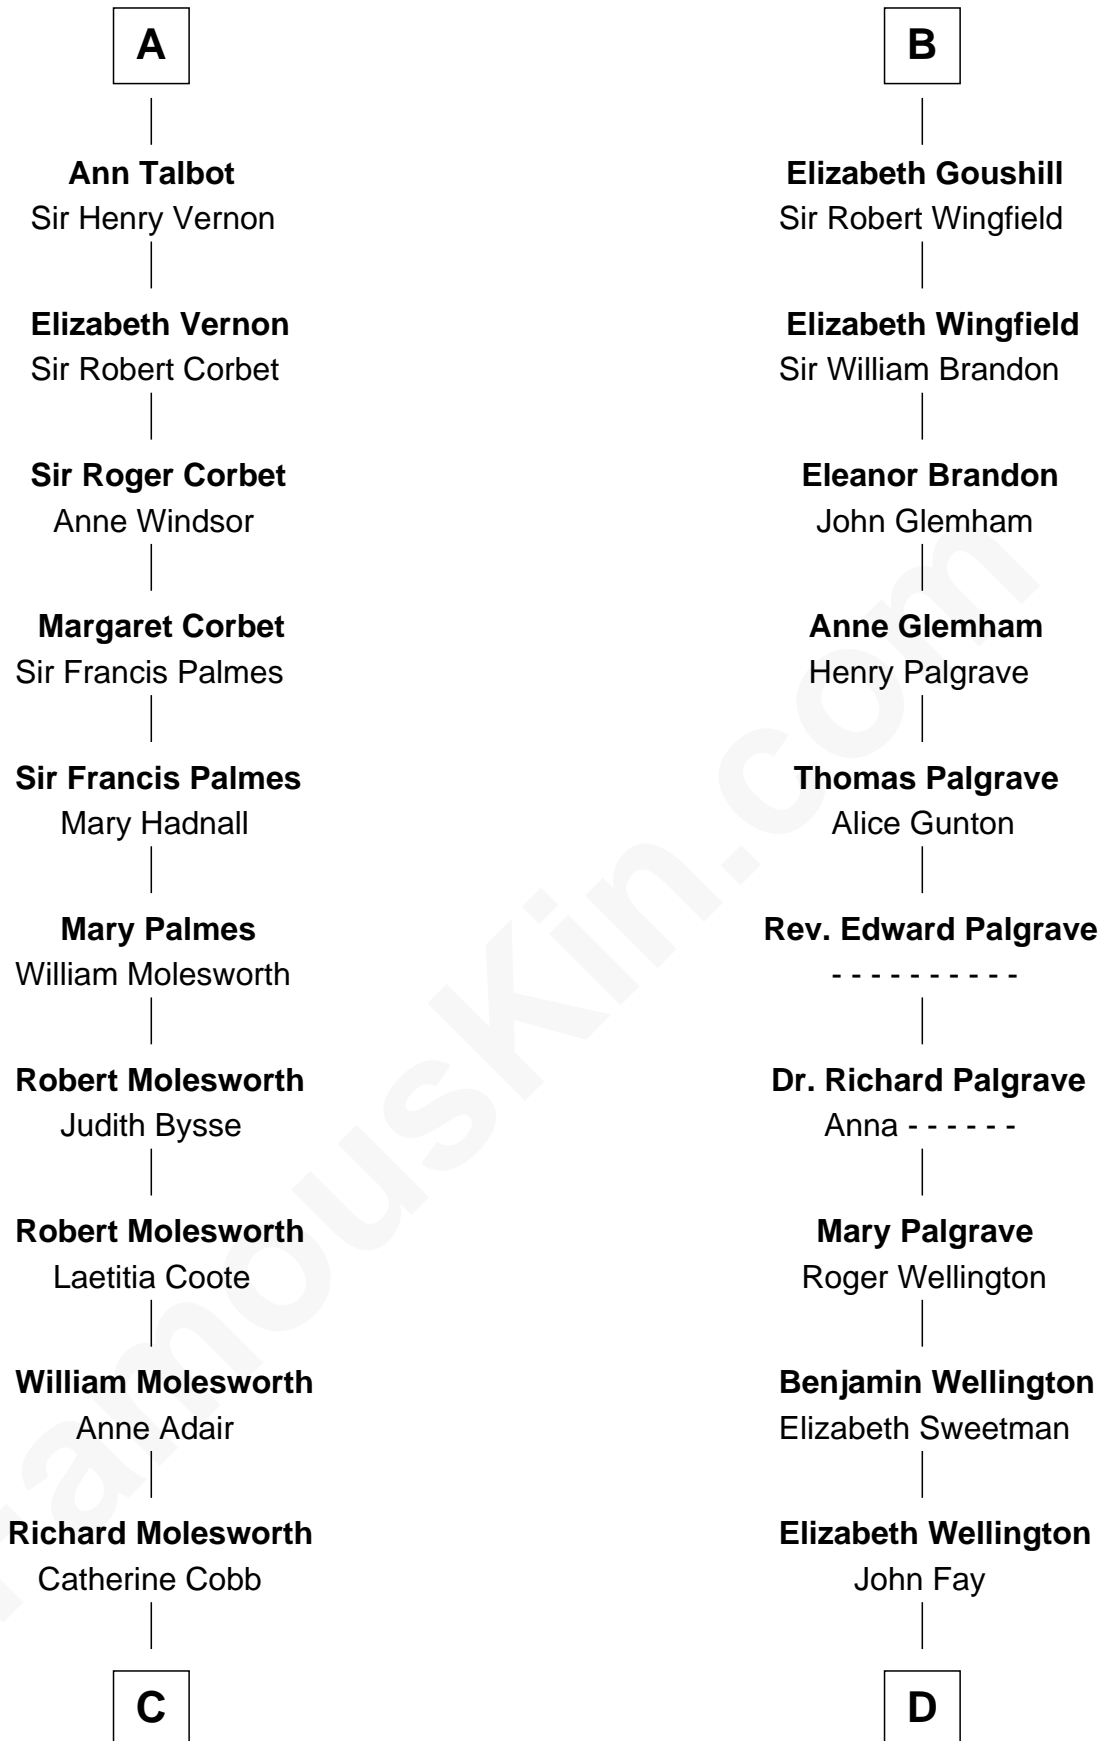

FamousKin.com Relationship Chart of

Olivia De Havilland

Movie Actress

20th cousin of

Shubael D. Childs

Founder of S.D. Childs & Company

Sir Geoffrey FitzPiers

Aveline de Clare

C

John Molesworth

Louise Tomkyns

Margaret Letitia Molesworth

Charles Richard De Havilland

Walter Augustus De Havilland

Lillian Augusta Ruse

Olivia De Havilland