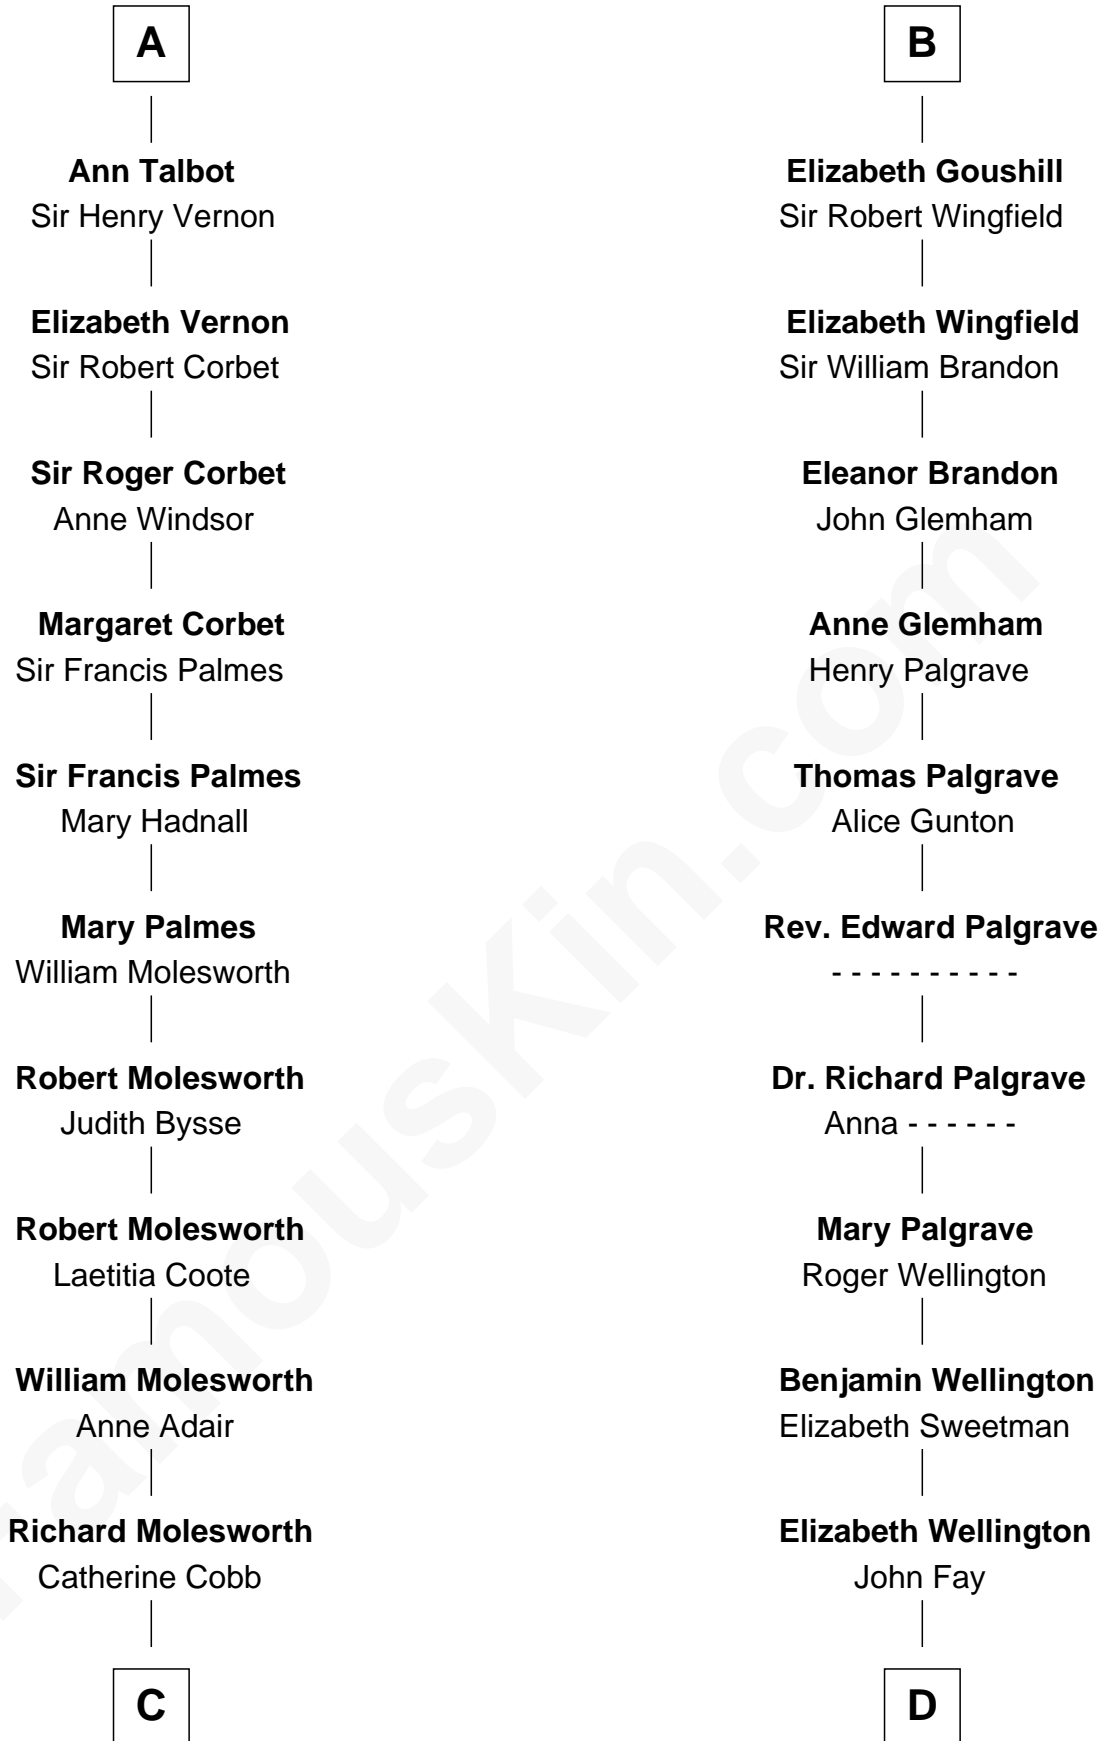

FamousKin.com Relationship Chart of

Olivia De Havilland

Movie Actress

20th cousin of

Shubael D. Childs

Founder of S.D. Childs & Company

C

John Molesworth

Louise Tomkyns

Margaret Letitia Molesworth

Charles Richard De Havilland

Walter Augustus De Havilland

Lillian Augusta Ruse

Olivia De Havilland

Movie Actress

D