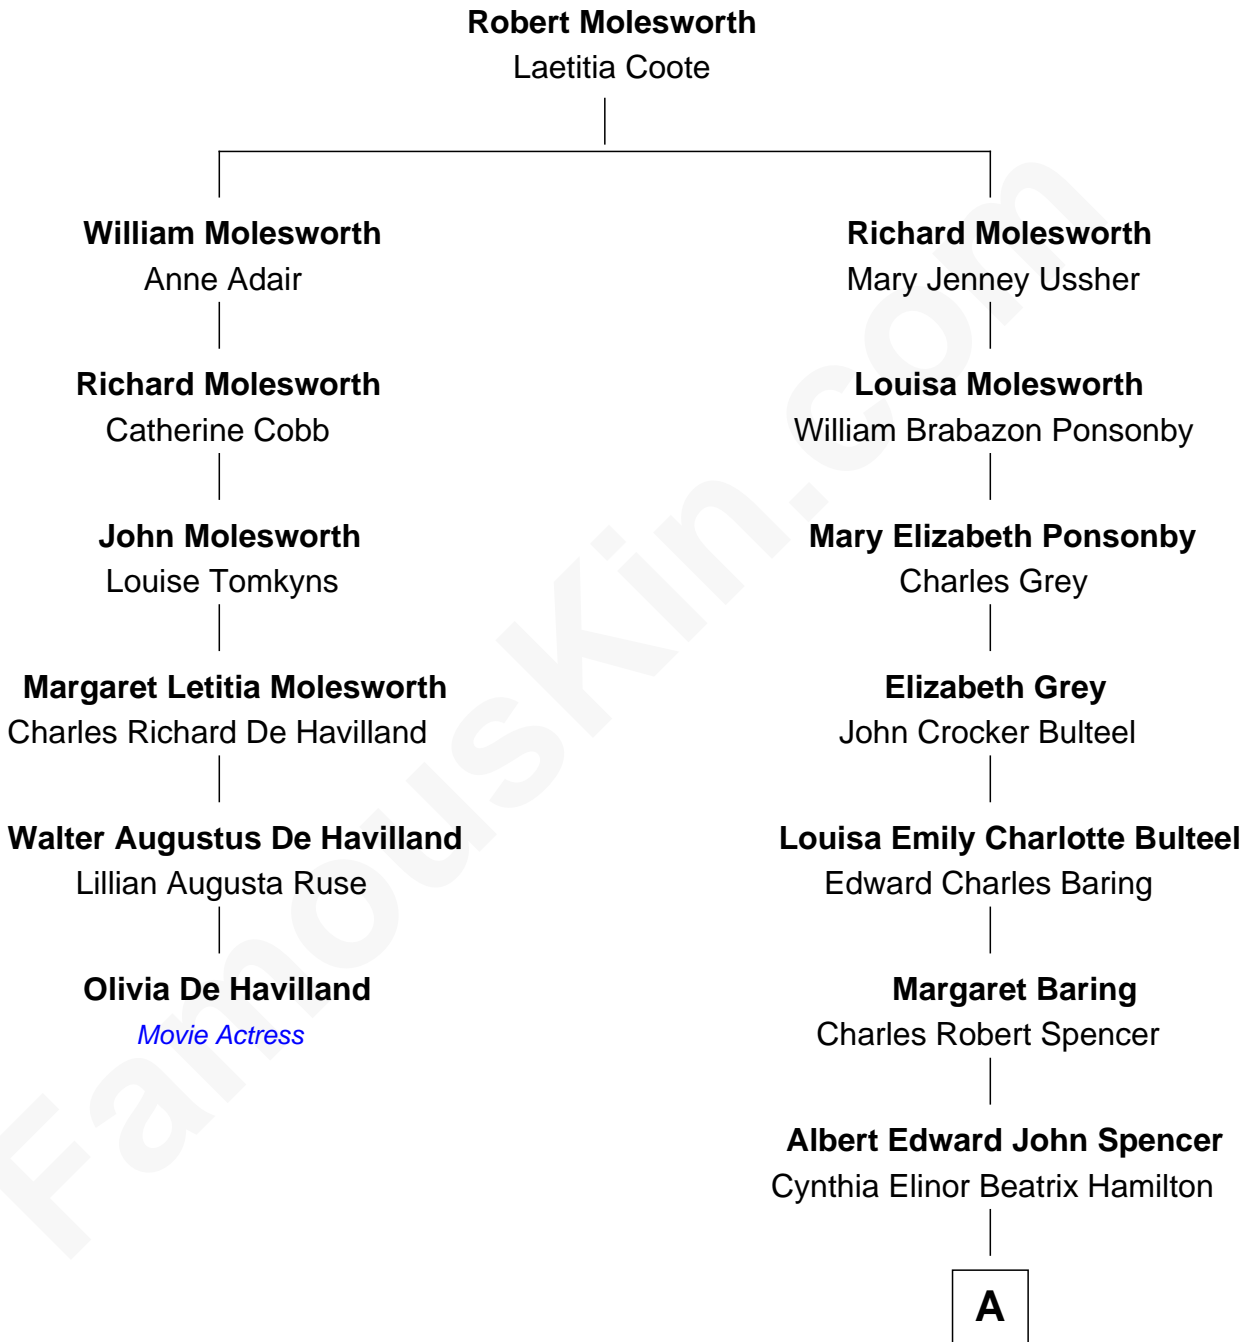

**FamousKin.com**  
**Relationship Chart of**  
**Olivia De Havilland**  
*Movie Actress*

5th cousin 3 times removed of  
**Princess Diana**  
*Princess of Wales*

**A**

Edward John Spencer  
Frances Ruth Burke Roche

Princess Diana  
*Princess of Wales*

FamousKin.com