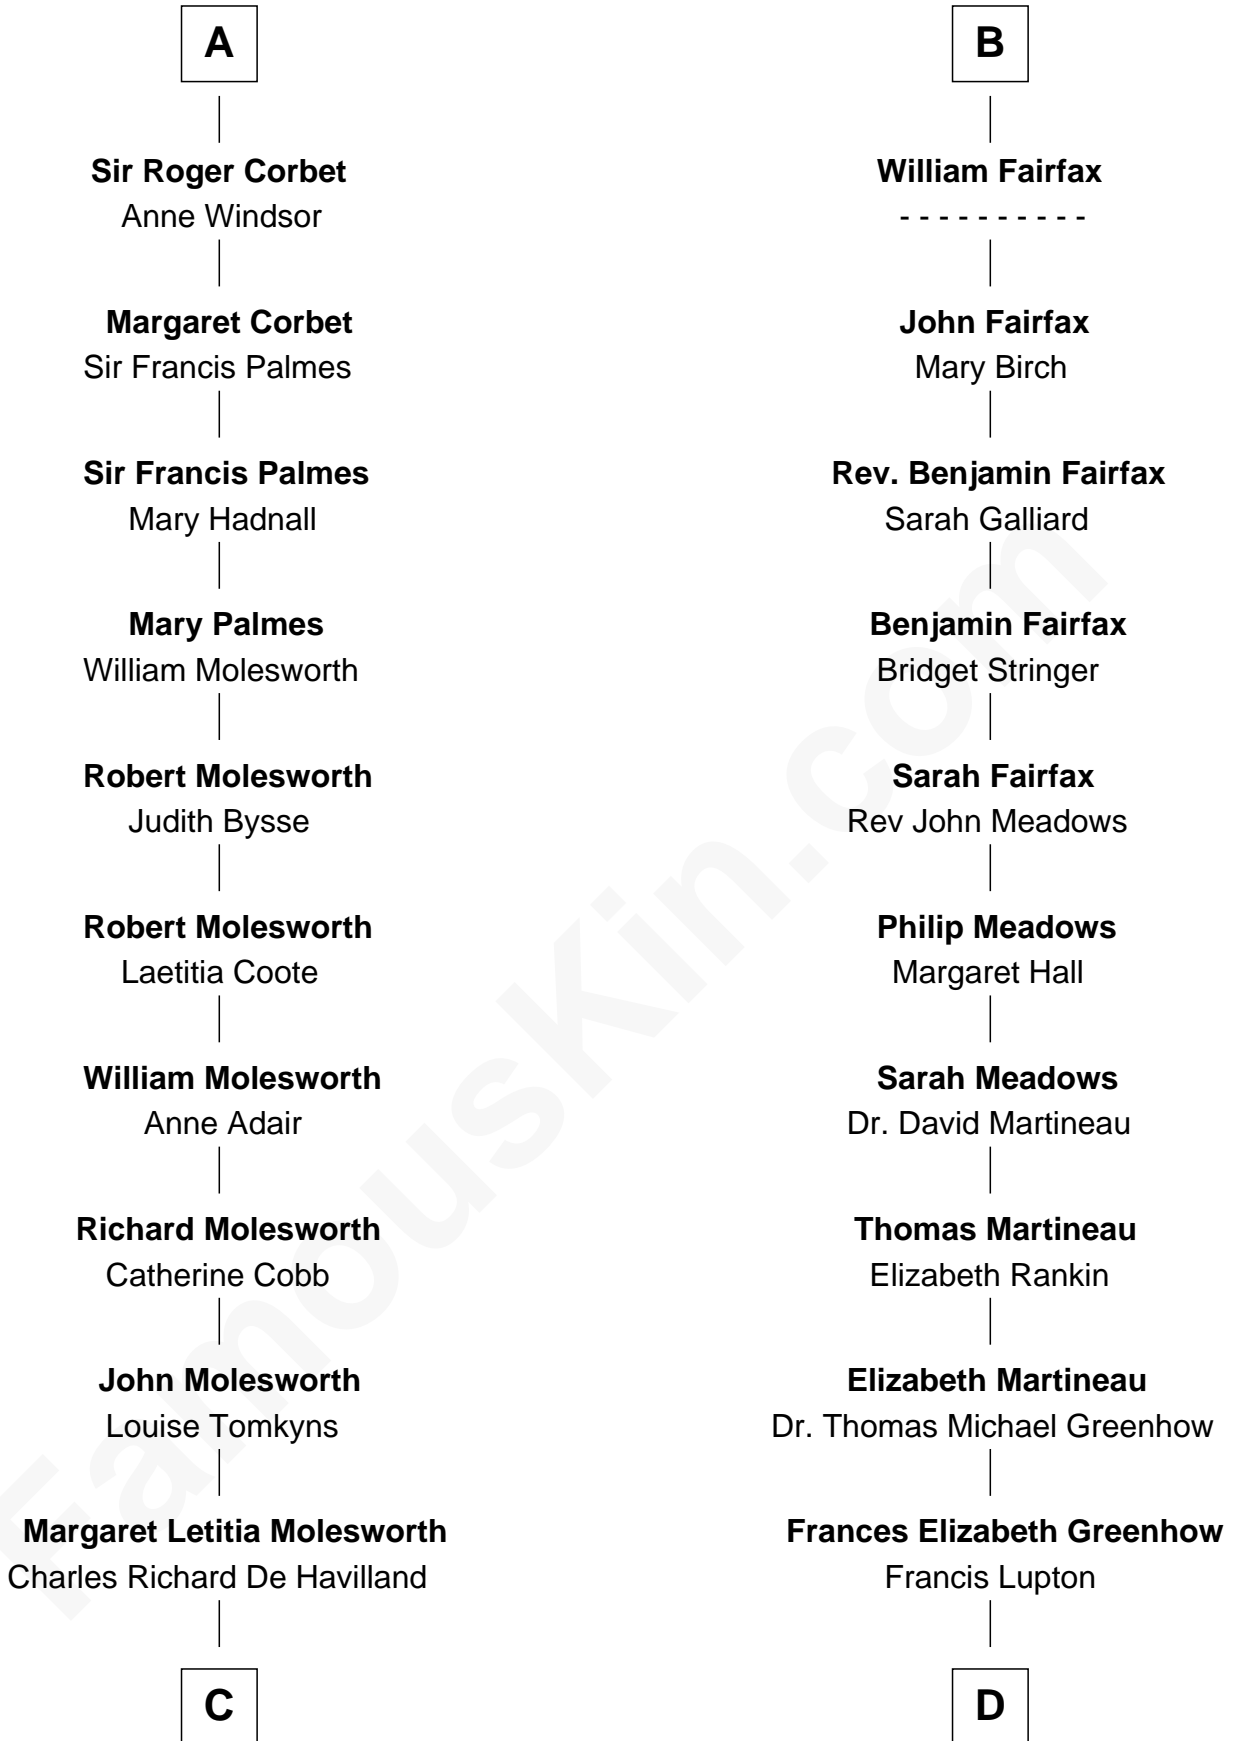

FamousKin.com
Relationship Chart of
Olivia De Havilland
Movie Actress

18th cousin 3 times removed of
Catherine Middleton
Princess of Wales

C

Walter Augustus De Havilland

Lillian Augusta Ruse

Olivia De Havilland