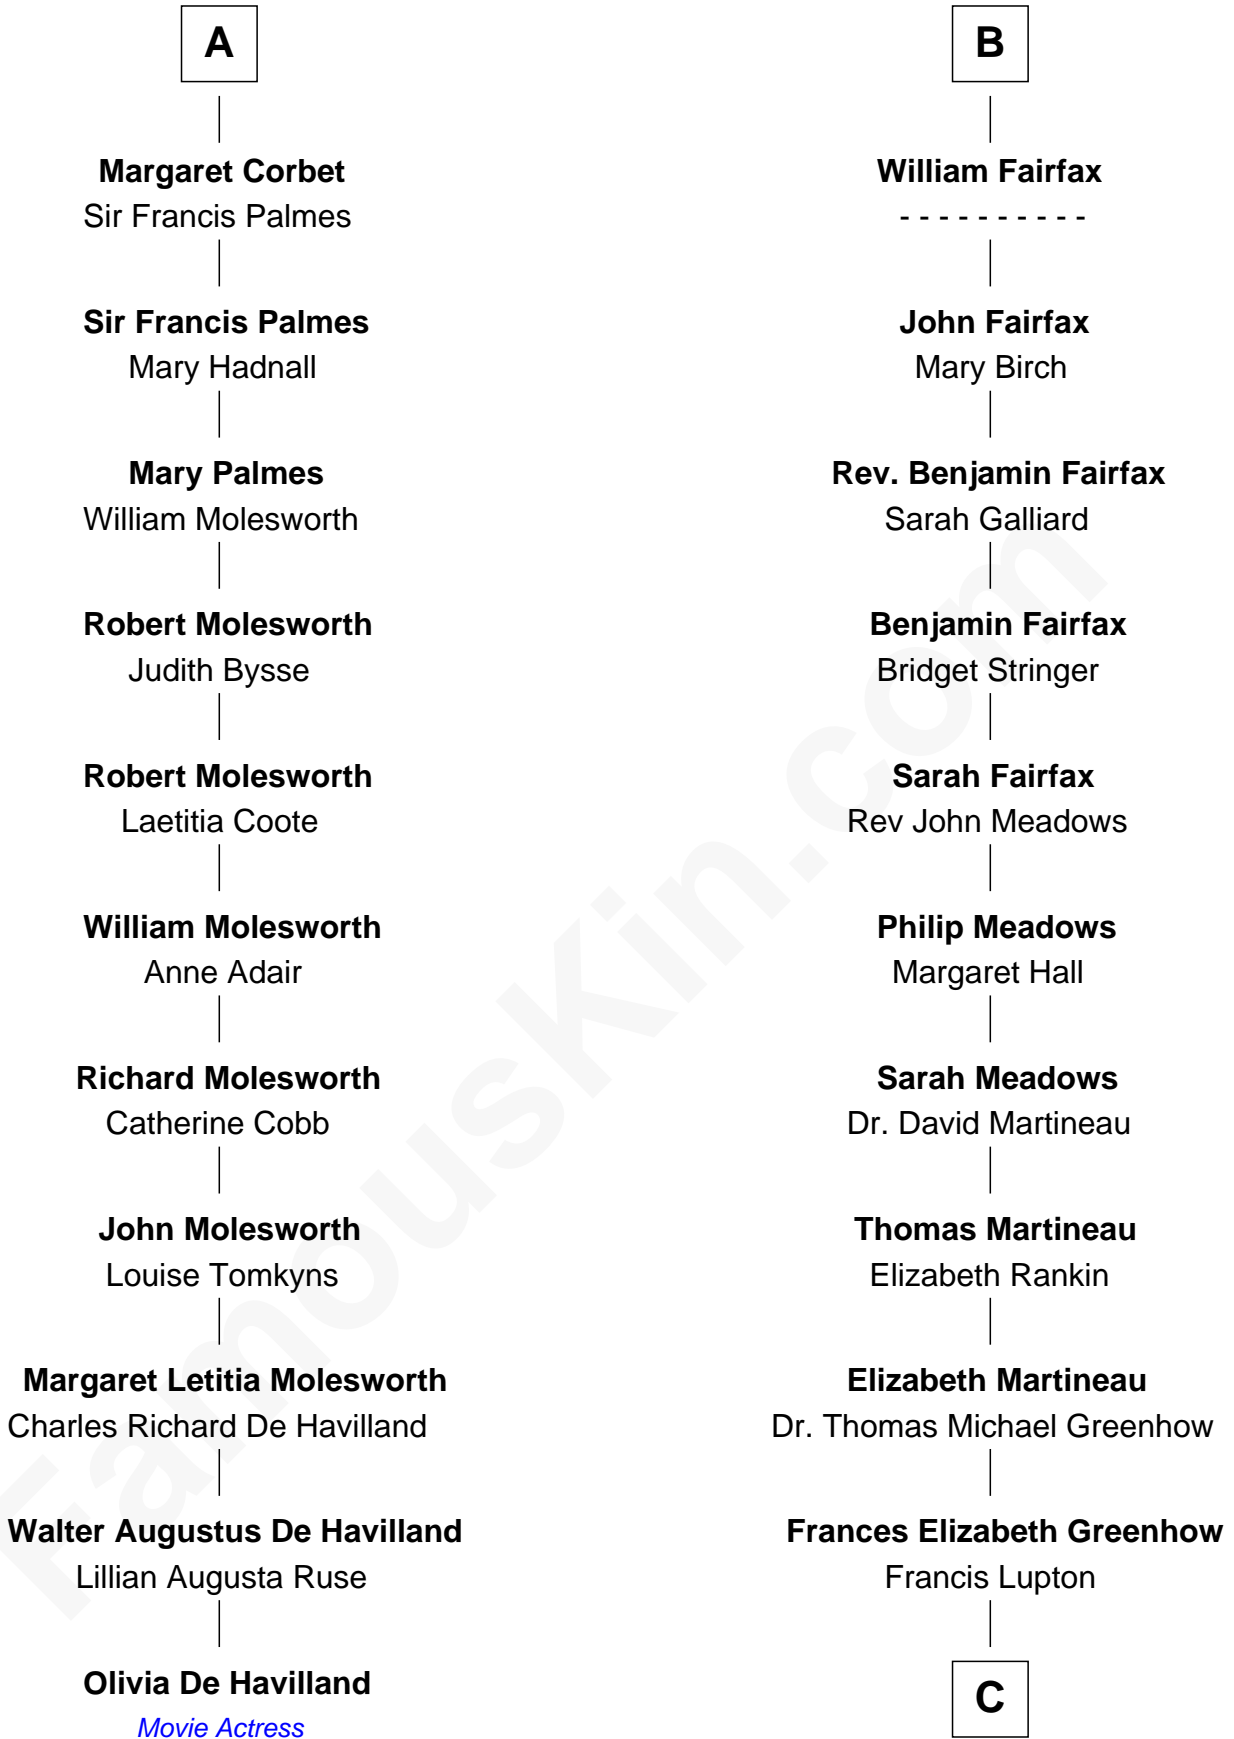

FamousKin.com
Relationship Chart of
Olivia De Havilland
Movie Actress

17th cousin 4 times removed of
Catherine Middleton
Princess of Wales

C

Francis Martineau Lupton

Harriet Albina Davis

Olive Christina Lupton

Richard Noel Middleton

Peter Francis Middleton

Valerie Glassborow

Michael Francis Middleton

Carole Elizabeth Goldsmith

Catherine Middleton

Princess of Wales