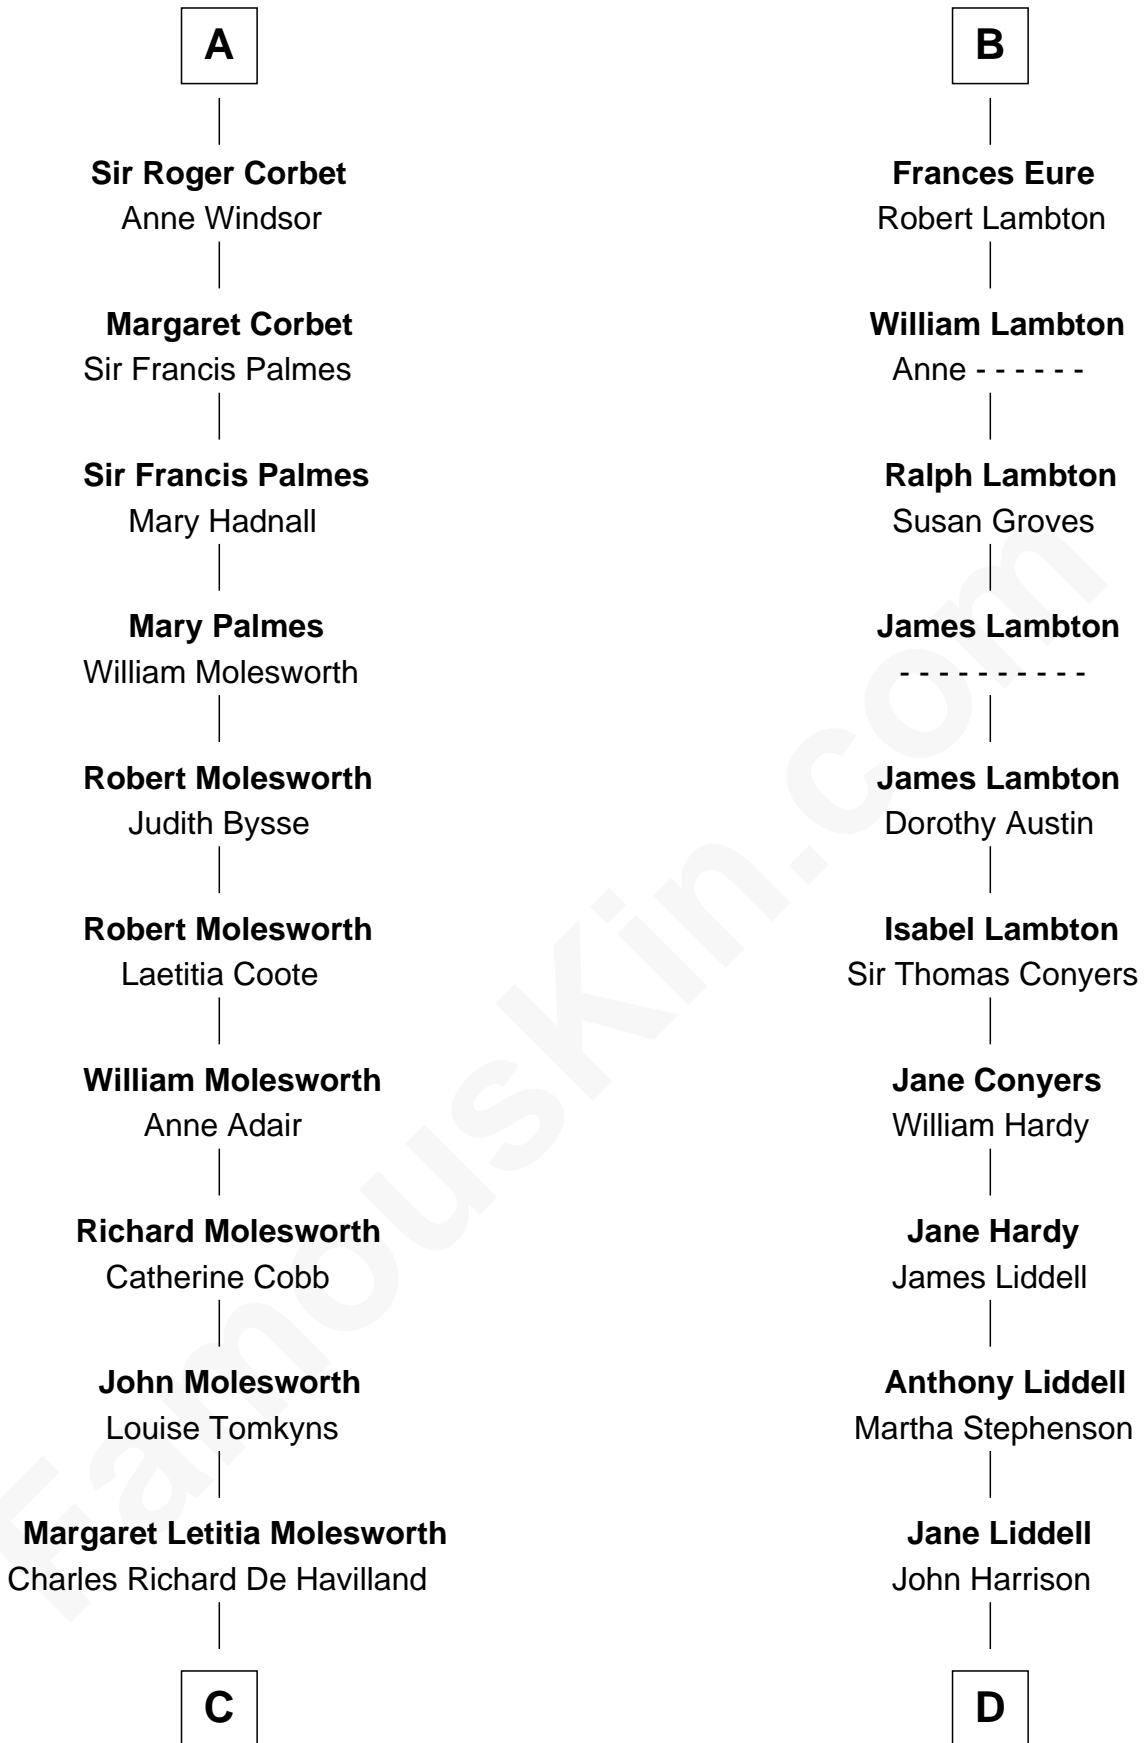

**FamousKin.com**  
**Relationship Chart of**  
**Olivia De Havilland**  
*Movie Actress*

**18th cousin 3 times removed of**  
**Catherine Middleton**  
*Princess of Wales*

**C**

**Walter Augustus De Havilland**

Lillian Augusta Ruse

**Olivia De Havilland**

*Movie Actress*

**D**

**John Harrison**

Jane Hill

**Thomas Harrison**

Elizabeth Mary Temple

**Dorothy Harrison**

Ronald John James Goldsmith

**Carole Elizabeth Goldsmith**

Michael Francis Middleton

**Catherine Middleton**

*Princess of Wales*