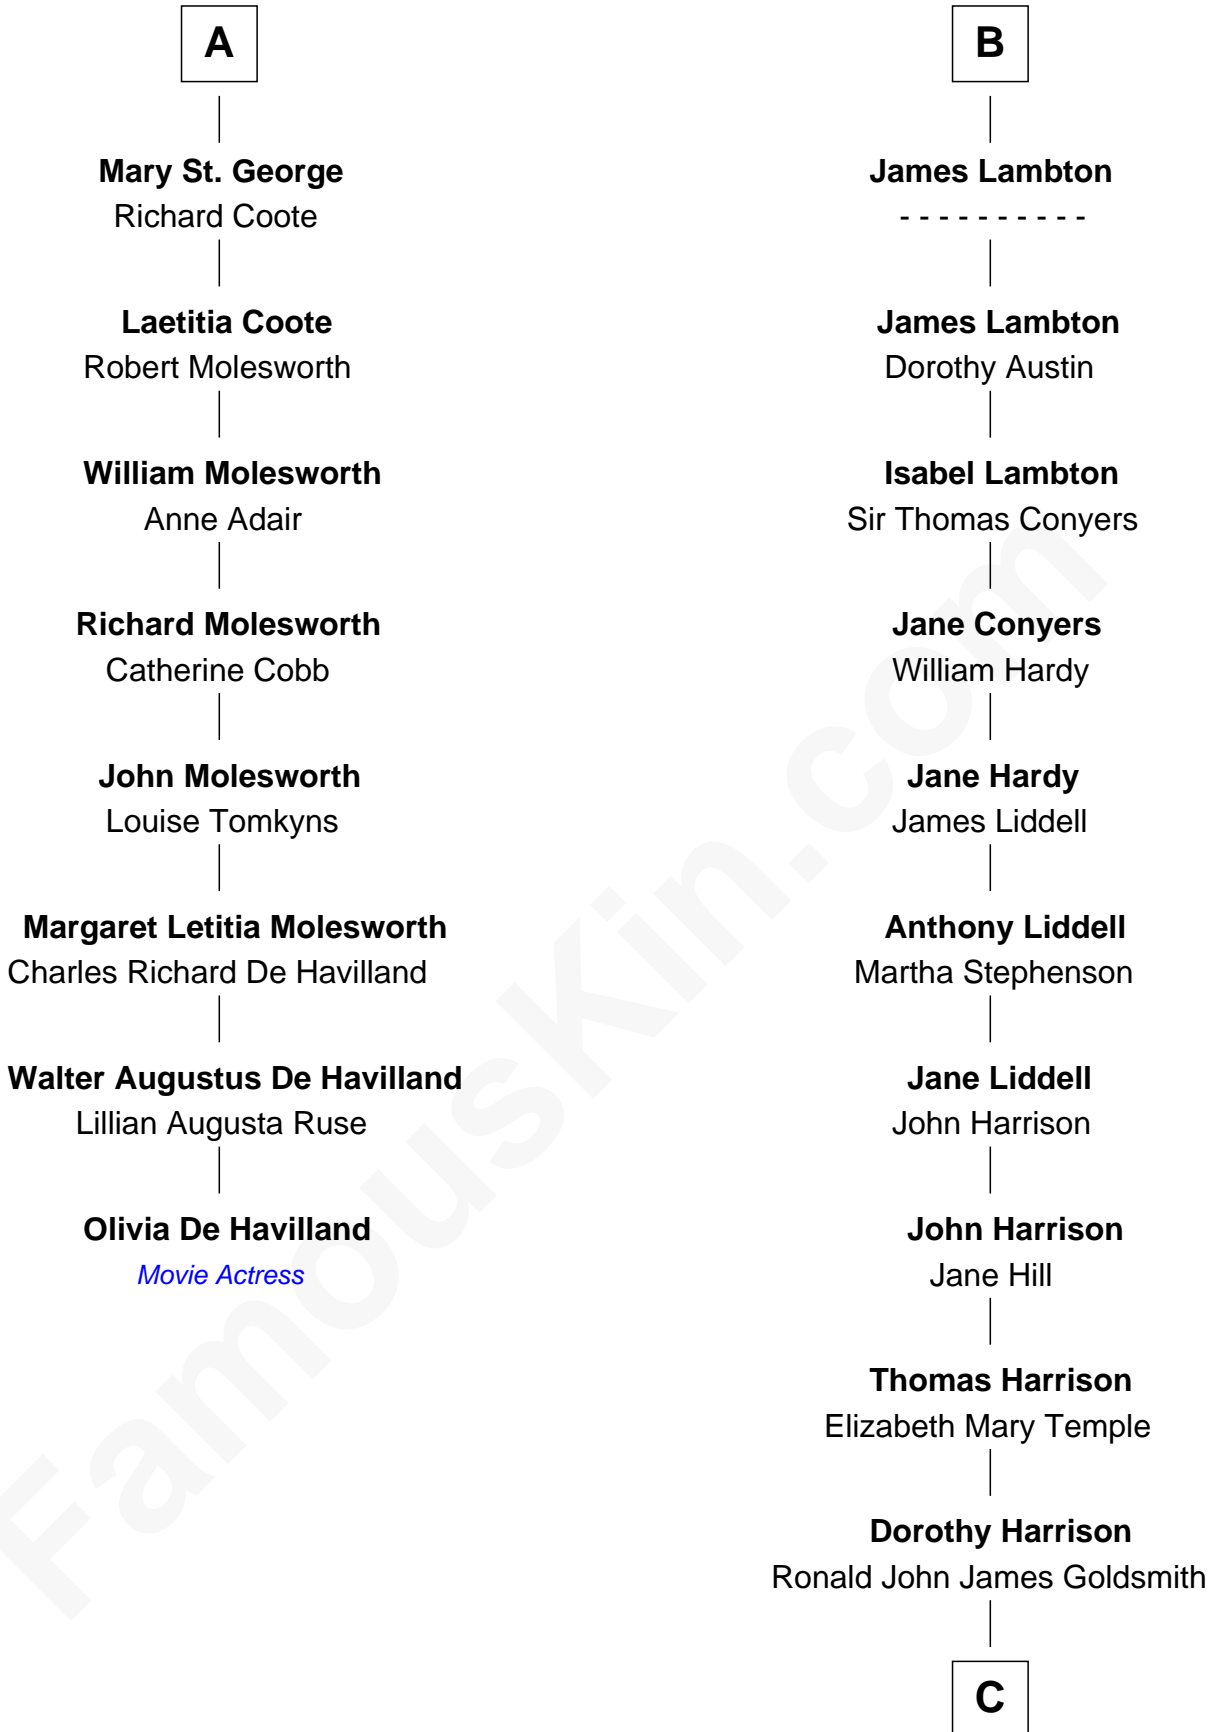

**FamousKin.com**  
**Relationship Chart of**  
**Olivia De Havilland**  
*Movie Actress*

**14th cousin 4 times removed of**  
**Catherine Middleton**  
*Princess of Wales*

C

Carole Elizabeth Goldsmith

Michael Francis Middleton

Catherine Middleton

*Princess of Wales*

FamousKin.com