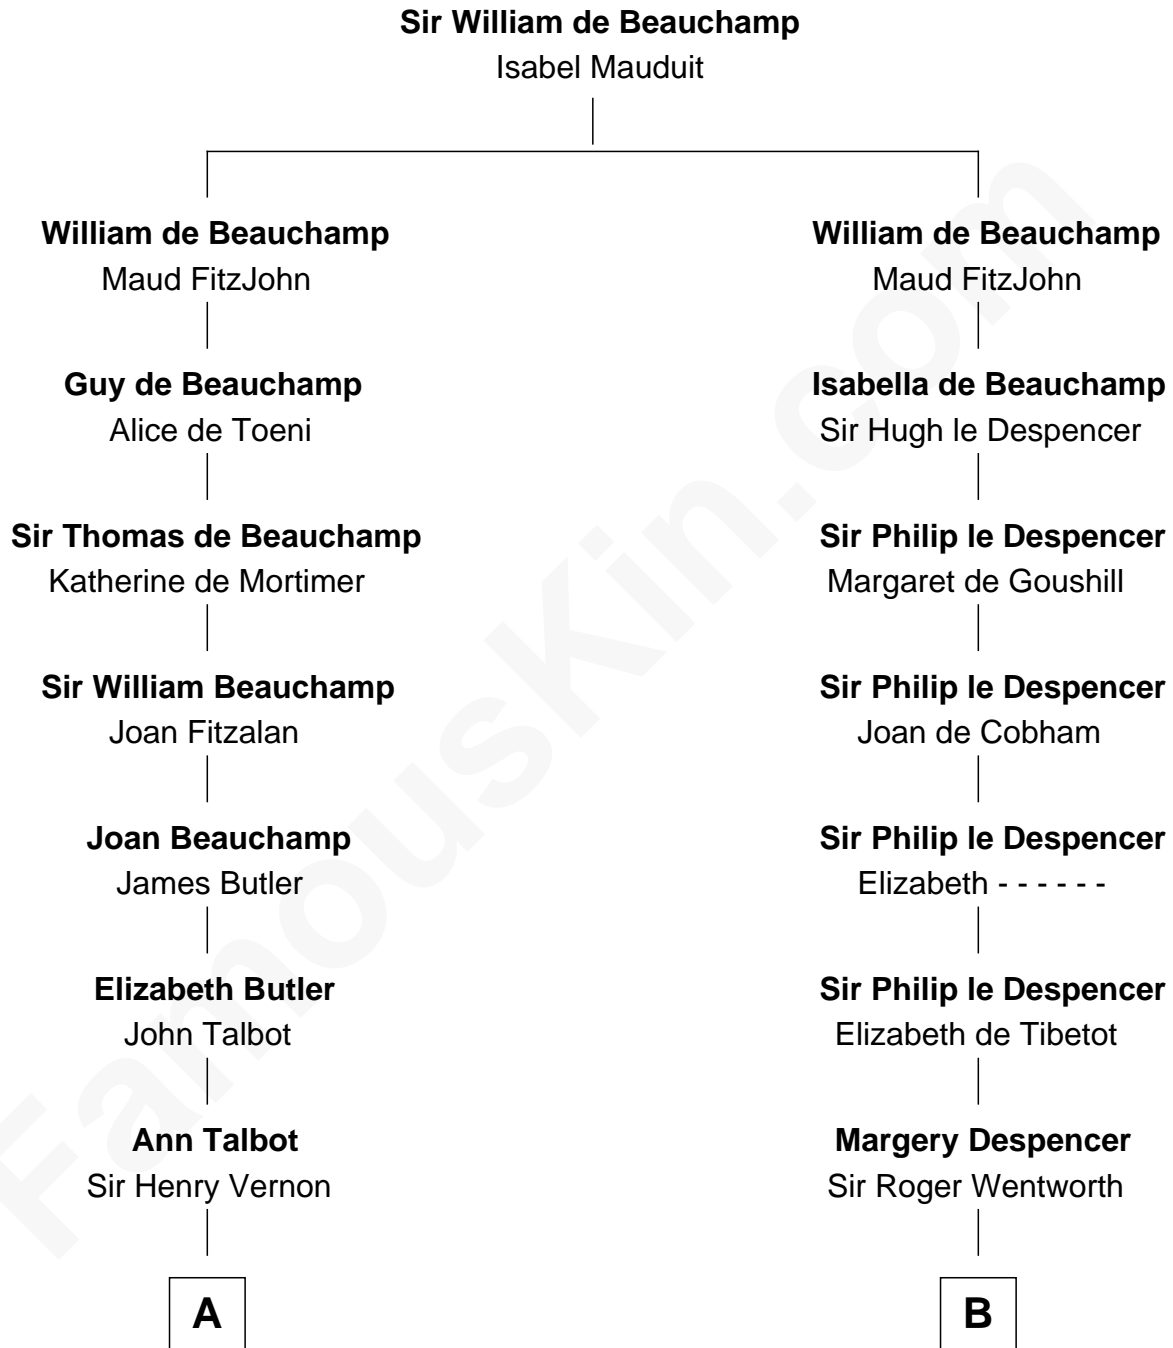

FamousKin.com
Relationship Chart of
Olivia De Havilland
Movie Actress

19th cousin 1 time removed of
William Rufus Day
36th U.S. Secretary of State

C

Margaret Letitia Molesworth
Charles Richard De Havilland

Walter Augustus De Havilland
Lillian Augusta Ruse

Olivia De Havilland
Movie Actress

D

Dr. Rufus Spalding
Lydia Paine

Rufus Paine Spalding
Lucretia A. Swift

Emily Swift Spalding
Luther Day

William Rufus Day
36th U.S. Secretary of State