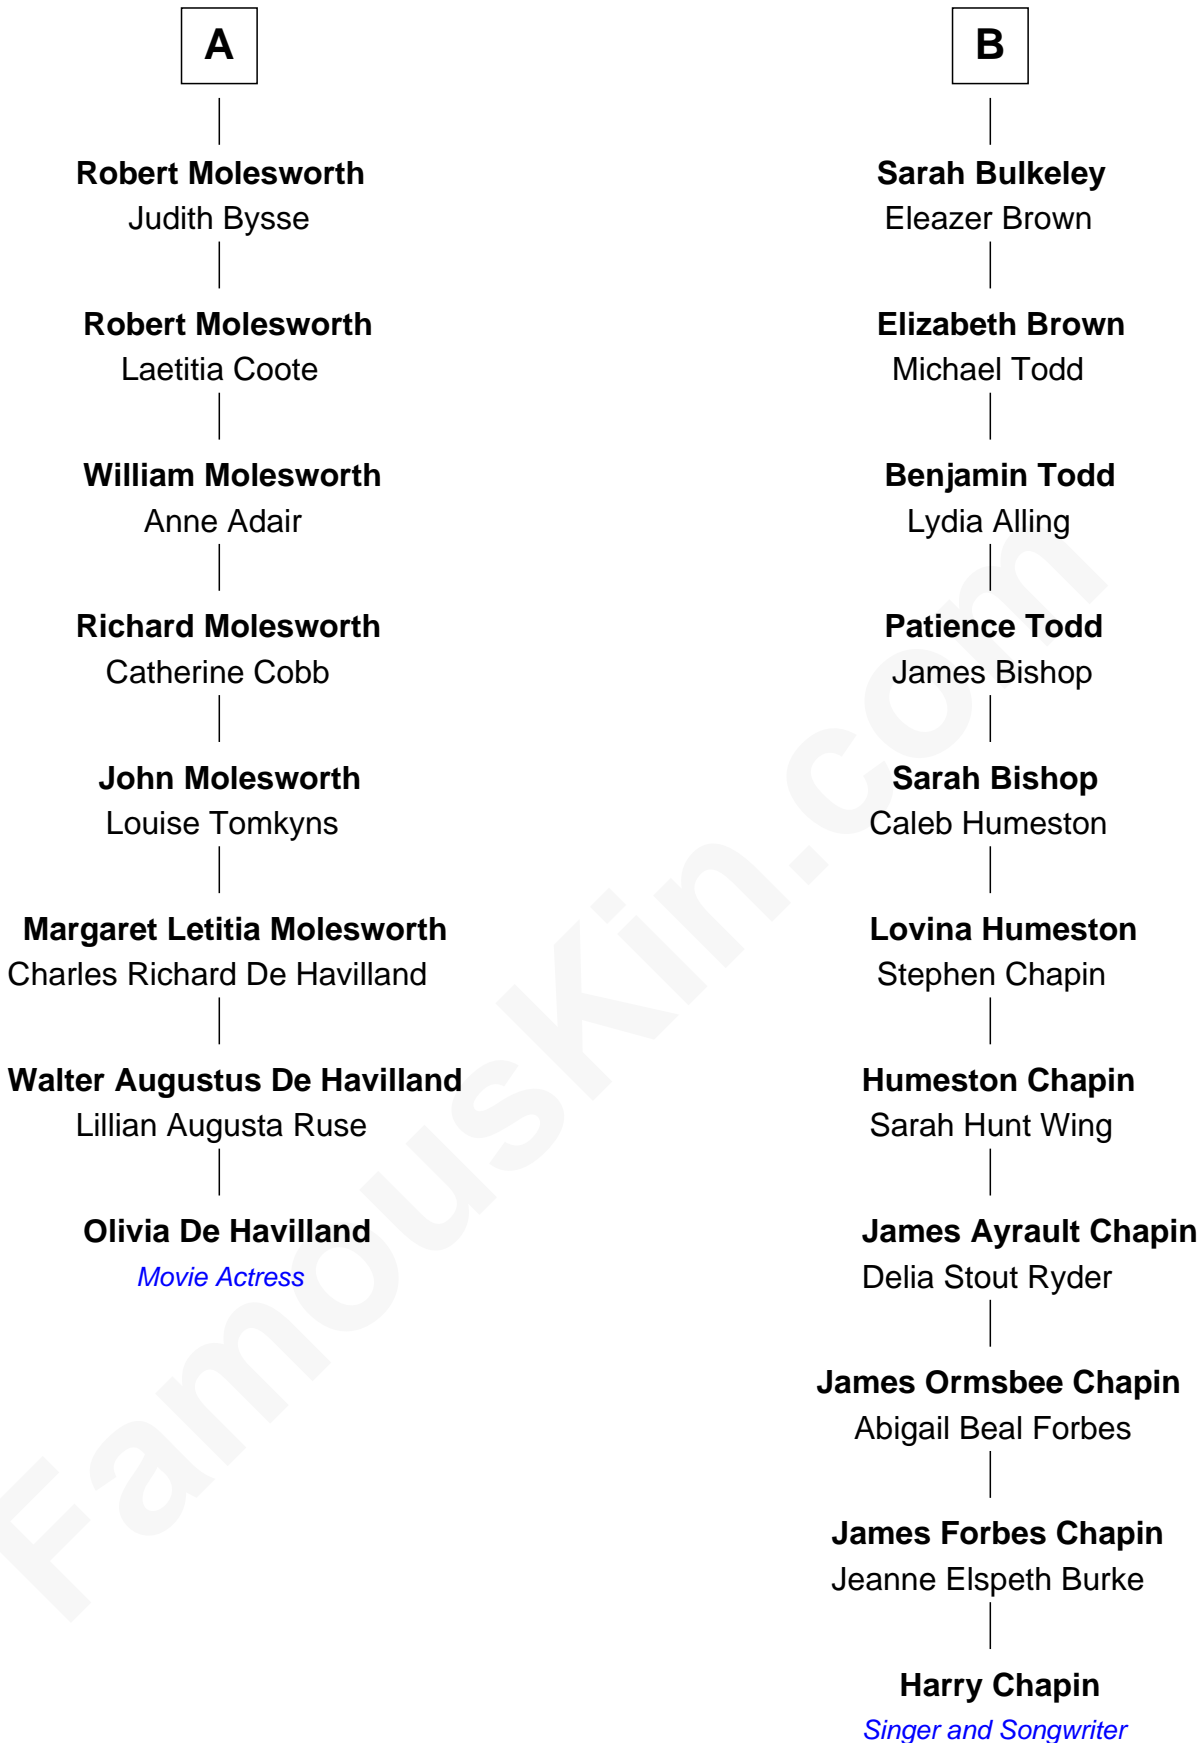

FamousKin.com
Relationship Chart of
Olivia De Havilland
Movie Actress

14th cousin 3 times removed of
Harry Chapin
Singer and Songwriter

Sir Robert Corbet
 Margaret - - - - -

Harry Chapin photo by [Larry D. Moore](#) (CC BY-SA 3.0)