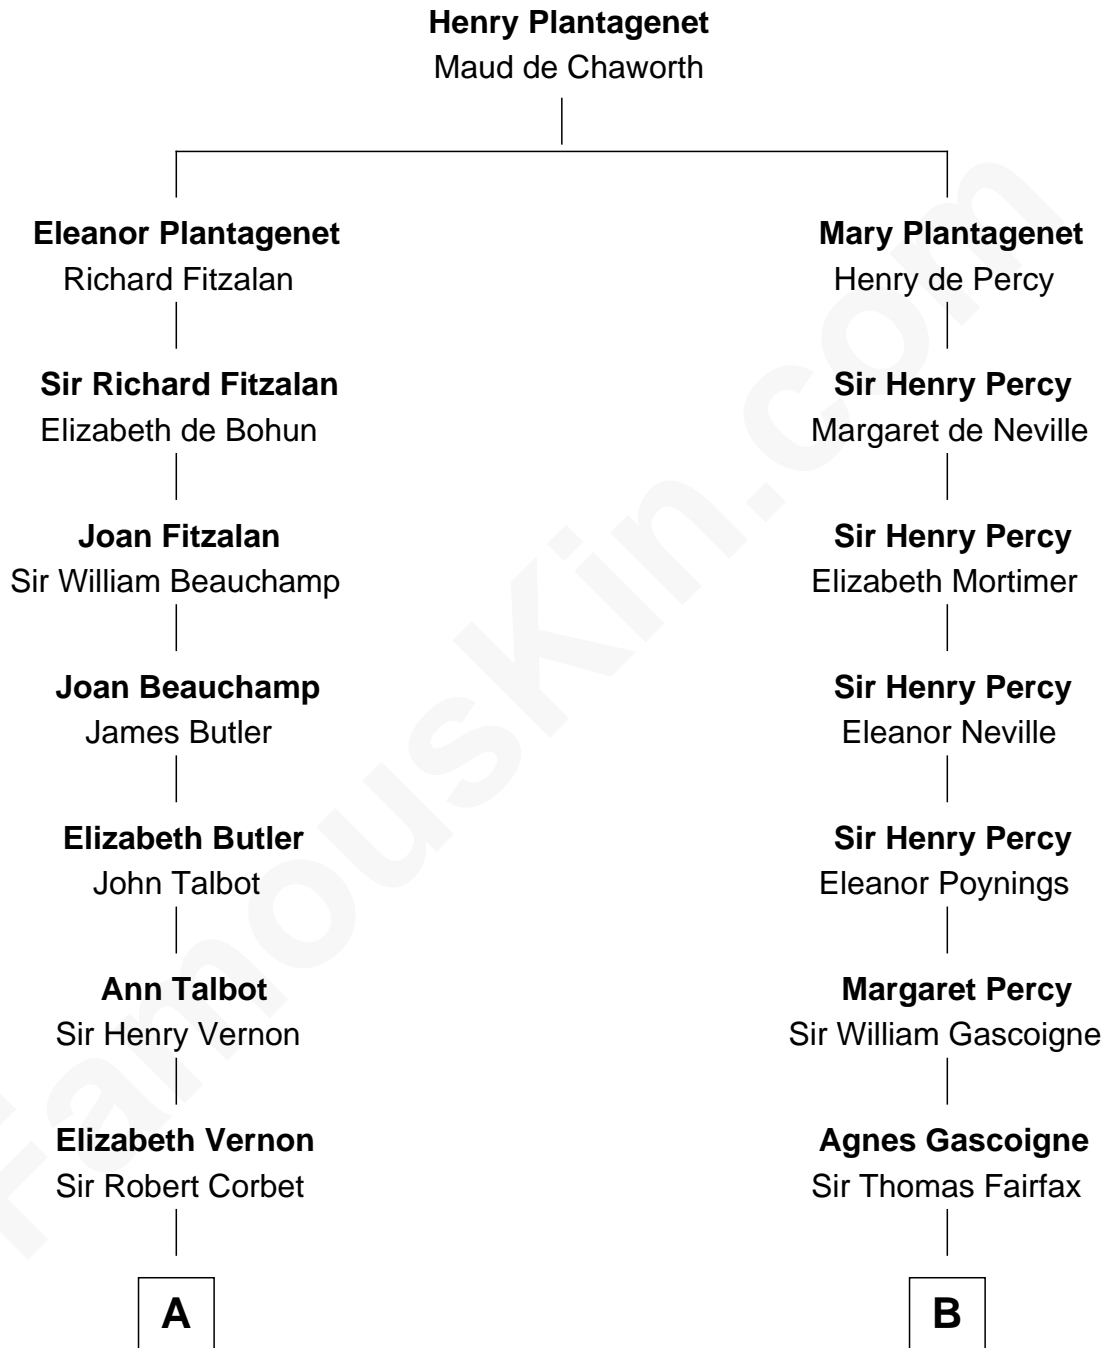

**FamousKin.com**  
**Relationship Chart of**  
**Olivia De Havilland**  
*Movie Actress*

15th cousin 3 times removed of  
**Harriet Martineau**  
*Author of The Hour and the Man*

**C**

—  
**Walter Augustus De Havilland**

Lillian Augusta Ruse

—  
**Olivia De Havilland**

*Movie Actress*

FamousKin.com