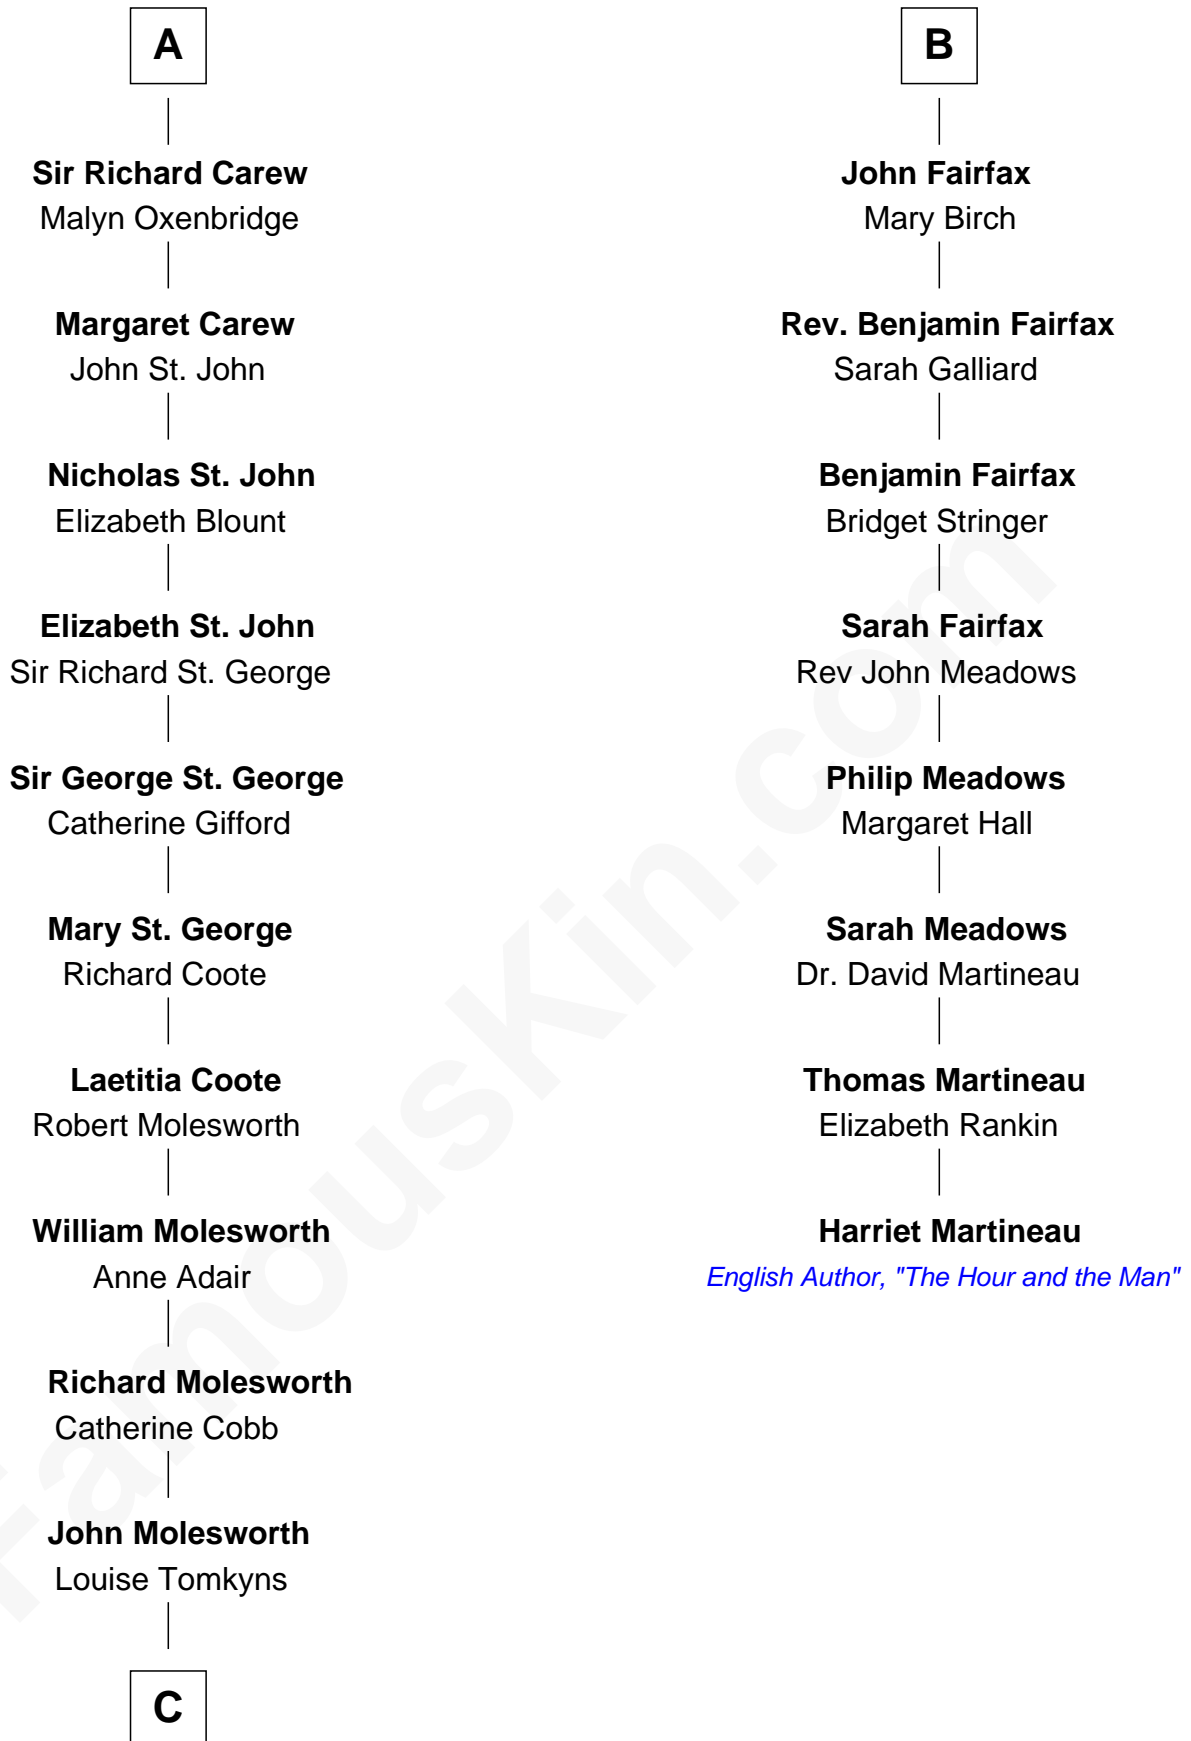

**FamousKin.com**  
**Relationship Chart of**  
**Olivia De Havilland**  
*Movie Actress*

**14th cousin 5 times removed of**  
**Harriet Martineau**  
*Author of The Hour and the Man*

**C**

—  
**Margaret Letitia Molesworth**

Charles Richard De Havilland

—  
**Walter Augustus De Havilland**

Lillian Augusta Ruse

—  
**Olivia De Havilland**

*Movie Actress*

FamousKin.com