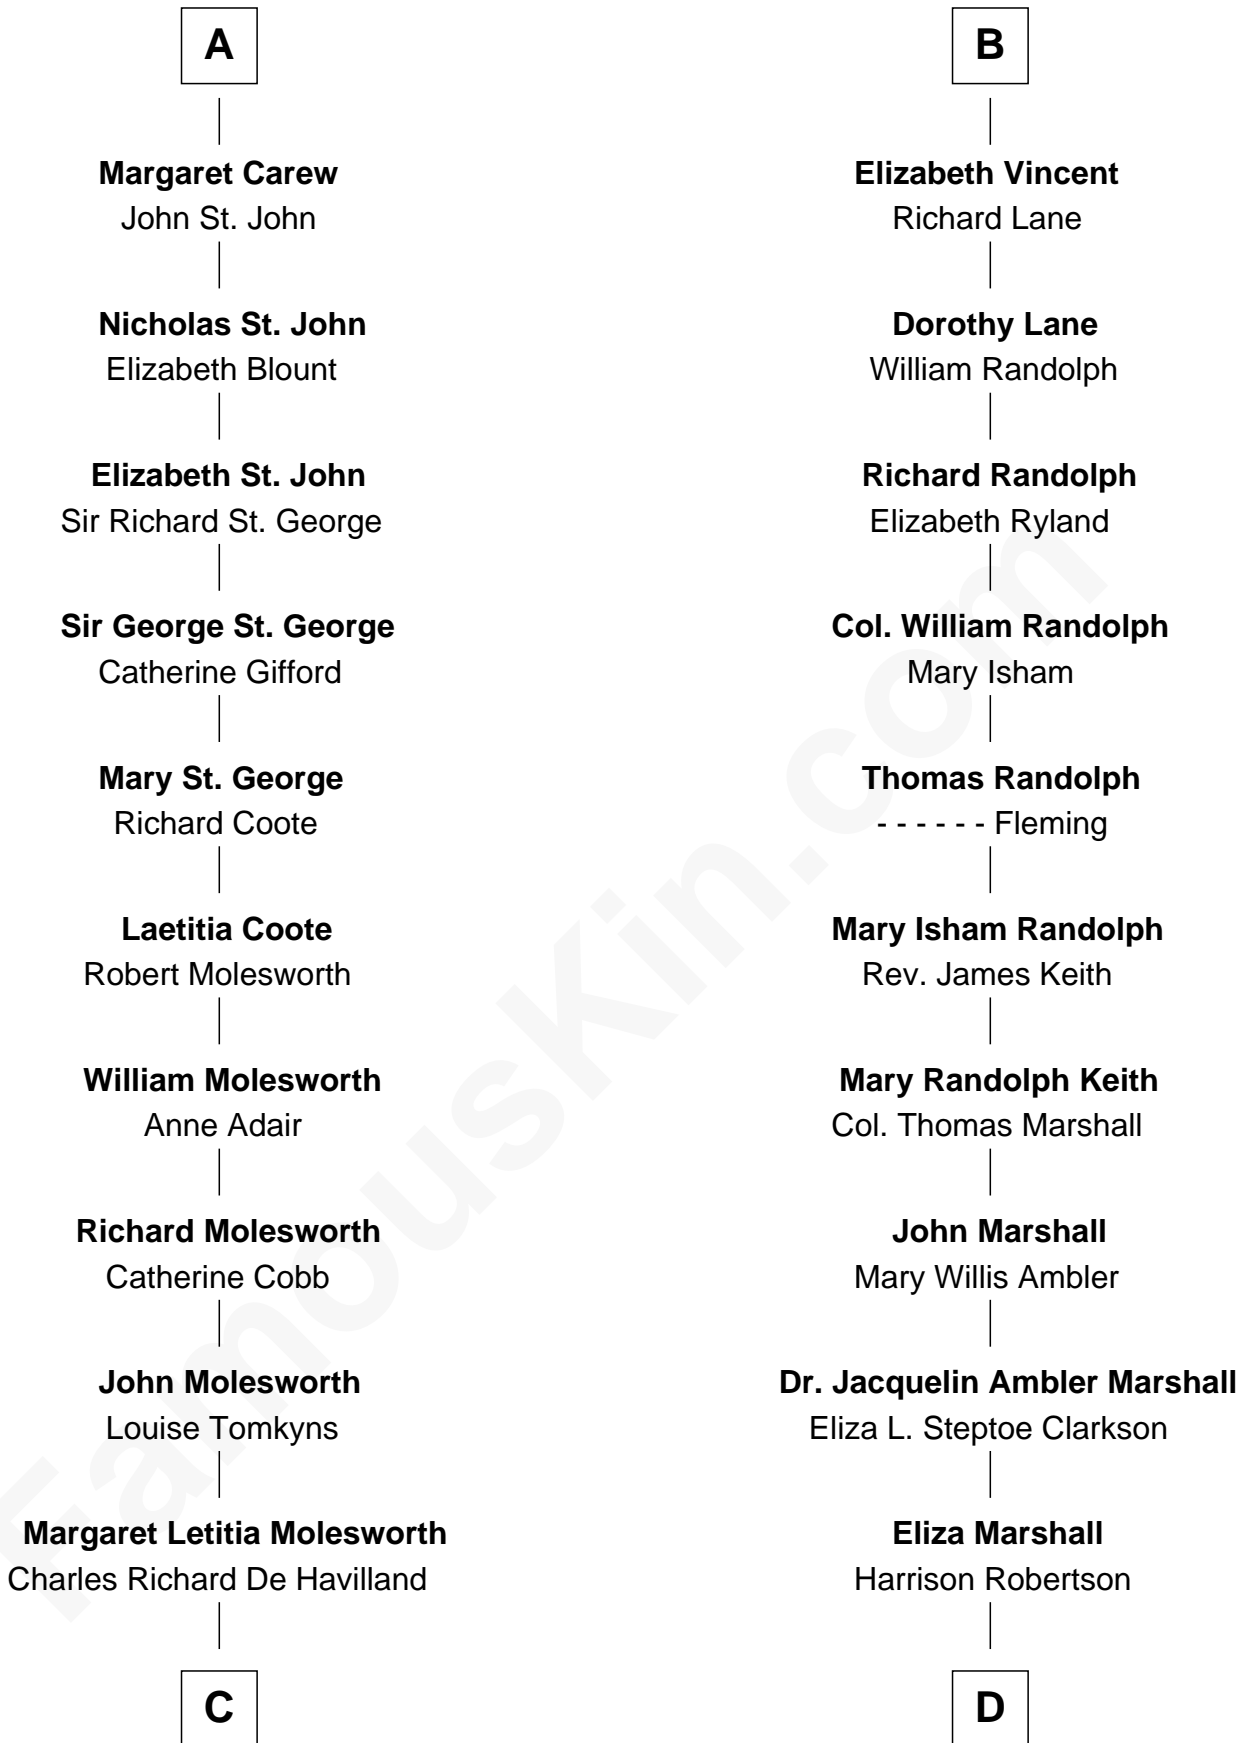

FamousKin.com
Relationship Chart of
Olivia De Havilland
Movie Actress

18th cousin 2 times removed of
Mary Chapin Carpenter
Singer and Songwriter

C

Walter Augustus De Havilland

Lillian Augusta Ruse

Olivia De Havilland

Movie Actress

D

Harrison Robertson

Mary L. Vawter

Harrison Marshall Robertson

Mary MacKenzie

Mary Bowie Robertson

Chapin Carpenter