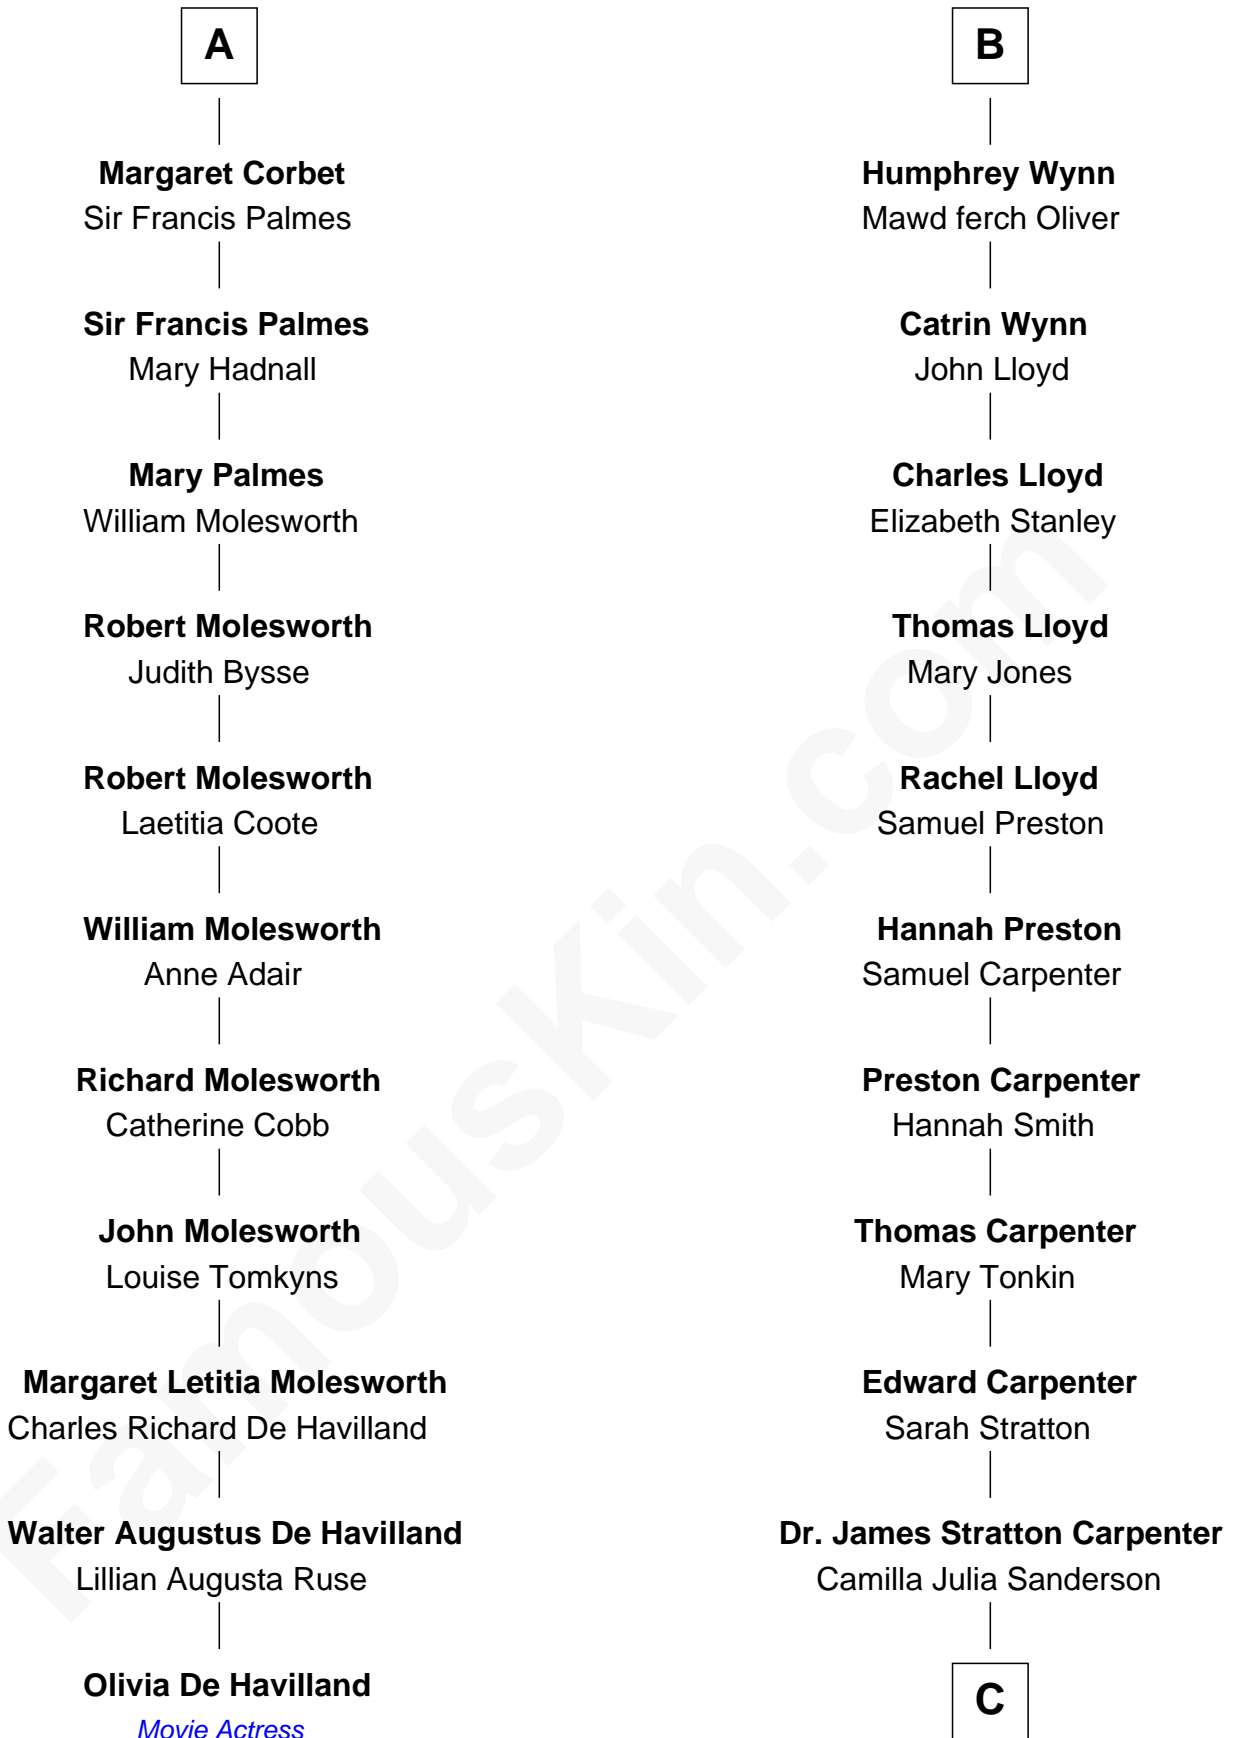

**FamousKin.com**  
**Relationship Chart of**  
**Olivia De Havilland**  
*Movie Actress*

17th cousin 4 times removed of  
**Mary Chapin Carpenter**  
*Singer and Songwriter*

**C**

**Dr. John Thomas Carpenter**

Eliza Adelaide Hill

**Dr. James Stratton Carpenter**

Lillian Louise Chapin

**Chapin Carpenter**

Ruth Smythe

**Chapin Carpenter**

Mary Bowie Robertson

**Mary Chapin Carpenter**