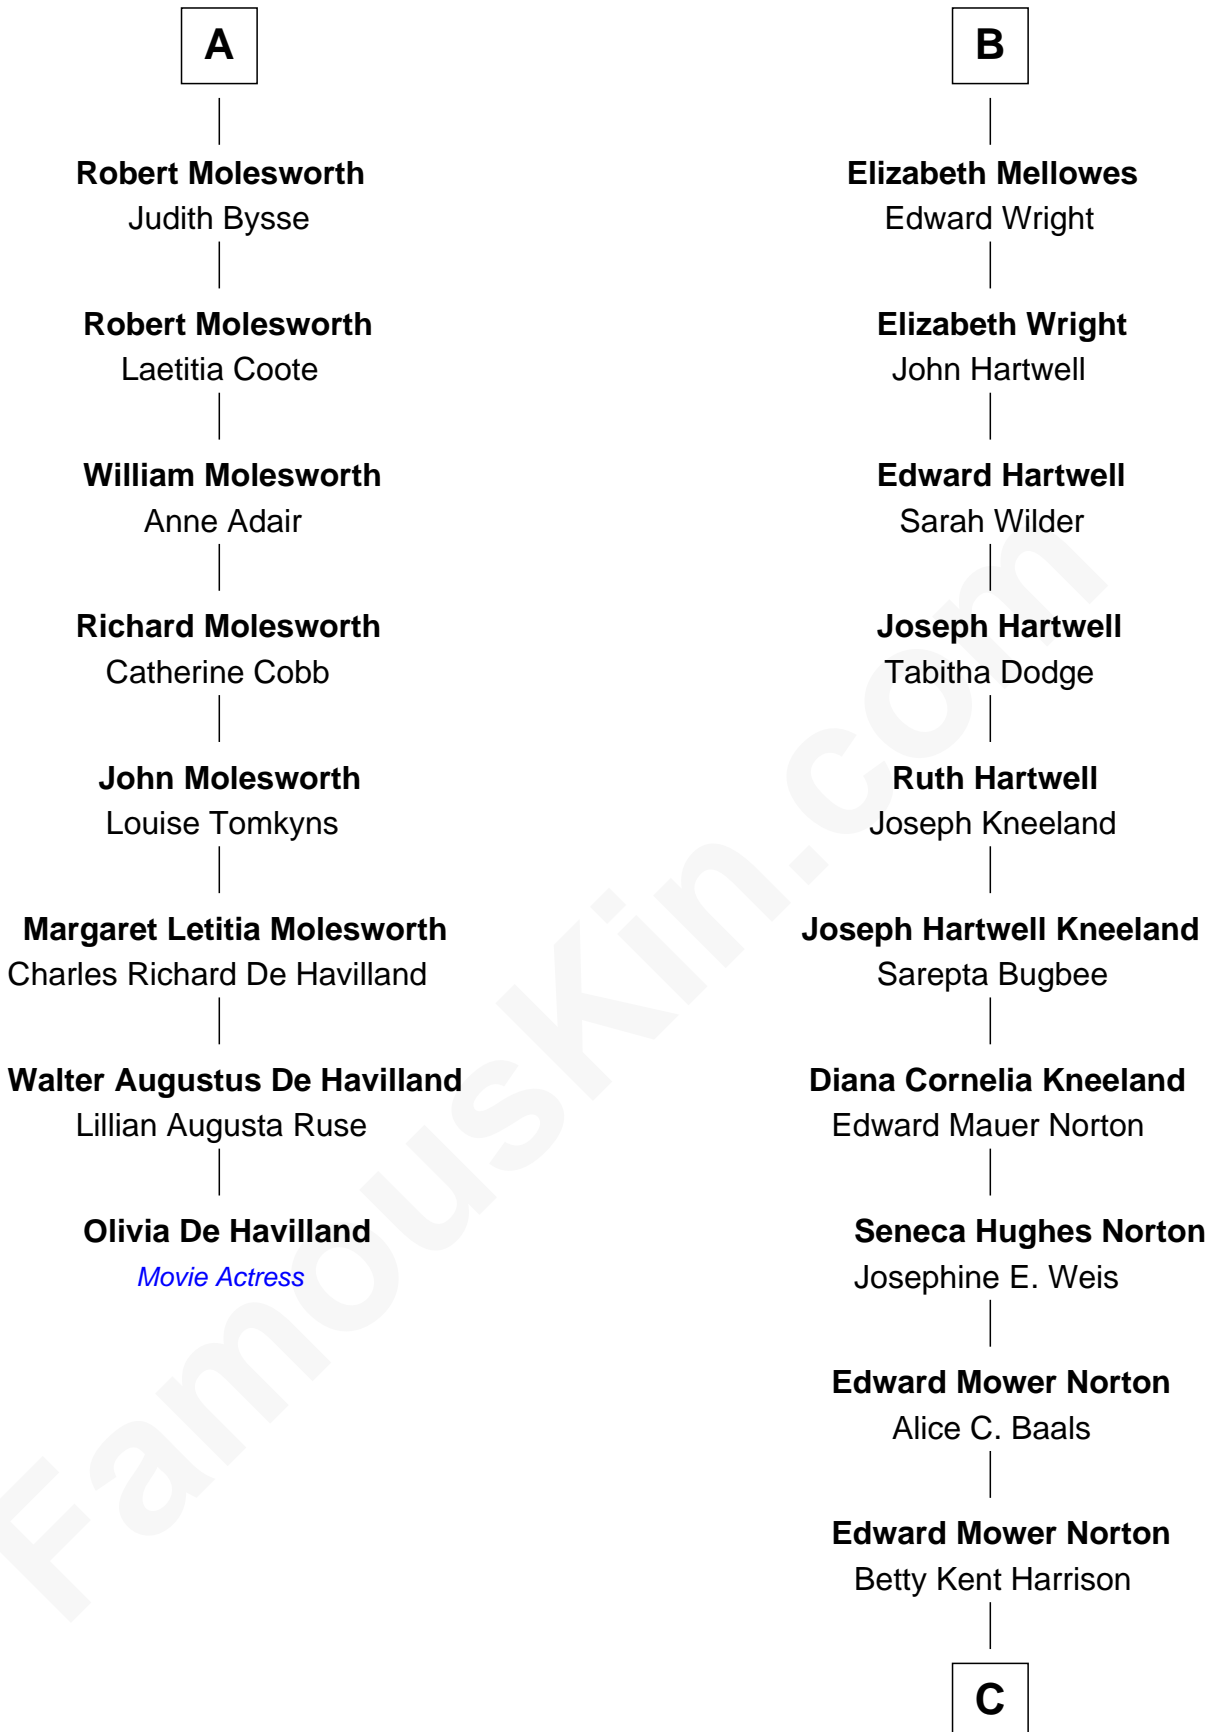

FamousKin.com
Relationship Chart of
Olivia De Havilland
Movie Actress

14th cousin 4 times removed of
Edward Norton
Movie Actor

Sir Robert Corbet
 Margaret - - - - -

C

Edward Mower Norton

Lydia Robinson Rouse

Edward Norton

Movie Actor

FamousKin.com