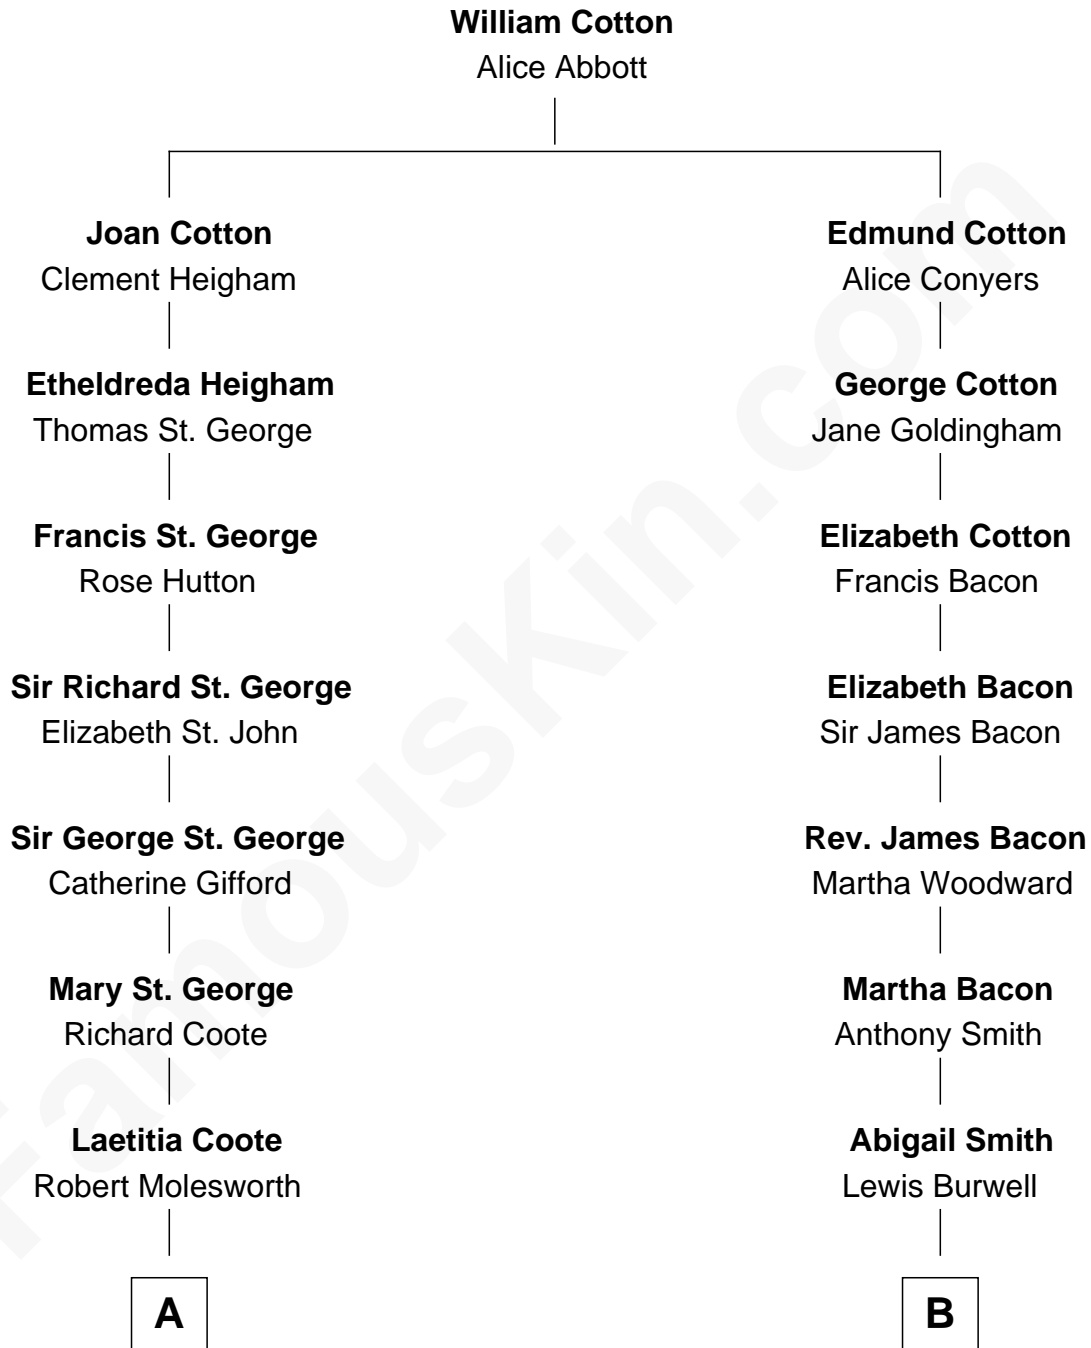

FamousKin.com
Relationship Chart of
Olivia De Havilland
Movie Actress

12th cousin 5 times removed of
Edward Norton
Movie Actor

Edward Norton photo by [David Shankbone](#) (CC BY 3.0)