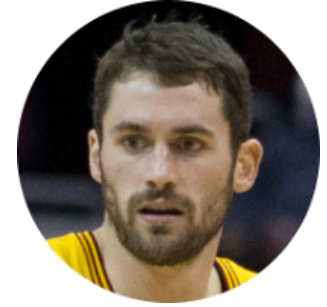

FamousKin.com
Relationship Chart of
Olivia De Havilland
Movie Actress

15th cousin 5 times removed of
Kevin Love
NBA All-Star Player

Sir Walter Devereux
 Elizabeth Bromwich

C

William Coral Wilson

Edith Sophia Sthole