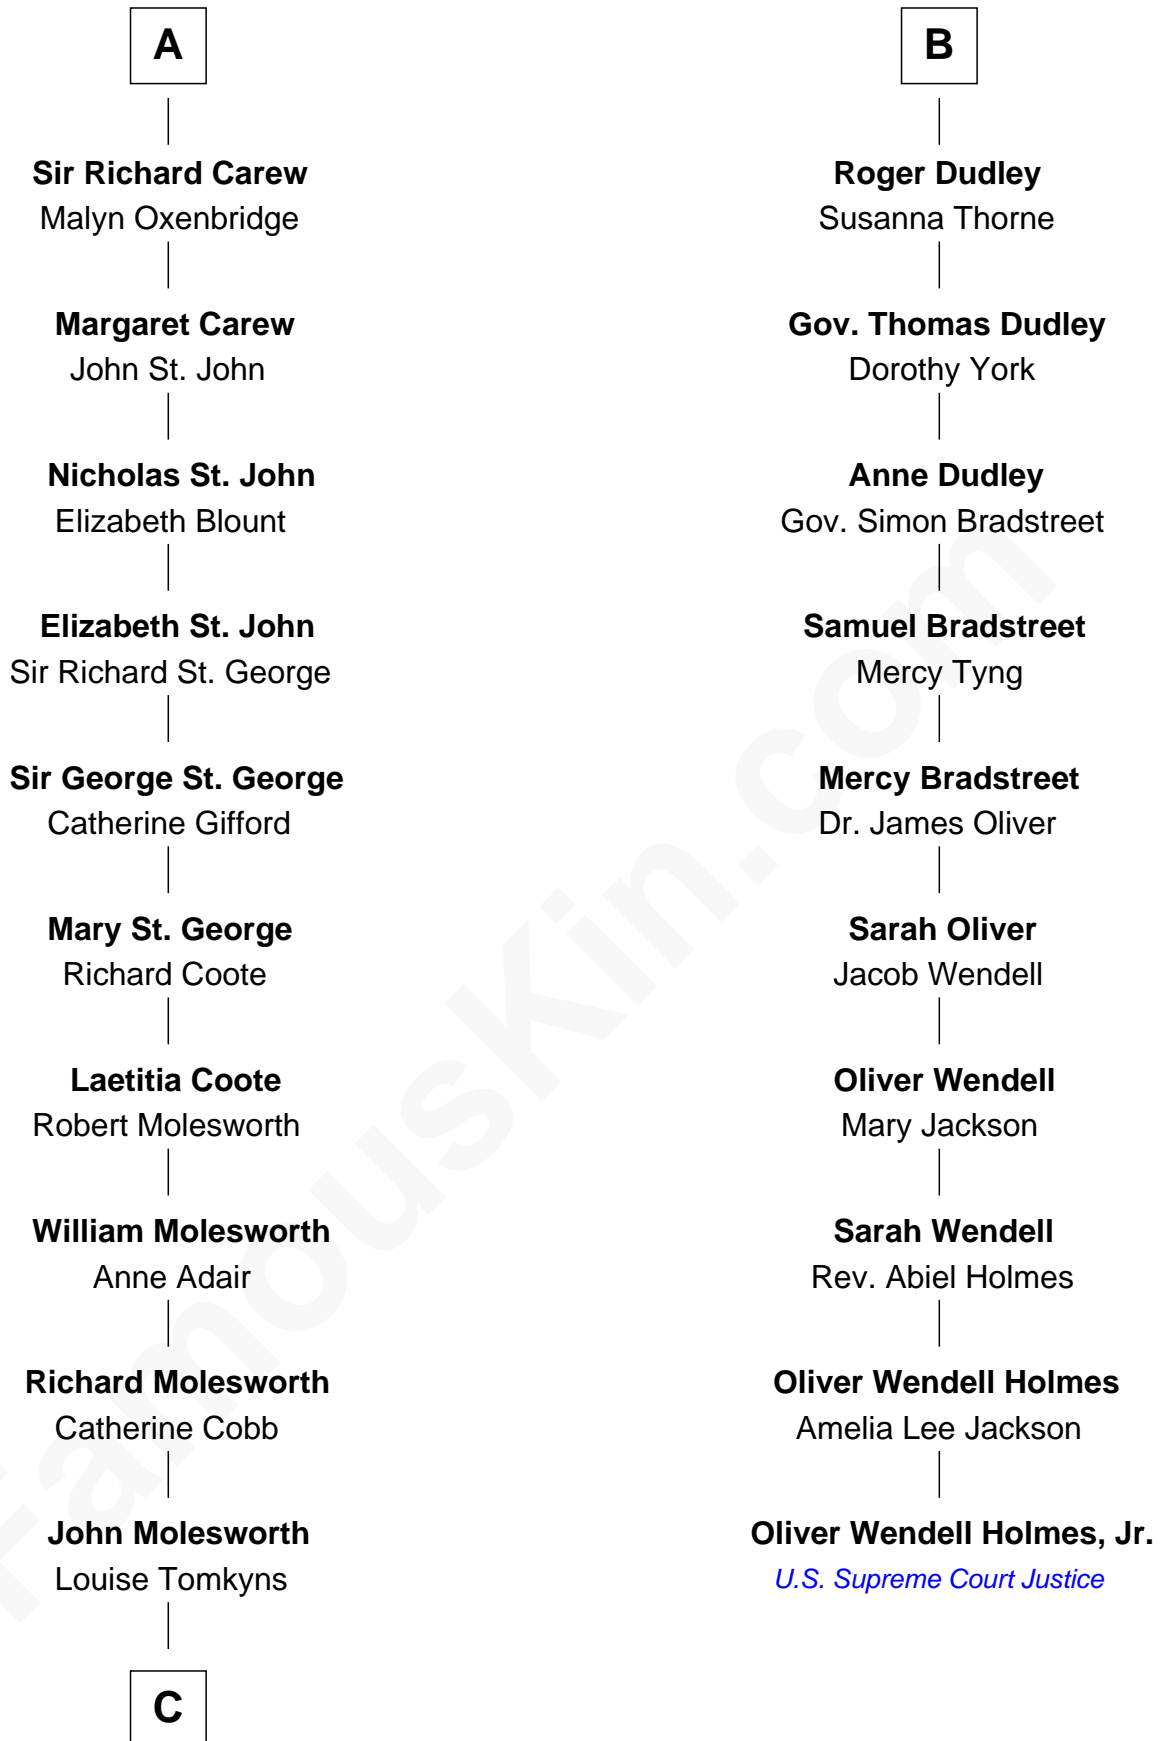

FamousKin.com
Relationship Chart of
Olivia De Havilland
Movie Actress

16th cousin 3 times removed of
Oliver Wendell Holmes, Jr.
U.S. Supreme Court Justice

Sir Maurice de Berkeley
 Eve la Zouche

C

Margaret Letitia Molesworth

Charles Richard De Havilland

Walter Augustus De Havilland

Lillian Augusta Ruse

Olivia De Havilland

Movie Actress

FamousKin.com