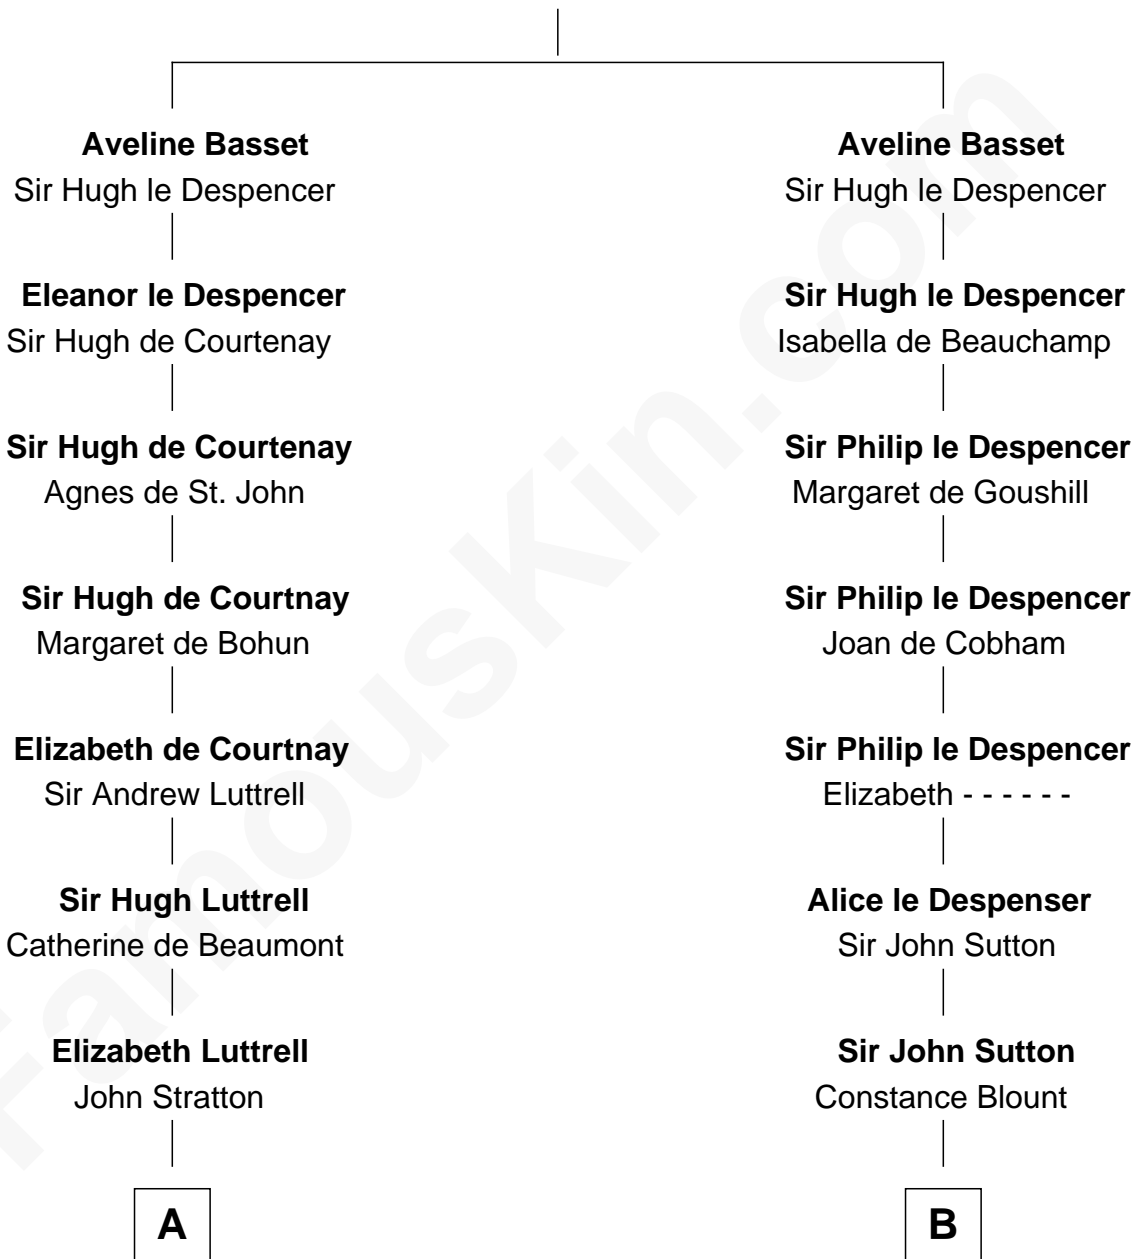

FamousKin.com
Relationship Chart of
Olivia De Havilland

Movie Actress

21st cousin of

Oliver Wendell Holmes, Jr.
U.S. Supreme Court Justice

Sir Philip Basset

C

Richard Molesworth

Catherine Cobb

John Molesworth

Louise Tomkyns

Margaret Letitia Molesworth

Charles Richard De Havilland

Walter Augustus De Havilland

Lillian Augusta Ruse

Olivia De Havilland

Movie Actress