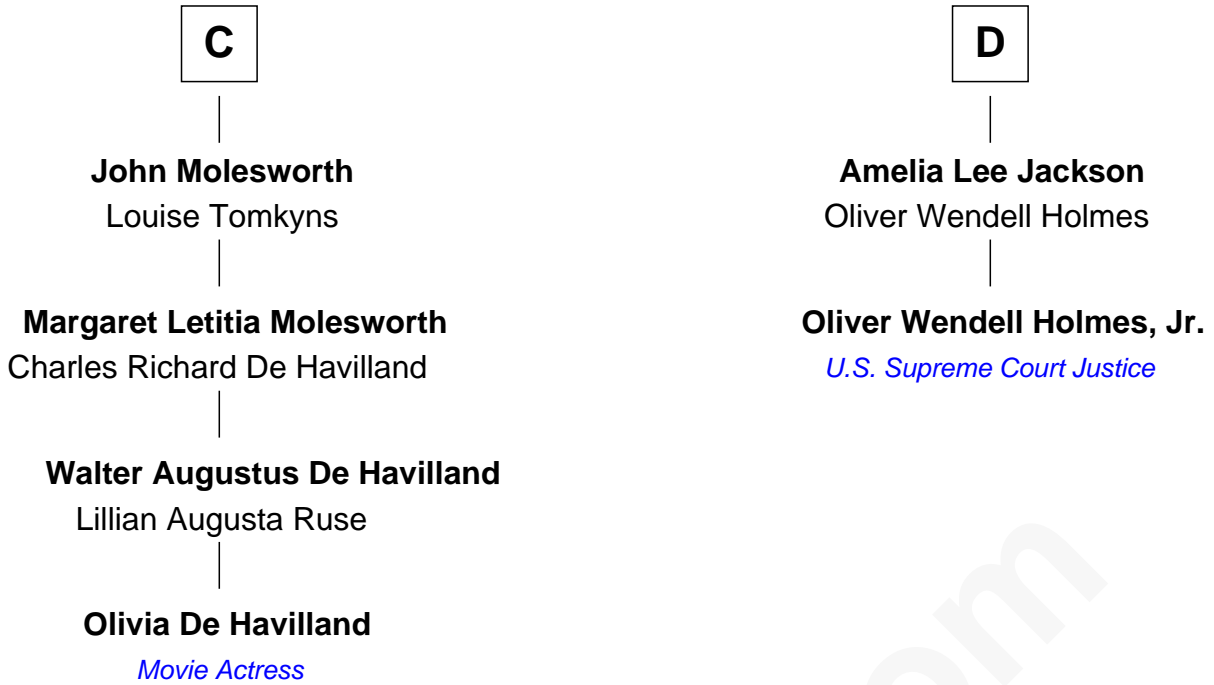

FamousKin.com
Relationship Chart of
Olivia De Havilland
Movie Actress

18th cousin 2 times removed of
Oliver Wendell Holmes, Jr.
U.S. Supreme Court Justice

Sir Gilbert Talbot
Pernel le Boteler

Elizabeth Talbot
Sir Henry de Grey

Richard Grey
Blanche de la Vache

Alice Grey
Sir William Burley

Elizabeth Burley
Sir John Hopton

Sir Walter Hopton
Joan Mortimer

Sir Thomas Hopton
Eleanor Lucy

Elizabeth Hopton
Sir Roger Corbet

A

Sir Richard Talbot
Ankaret le Strange

Mary Talbot
Sir Thomas Greene

Sir Thomas Greene
Phillippa Ferrers

Elizabeth Greene
William Raleigh

Sir Edward Raleigh
Margaret Verney

Sir Edward Raleigh
Anne Chamberlayne

Bridget Raleigh
Sir John Cope

B

FamousKin.com