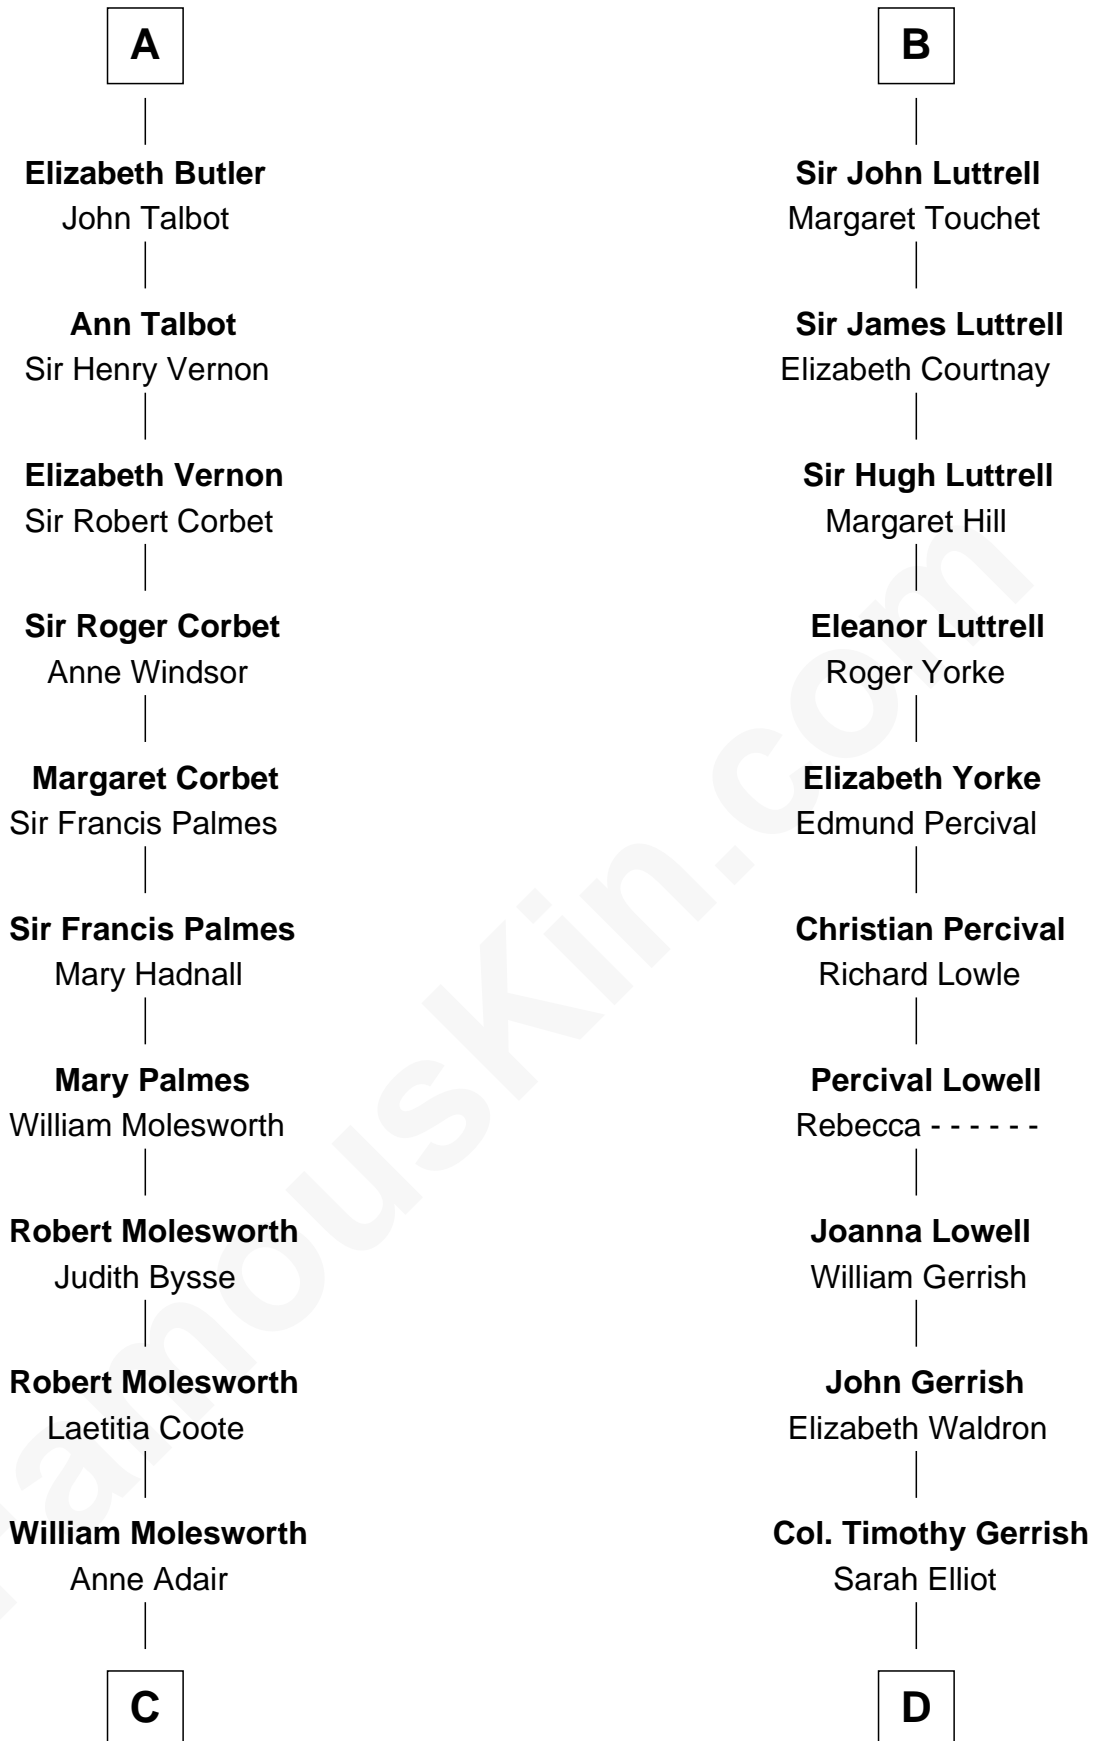

**FamousKin.com**  
**Relationship Chart of**  
**Olivia De Havilland**  
*Movie Actress*

19th cousin 2 times removed of  
**Ichabod Goodwin**  
*27th Governor of New Hampshire*

FamousKin.com