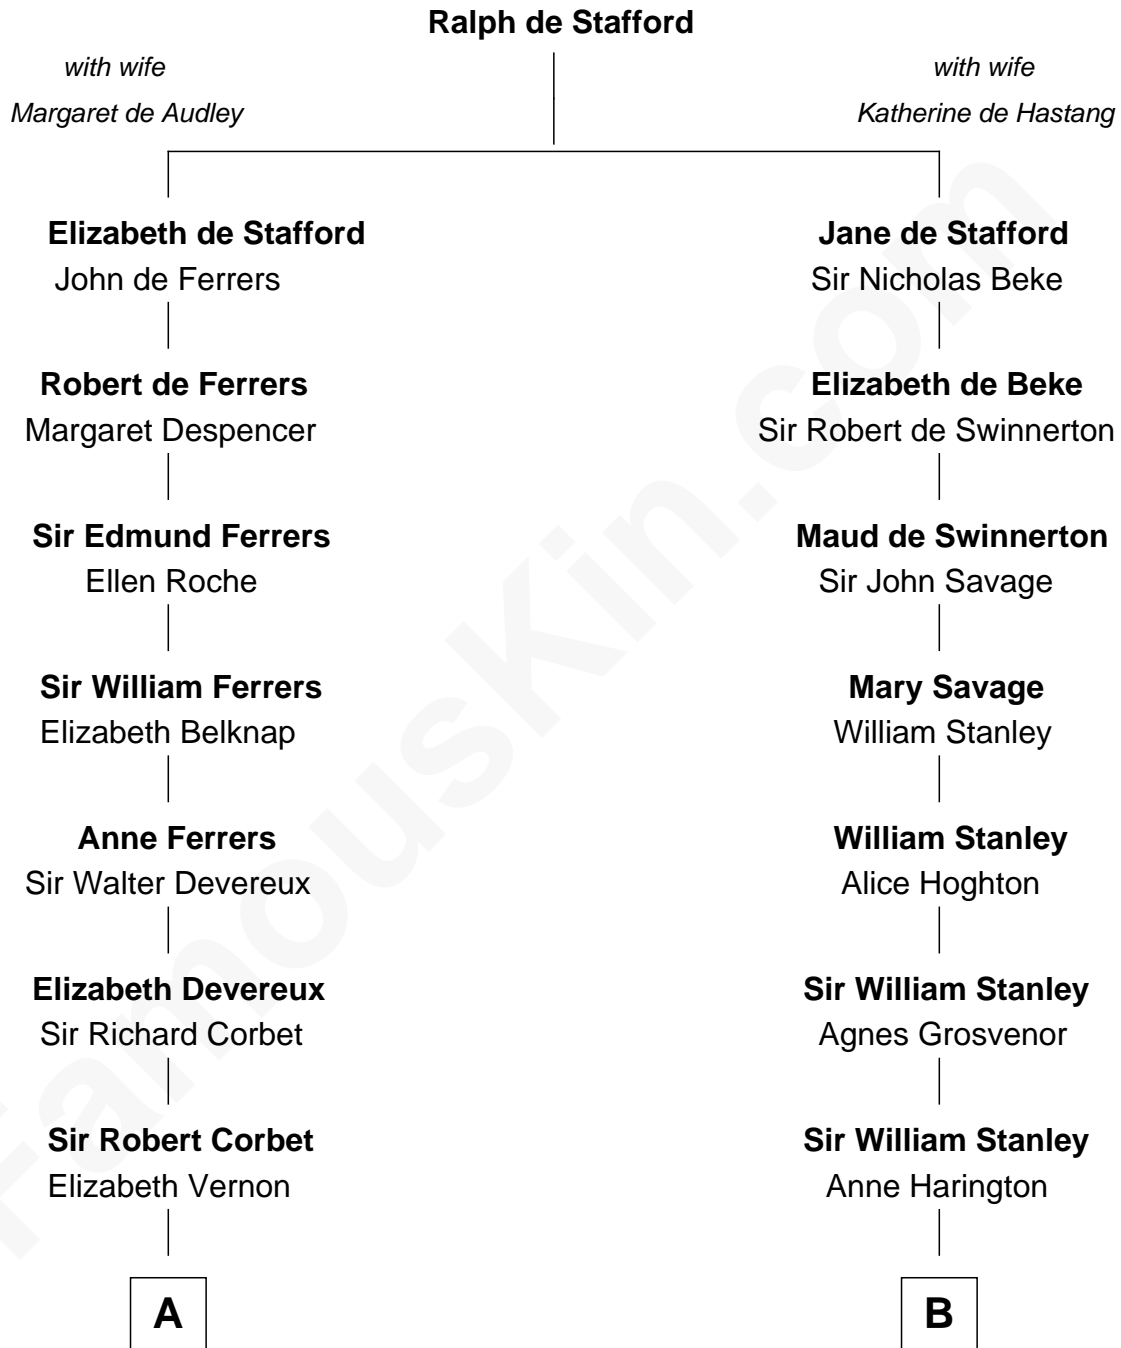

FamousKin.com
Relationship Chart of
Olivia De Havilland
Movie Actress

13th cousin 5 times removed of

Richard Henry Lee
Signer of the Declaration of Independence

C

Walter Augustus De Havilland

Lillian Augusta Ruse