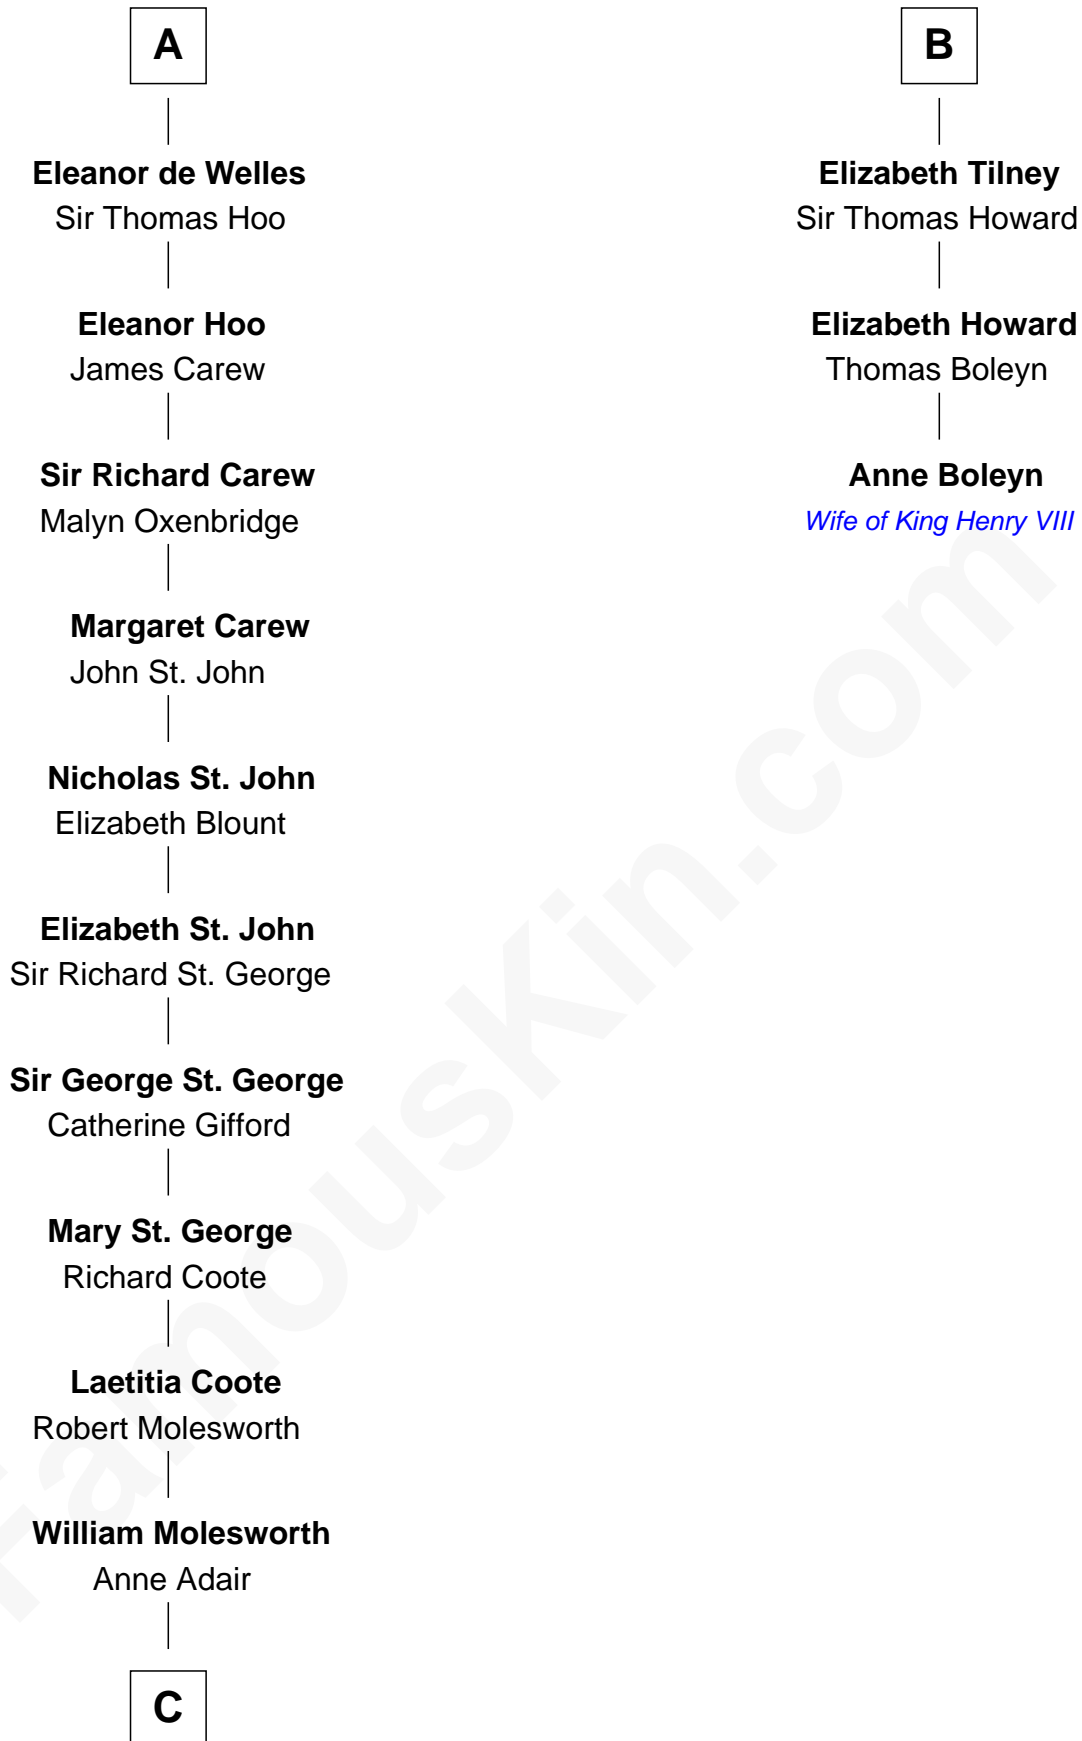

FamousKin.com
Relationship Chart of
Olivia De Havilland
Movie Actress

9th cousin 12 times removed of

Anne Boleyn
2nd Wife of King Henry VIII

Sir William de Cantilupe
 Eve de Braiose

C

Richard Molesworth

Catherine Cobb

John Molesworth

Louise Tomkyns

Margaret Letitia Molesworth

Charles Richard De Havilland

Walter Augustus De Havilland

Lillian Augusta Ruse

Olivia De Havilland

Movie Actress