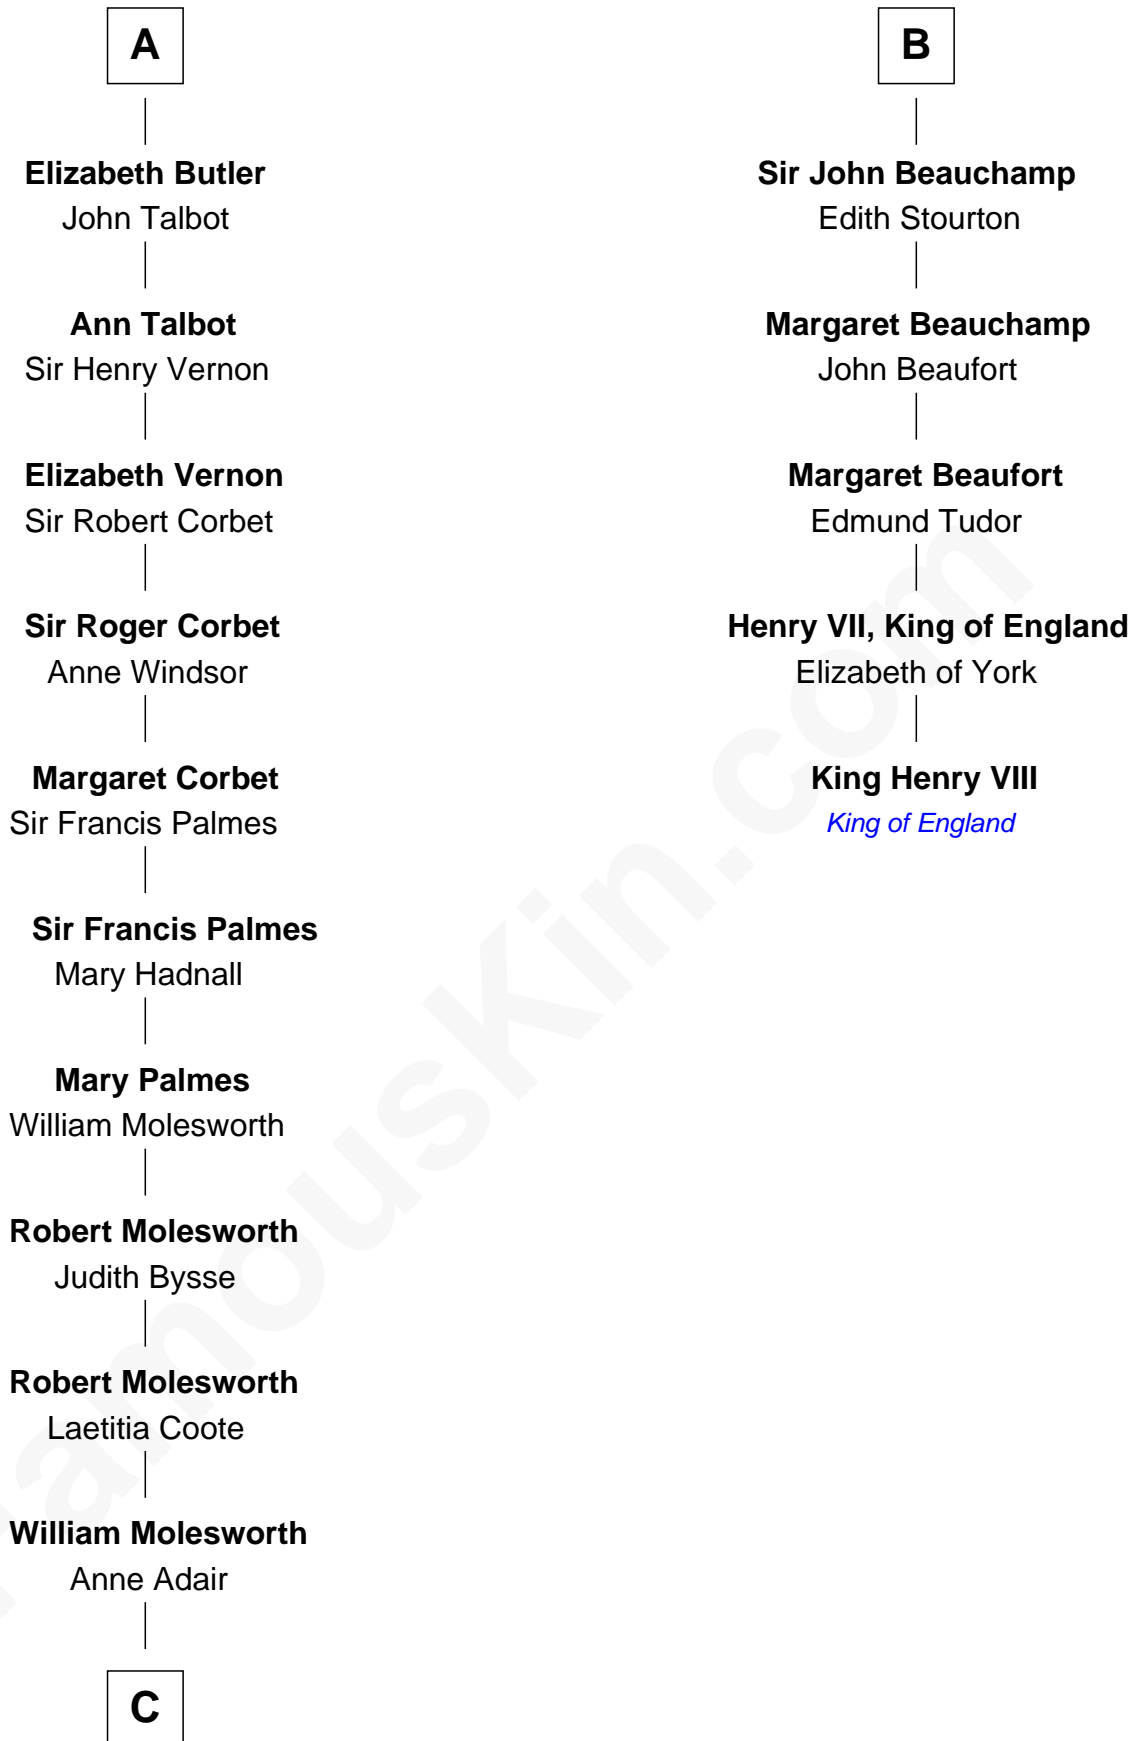

FamousKin.com
Relationship Chart of
Olivia De Havilland
Movie Actress

11th cousin 10 times removed of
King Henry VIII
King of England

C

Richard Molesworth

Catherine Cobb

John Molesworth

Louise Tomkyns

Margaret Letitia Molesworth

Charles Richard De Havilland

Walter Augustus De Havilland

Lillian Augusta Ruse

Olivia De Havilland

Movie Actress

FamousKin.com