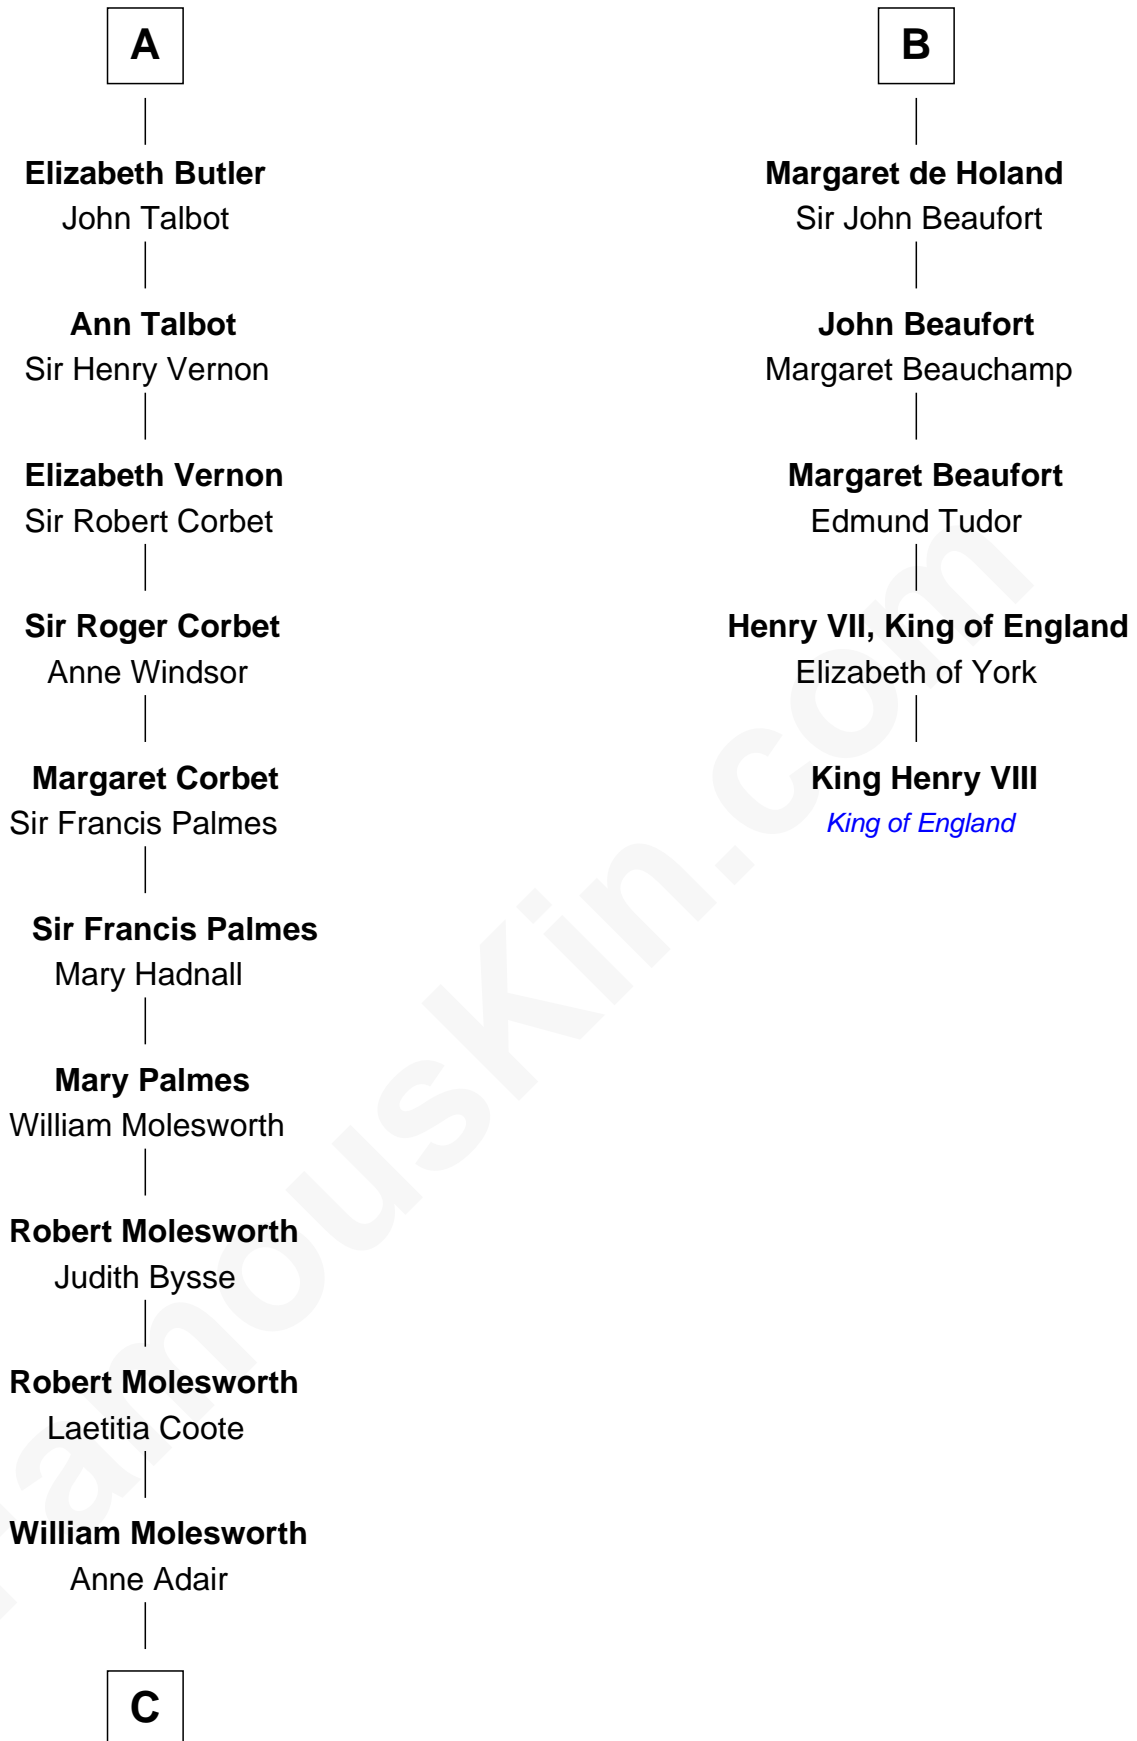

FamousKin.com
Relationship Chart of
Olivia De Havilland
Movie Actress

11th cousin 10 times removed of
King Henry VIII
King of England

Robert Mauduit
 Isabel Basset

C

Richard Molesworth

Catherine Cobb

John Molesworth

Louise Tomkyns

Margaret Letitia Molesworth

Charles Richard De Havilland

Walter Augustus De Havilland

Lillian Augusta Ruse

Olivia De Havilland

Movie Actress

FamousKin.com