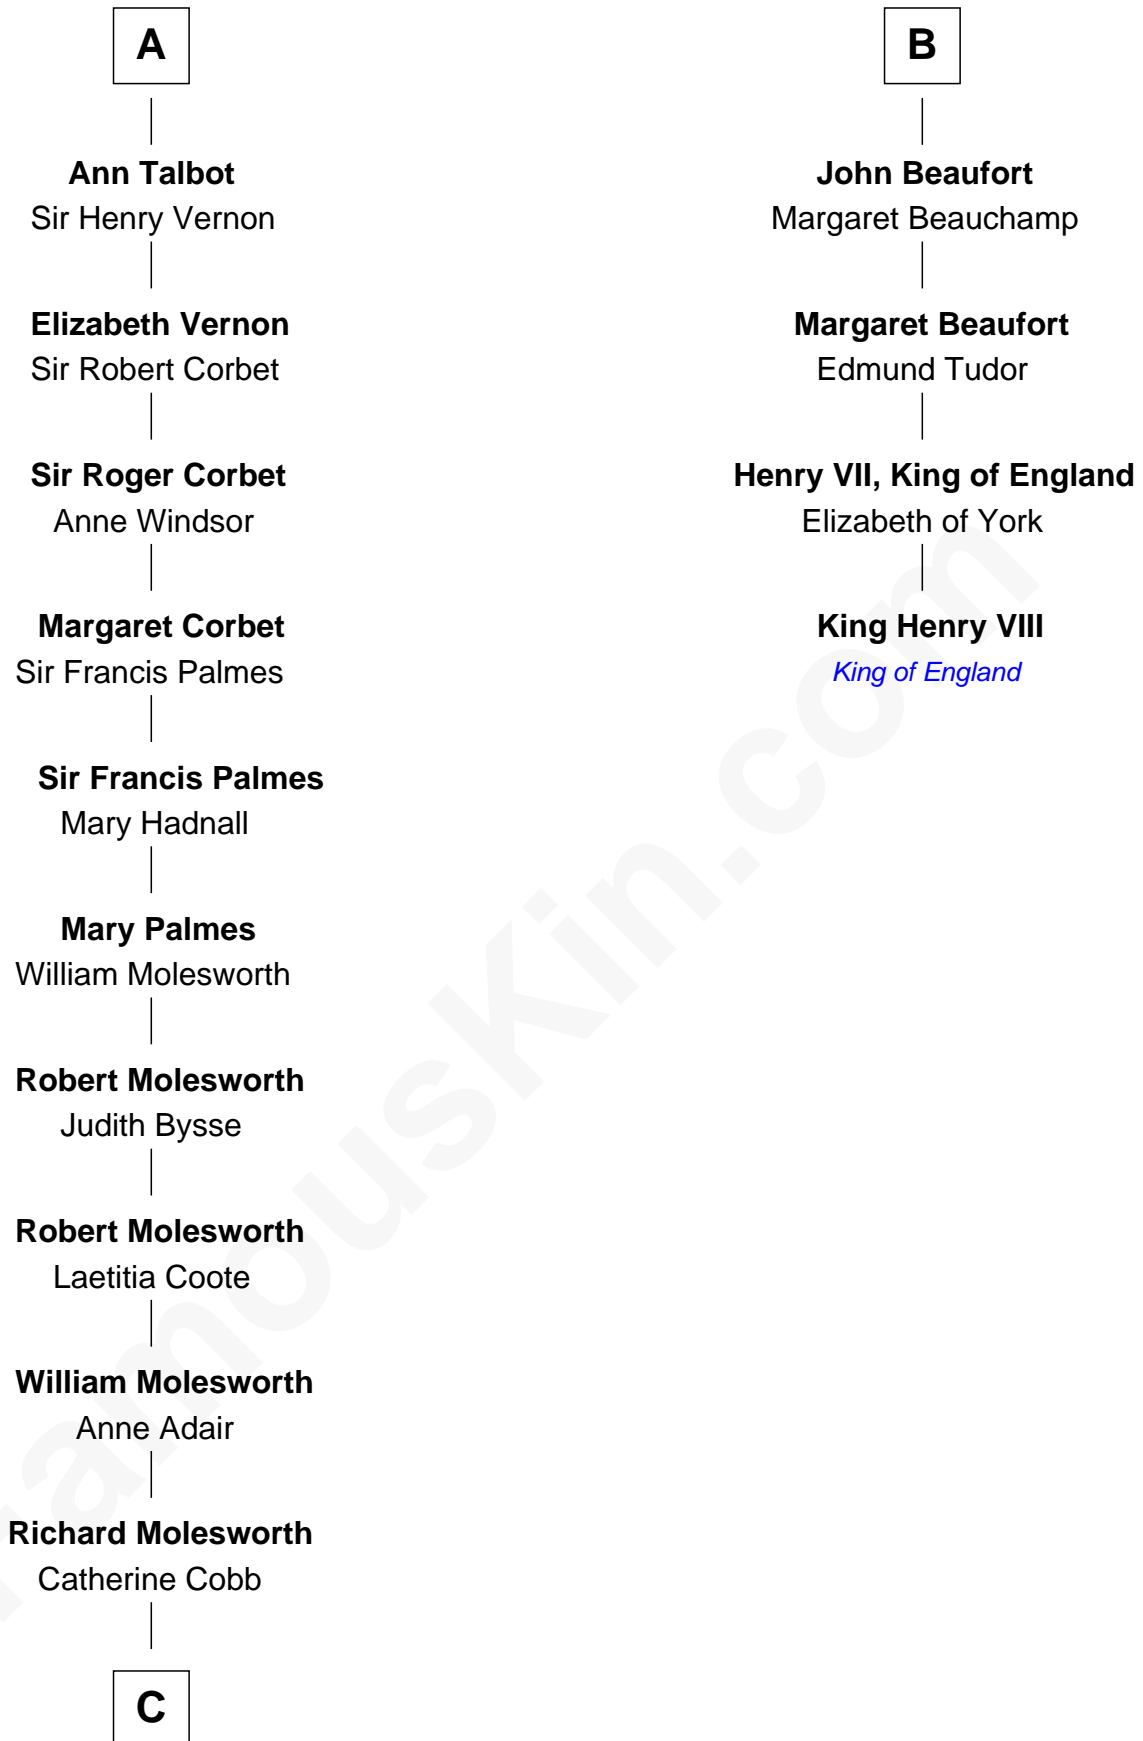

**FamousKin.com**  
**Relationship Chart of**  
**Olivia De Havilland**  
*Movie Actress*

**10th cousin 10 times removed of**  
**King Henry VIII**  
*King of England*

**C**

—  
**John Molesworth**

Louise Tomkyns

—  
**Margaret Letitia Molesworth**

Charles Richard De Havilland

—  
**Walter Augustus De Havilland**

Lillian Augusta Ruse

—  
**Olivia De Havilland**

*Movie Actress*

FamousKin.com