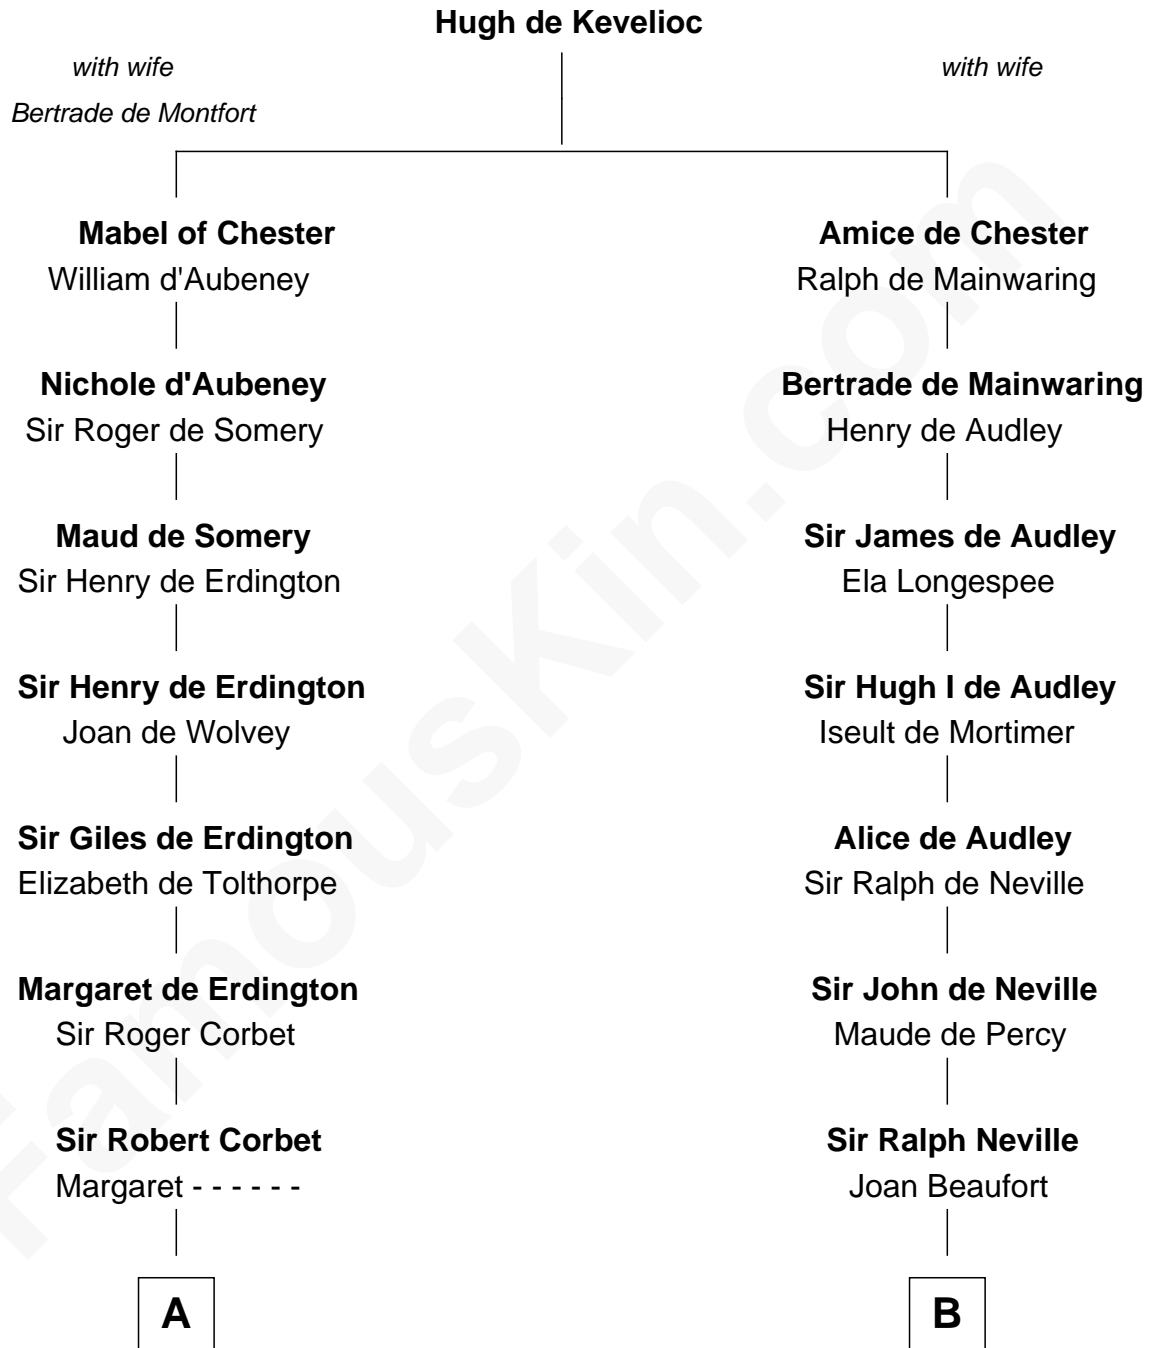

FamousKin.com
Relationship Chart of
Olivia De Havilland
Movie Actress

10th cousin 11 times removed of
King Henry VIII
King of England

C

Richard Molesworth

Catherine Cobb

John Molesworth

Louise Tomkyns

Margaret Letitia Molesworth

Charles Richard De Havilland

Walter Augustus De Havilland

Lillian Augusta Ruse

Olivia De Havilland

Movie Actress

FamousKin.com