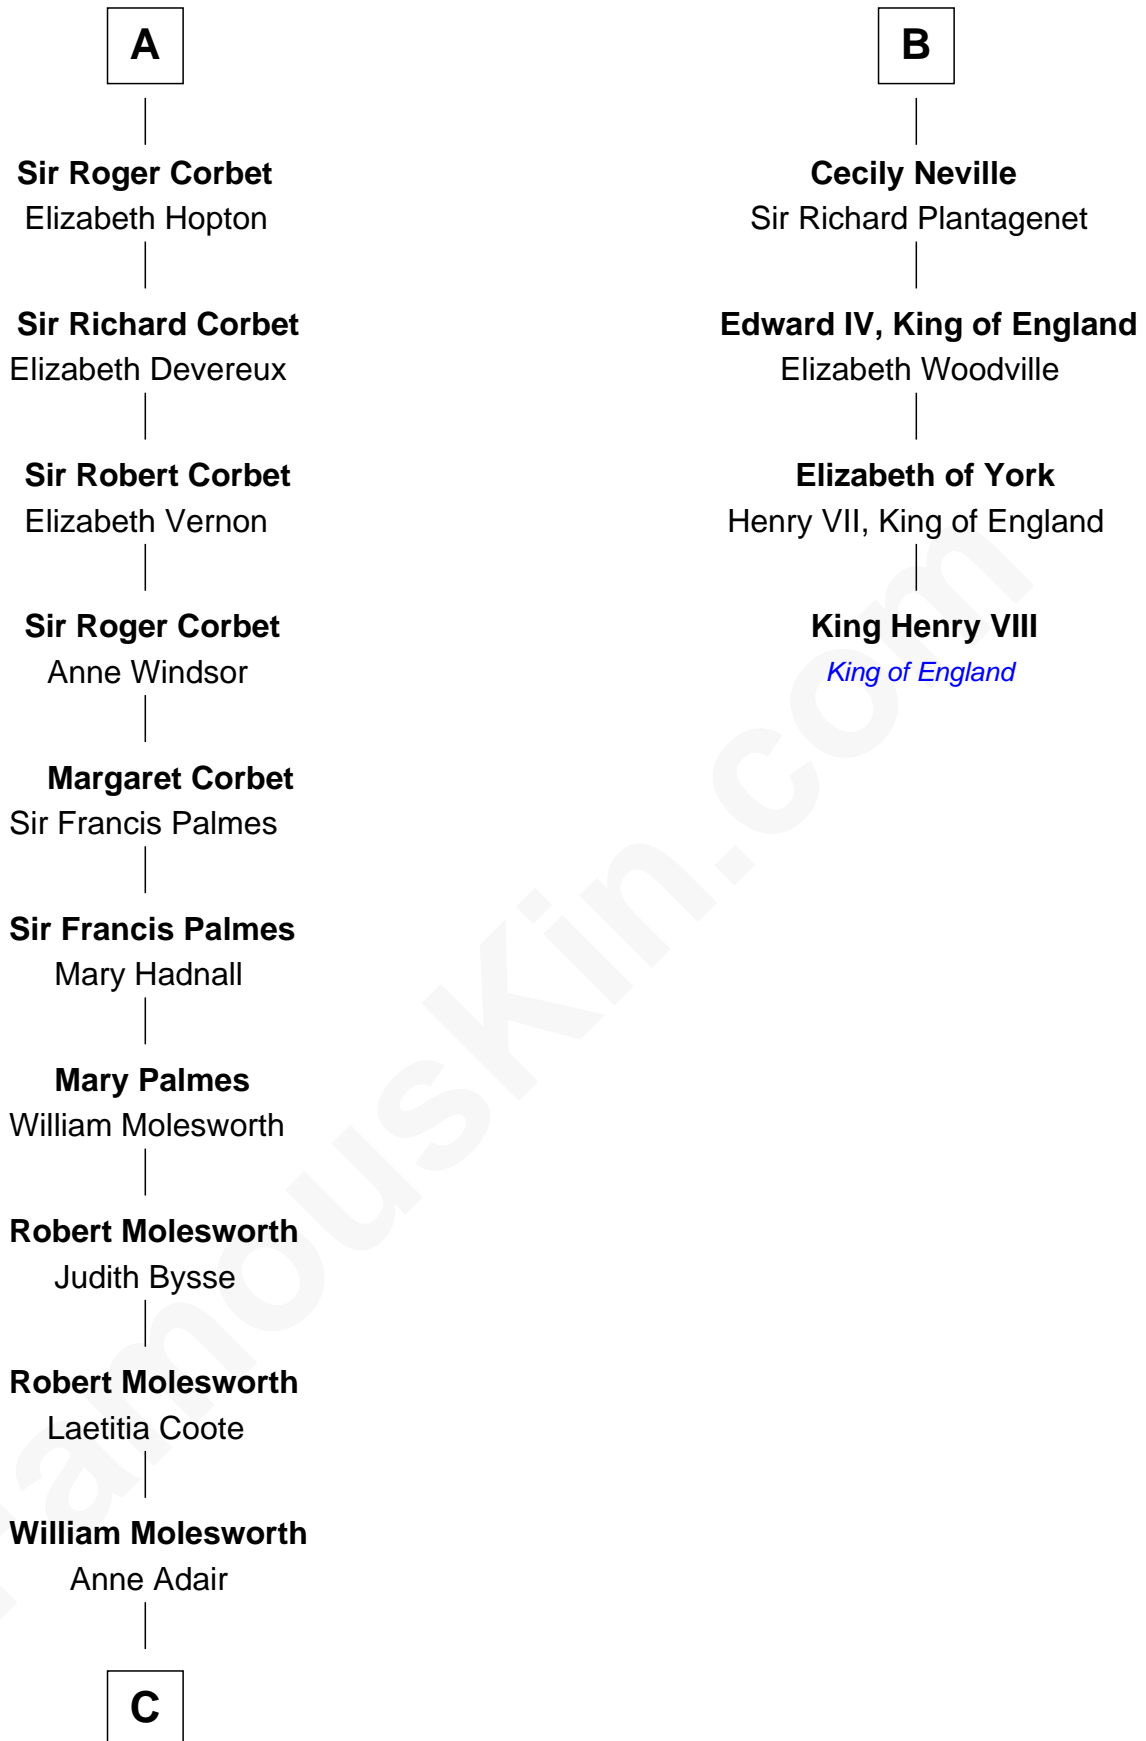

FamousKin.com
Relationship Chart of
Olivia De Havilland
Movie Actress

10th cousin 11 times removed of
King Henry VIII
King of England

C

Richard Molesworth

Catherine Cobb

John Molesworth

Louise Tomkyns

Margaret Letitia Molesworth

Charles Richard De Havilland

Walter Augustus De Havilland

Lillian Augusta Ruse

Olivia De Havilland

Movie Actress

FamousKin.com