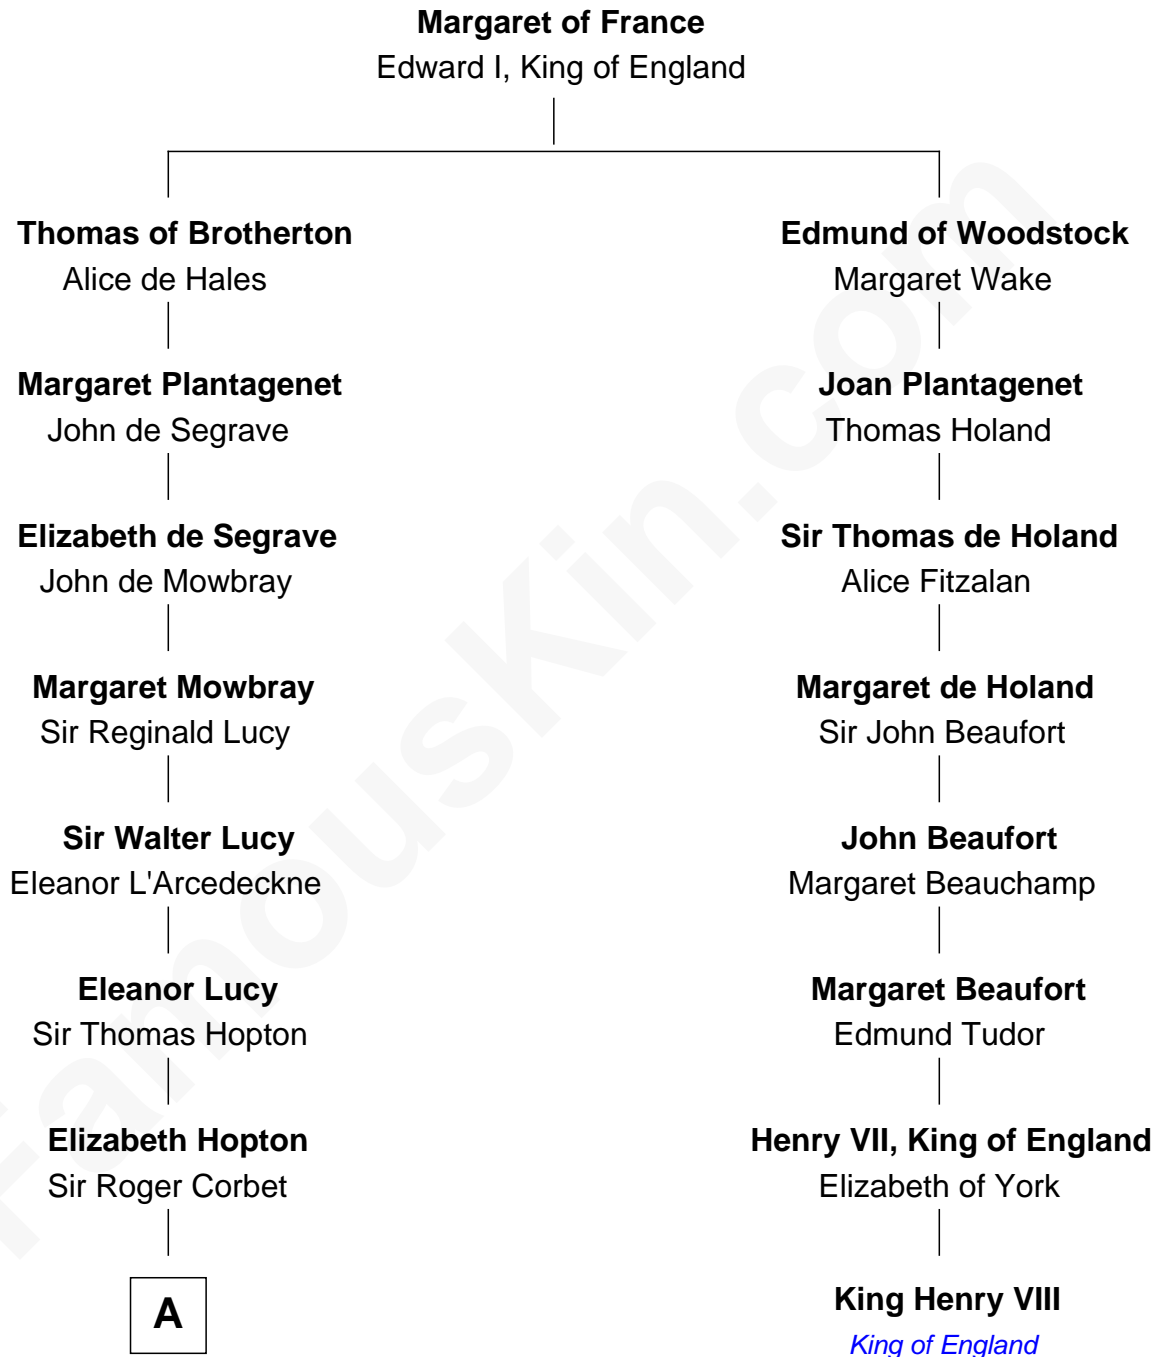

FamousKin.com
Relationship Chart of
Olivia De Havilland
Movie Actress

7th cousin 13 times removed of
King Henry VIII
King of England

B

—
John Molesworth

Louise Tomkyns

—
Margaret Letitia Molesworth

Charles Richard De Havilland

—
Walter Augustus De Havilland

Lillian Augusta Ruse

—
Olivia De Havilland

Movie Actress

FamousKin.com