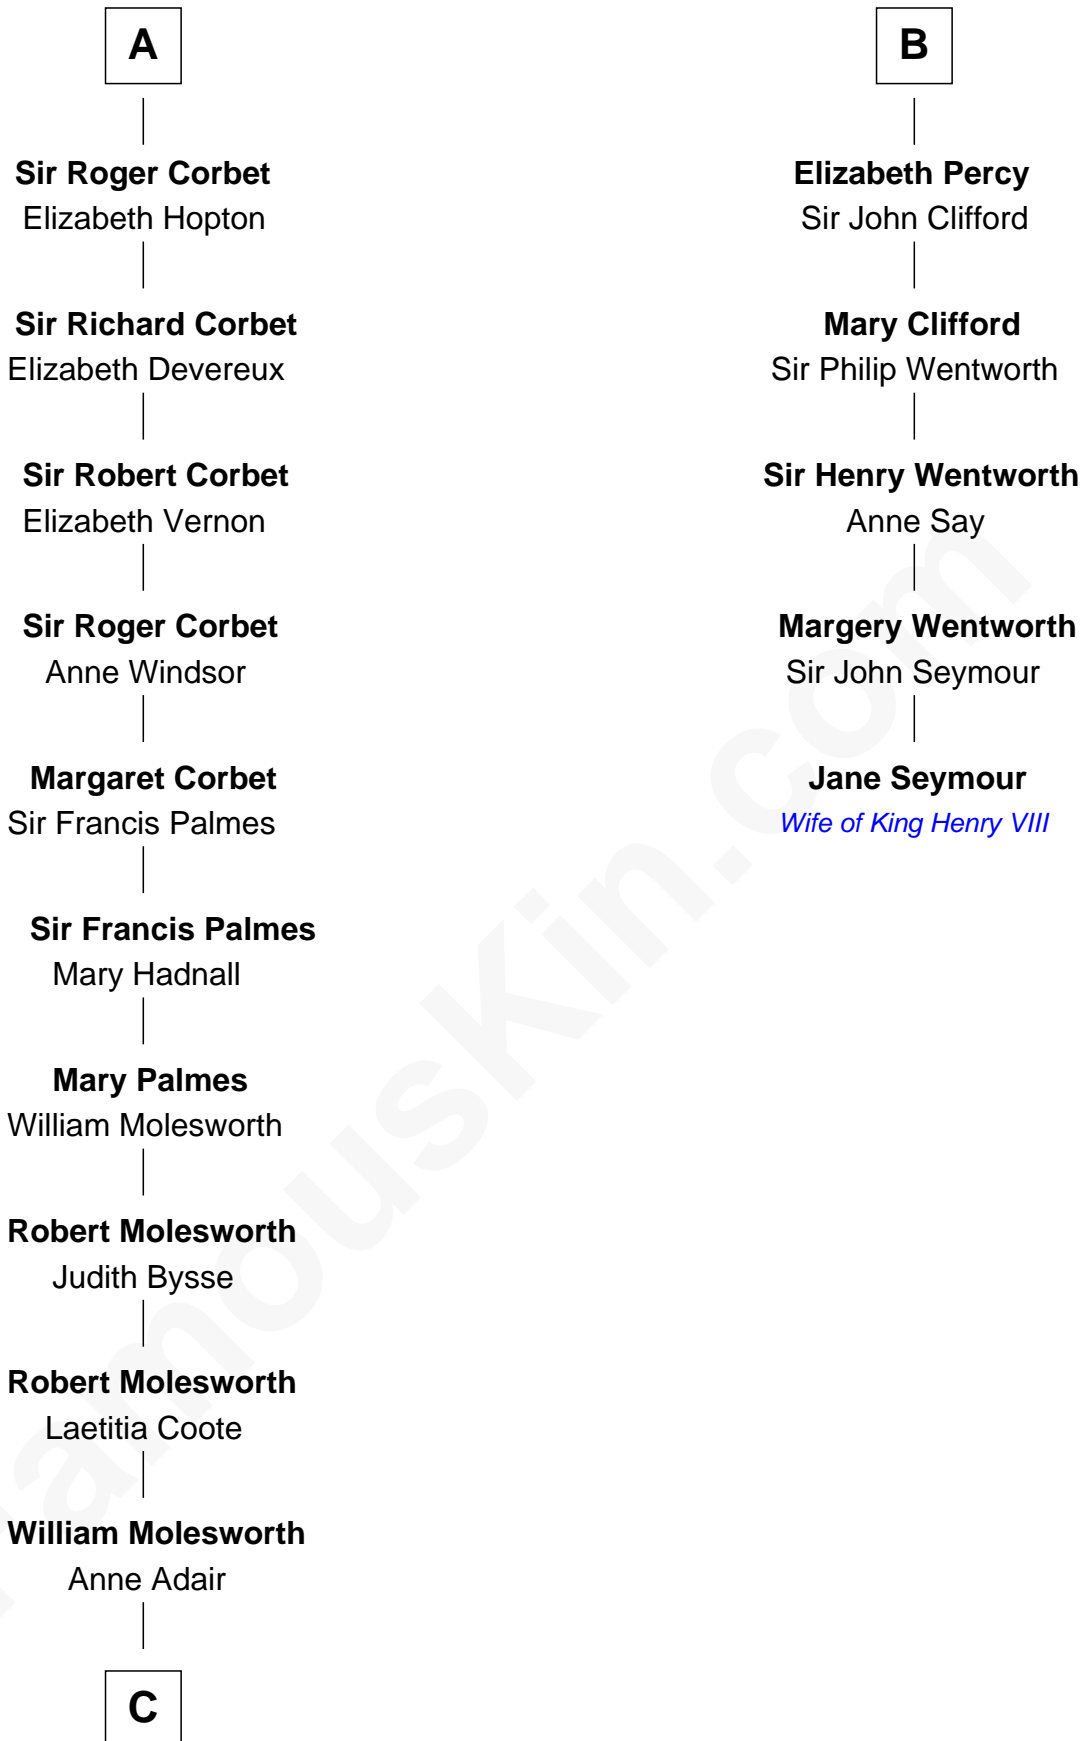

**FamousKin.com**  
**Relationship Chart of**  
**Olivia De Havilland**  
*Movie Actress*

**11th cousin 10 times removed of**  
**Jane Seymour**  
*3rd Wife of King Henry VIII*

**C**

Richard Molesworth

Catherine Cobb

John Molesworth

Louise Tomkyns

Margaret Letitia Molesworth

Charles Richard De Havilland

Walter Augustus De Havilland

Lillian Augusta Ruse

Olivia De Havilland

*Movie Actress*