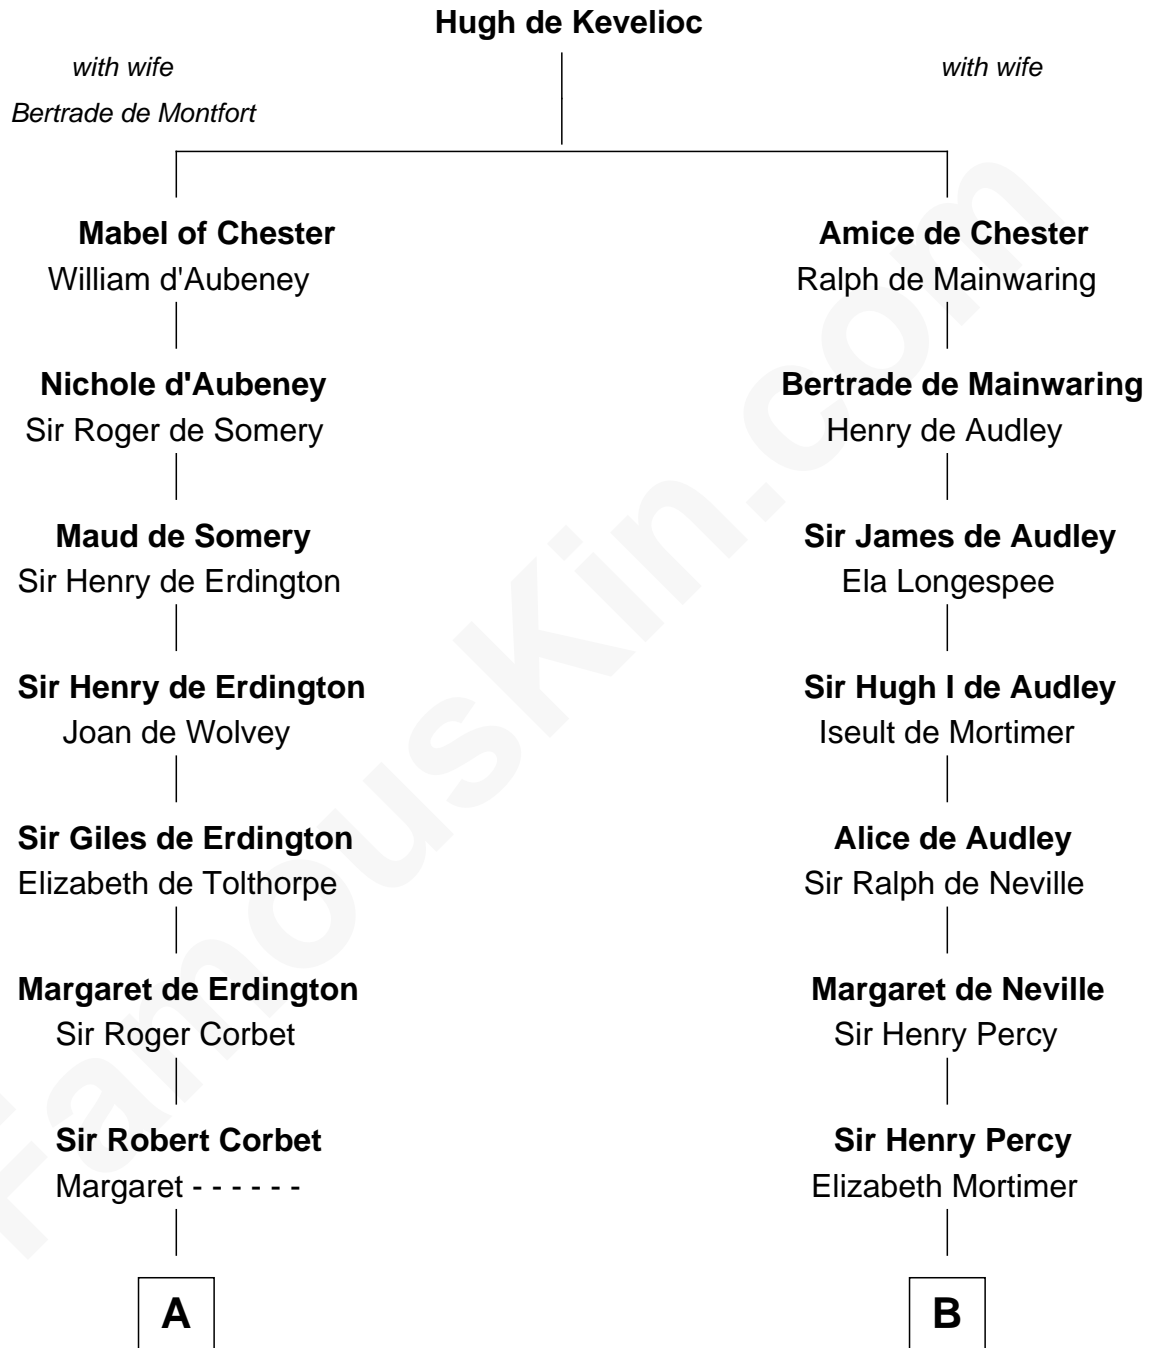

**FamousKin.com**  
**Relationship Chart of**  
**Olivia De Havilland**  
*Movie Actress*

**11th cousin 10 times removed of**  
**Jane Seymour**  
*3rd Wife of King Henry VIII*

**C**

Richard Molesworth

Catherine Cobb

John Molesworth

Louise Tomkyns

Margaret Letitia Molesworth

Charles Richard De Havilland

Walter Augustus De Havilland

Lillian Augusta Ruse

Olivia De Havilland

*Movie Actress*