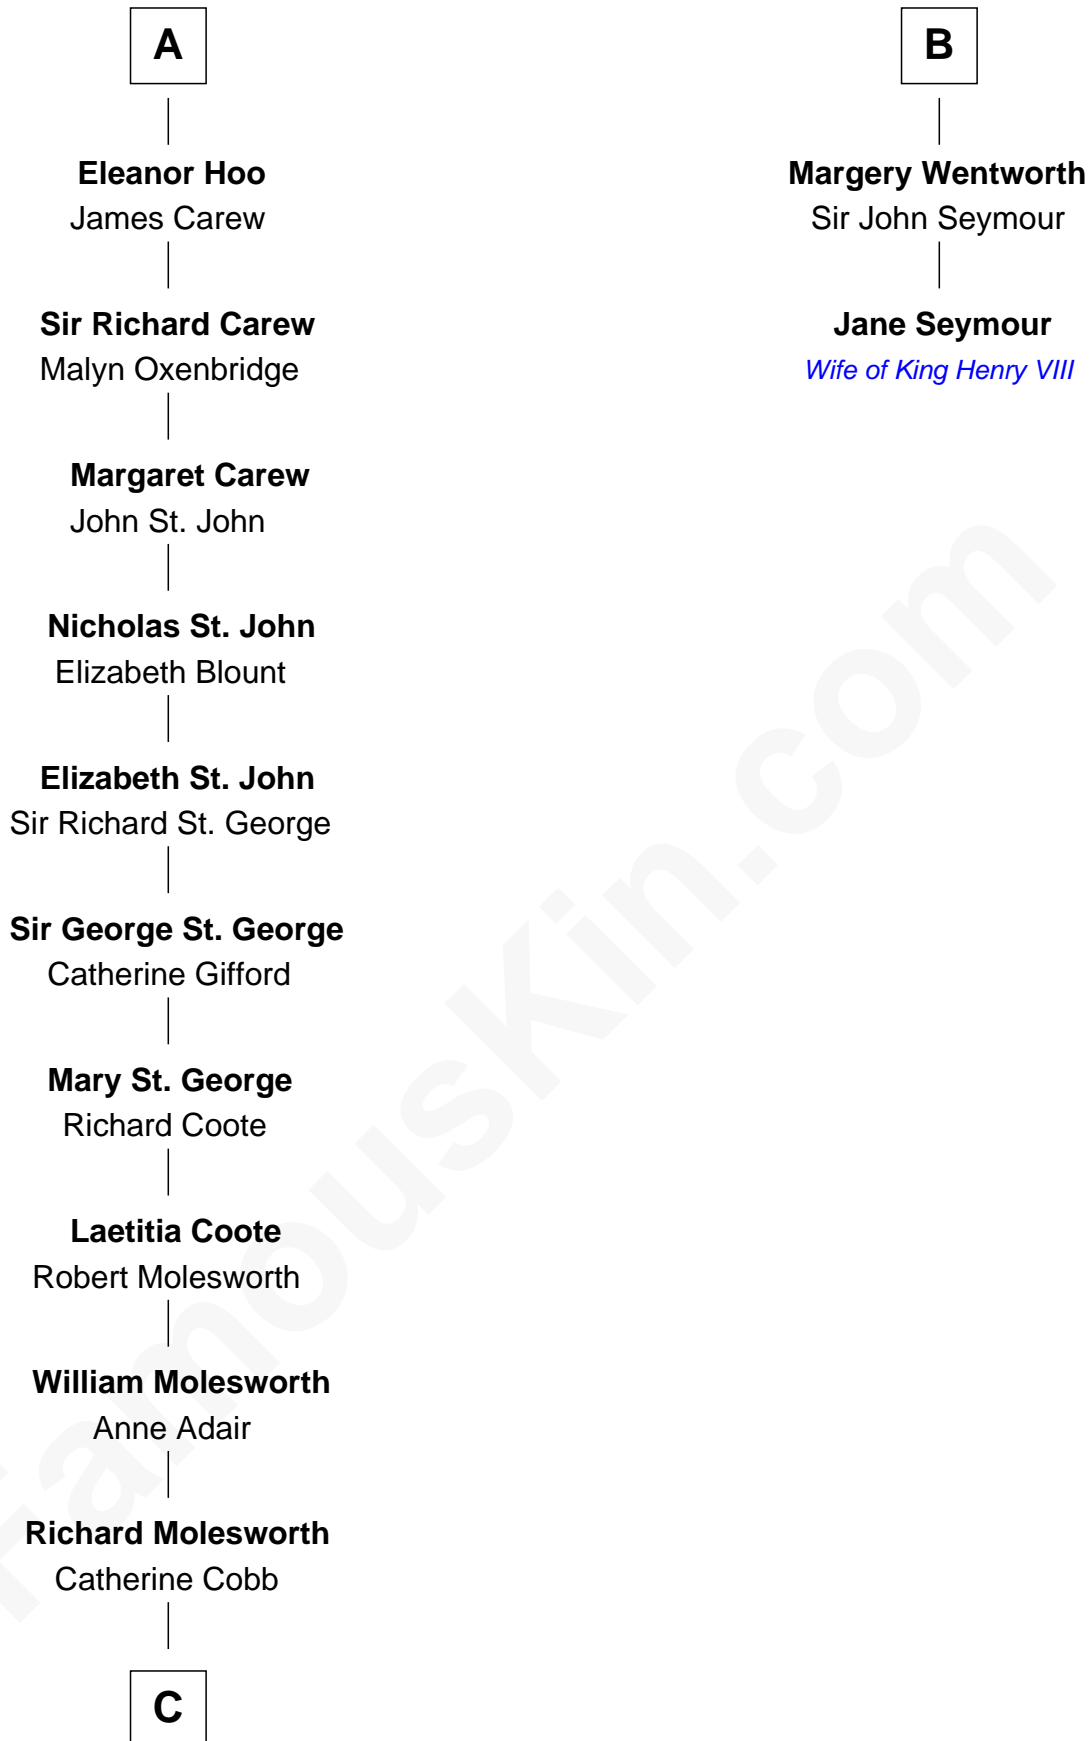

**FamousKin.com**  
**Relationship Chart of**  
**Olivia De Havilland**  
*Movie Actress*

8th cousin 12 times removed of

**Jane Seymour**  
*3rd Wife of King Henry VIII*

**C**

—  
**John Molesworth**

Louise Tomkyns

—  
**Margaret Letitia Molesworth**

Charles Richard De Havilland

—  
**Walter Augustus De Havilland**

Lillian Augusta Ruse

—  
**Olivia De Havilland**

*Movie Actress*

FamousKin.com