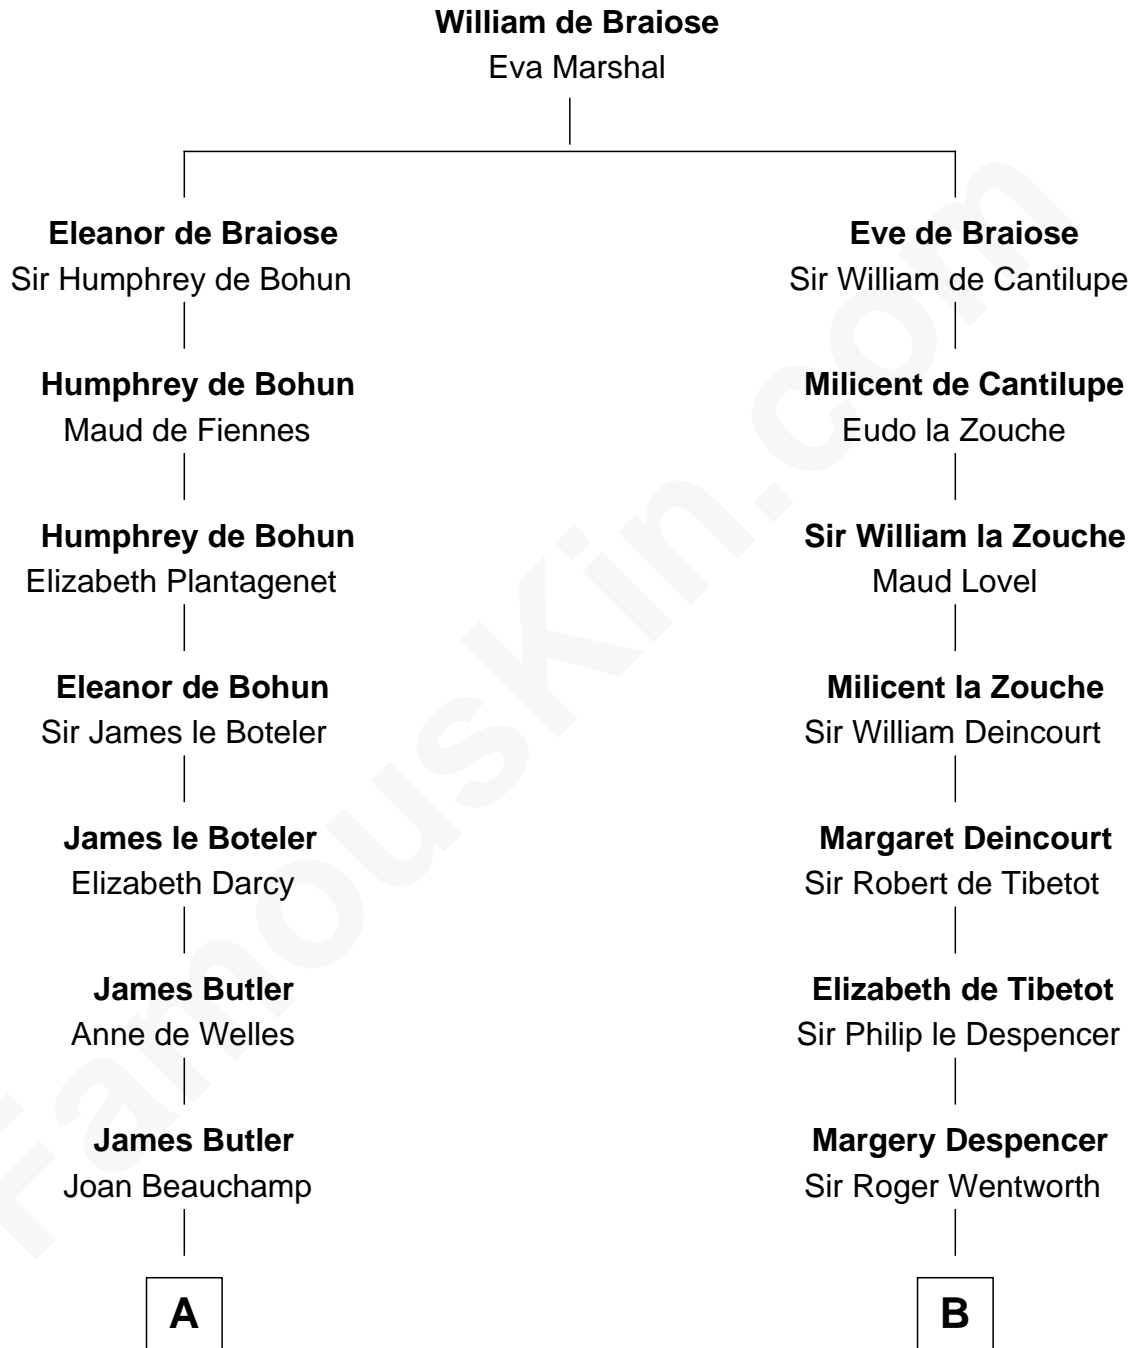

**FamousKin.com**  
**Relationship Chart of**  
**Olivia De Havilland**  
*Movie Actress*

**10th cousin 11 times removed of**  
**Jane Seymour**  
*3rd Wife of King Henry VIII*

**C**

Richard Molesworth

Catherine Cobb

John Molesworth

Louise Tomkyns

Margaret Letitia Molesworth

Charles Richard De Havilland

Walter Augustus De Havilland

Lillian Augusta Ruse

Olivia De Havilland

*Movie Actress*