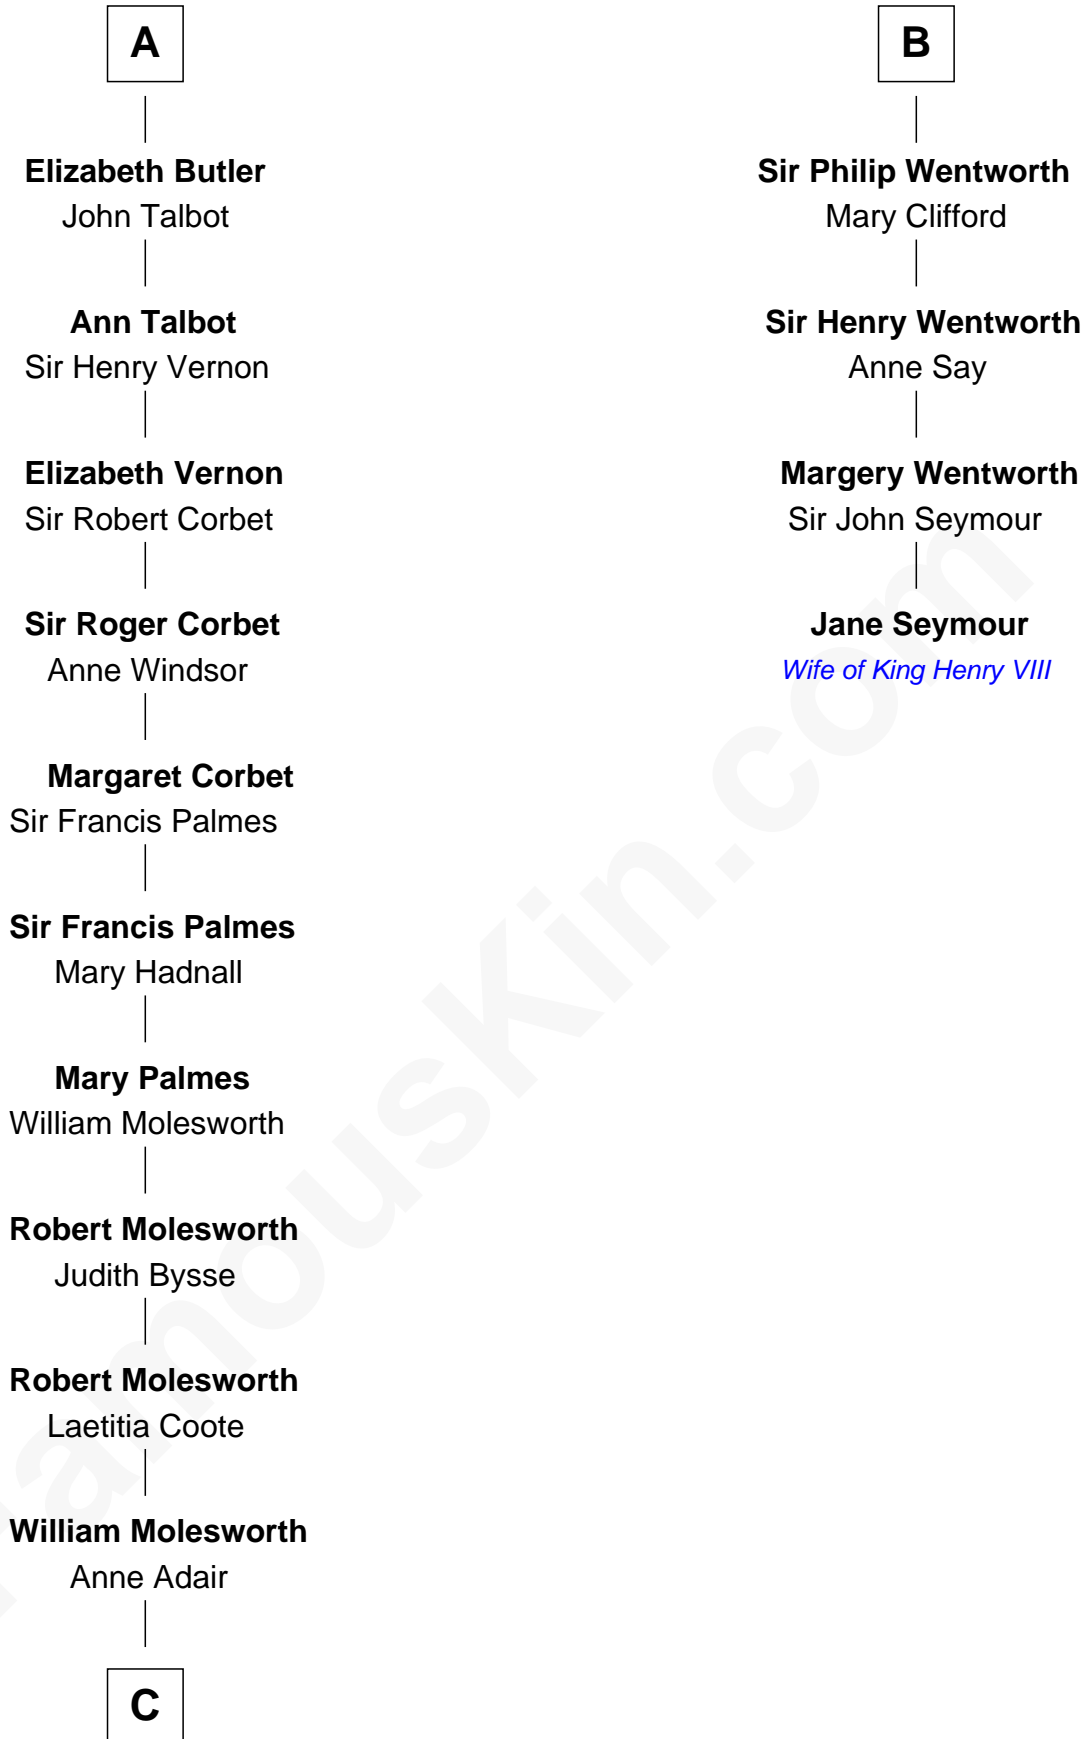

**FamousKin.com**  
**Relationship Chart of**  
**Olivia De Havilland**  
*Movie Actress*

**10th cousin 11 times removed of**  
**Jane Seymour**  
*3rd Wife of King Henry VIII*

**C**

Richard Molesworth

Catherine Cobb

John Molesworth

Louise Tomkyns

Margaret Letitia Molesworth

Charles Richard De Havilland

Walter Augustus De Havilland

Lillian Augusta Ruse

Olivia De Havilland

*Movie Actress*