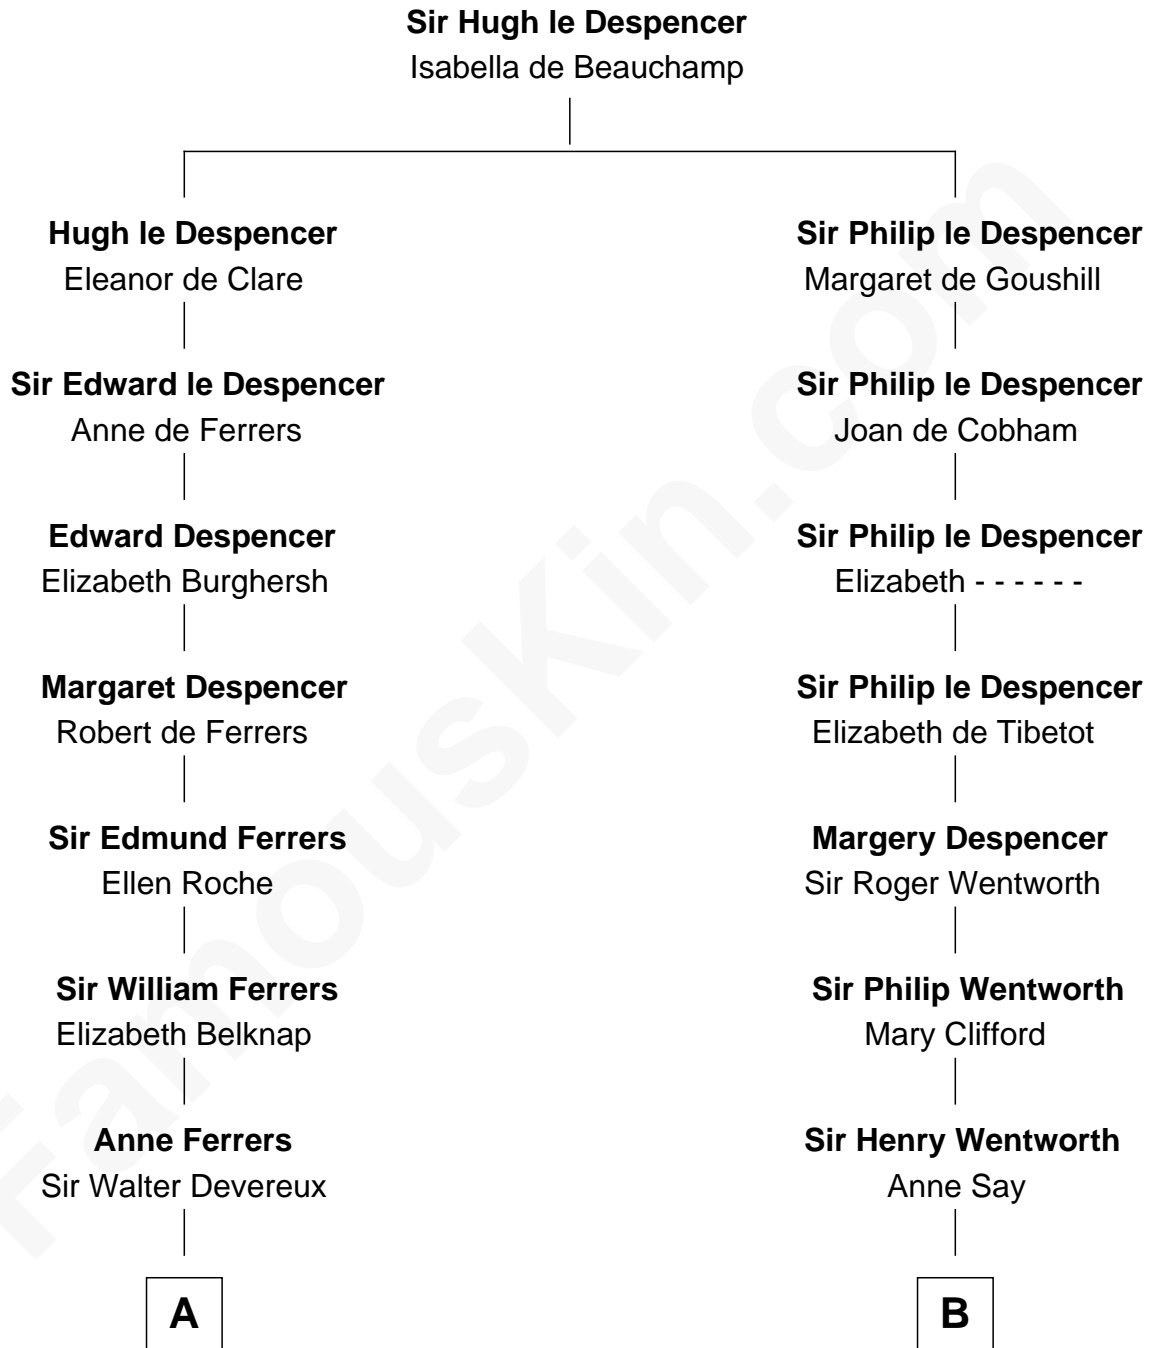

**FamousKin.com**  
**Relationship Chart of**  
**Olivia De Havilland**  
*Movie Actress*

**8th cousin 12 times removed of**  
**Jane Seymour**  
*3rd Wife of King Henry VIII*

**C**

—  
**John Molesworth**

Louise Tomkyns

—  
**Margaret Letitia Molesworth**

Charles Richard De Havilland

—  
**Walter Augustus De Havilland**

Lillian Augusta Ruse

—  
**Olivia De Havilland**

*Movie Actress*

FamousKin.com