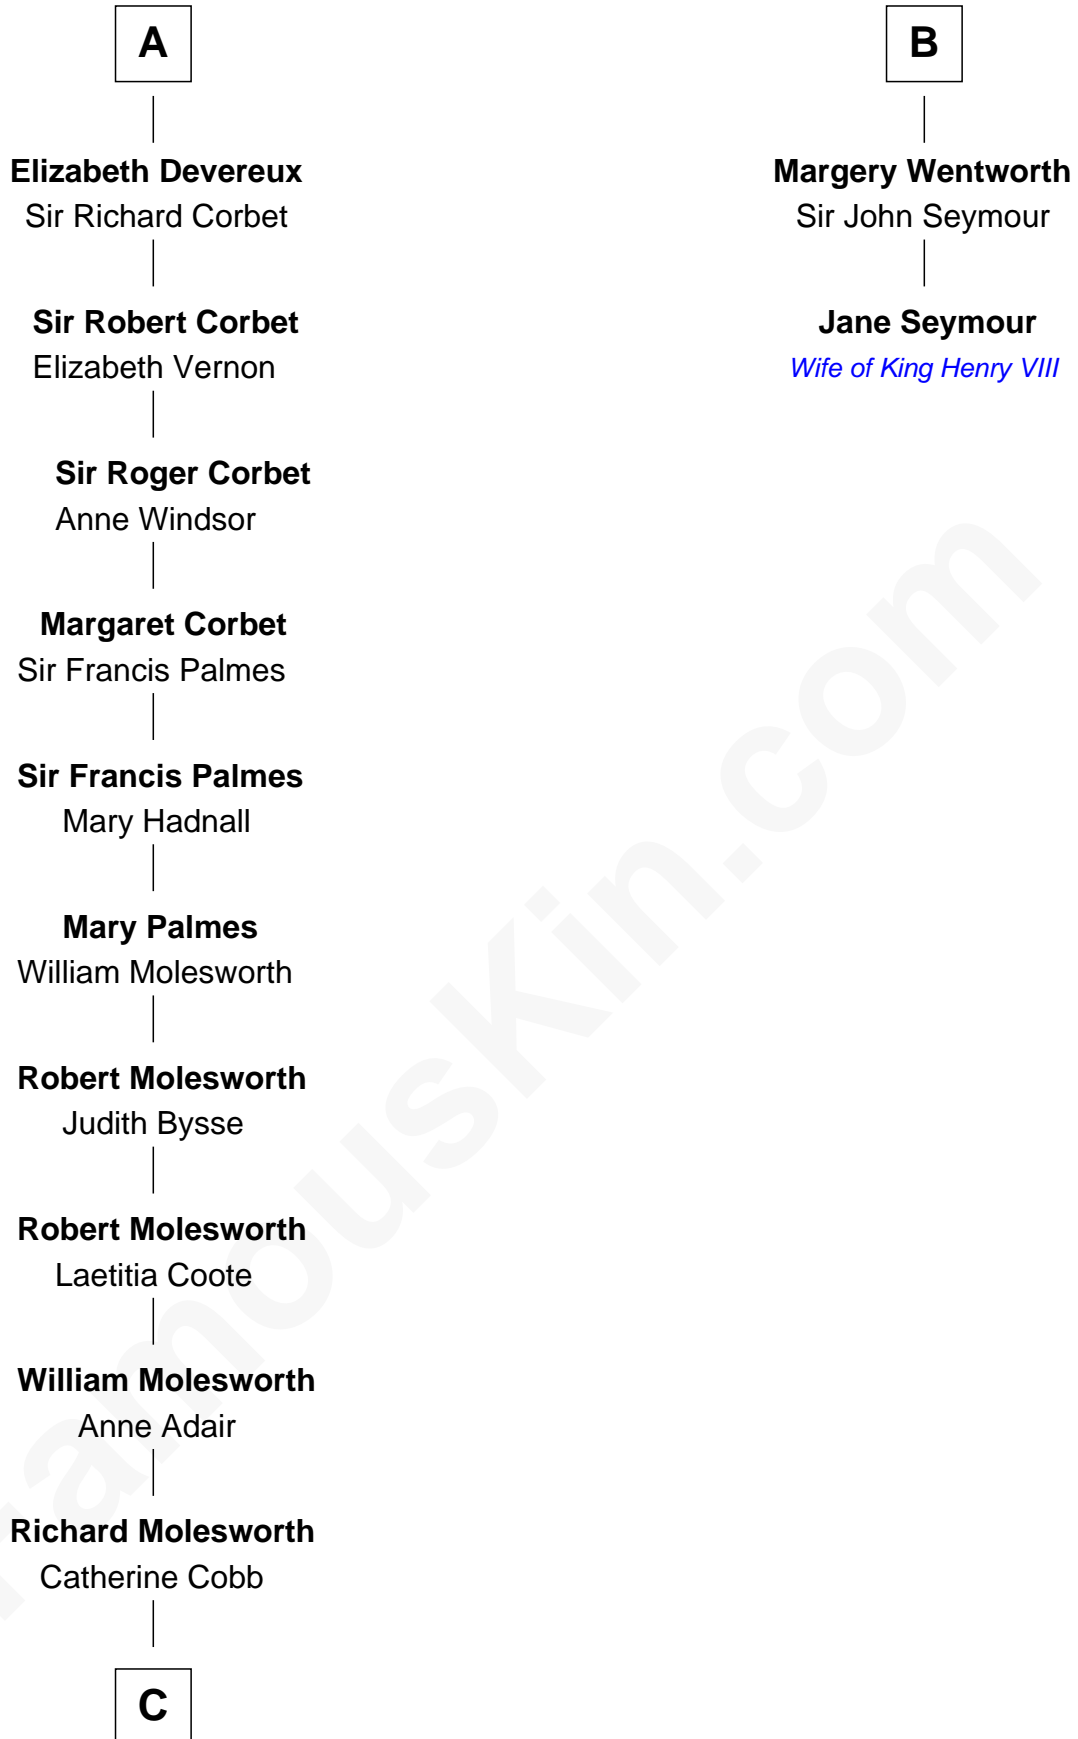

**FamousKin.com**  
**Relationship Chart of**  
**Olivia De Havilland**  
*Movie Actress*

**8th cousin 12 times removed of**  
**Jane Seymour**  
*3rd Wife of King Henry VIII*

**C**

—  
**John Molesworth**

Louise Tomkyns

—  
**Margaret Letitia Molesworth**

Charles Richard De Havilland

—  
**Walter Augustus De Havilland**

Lillian Augusta Ruse

—  
**Olivia De Havilland**

*Movie Actress*

FamousKin.com