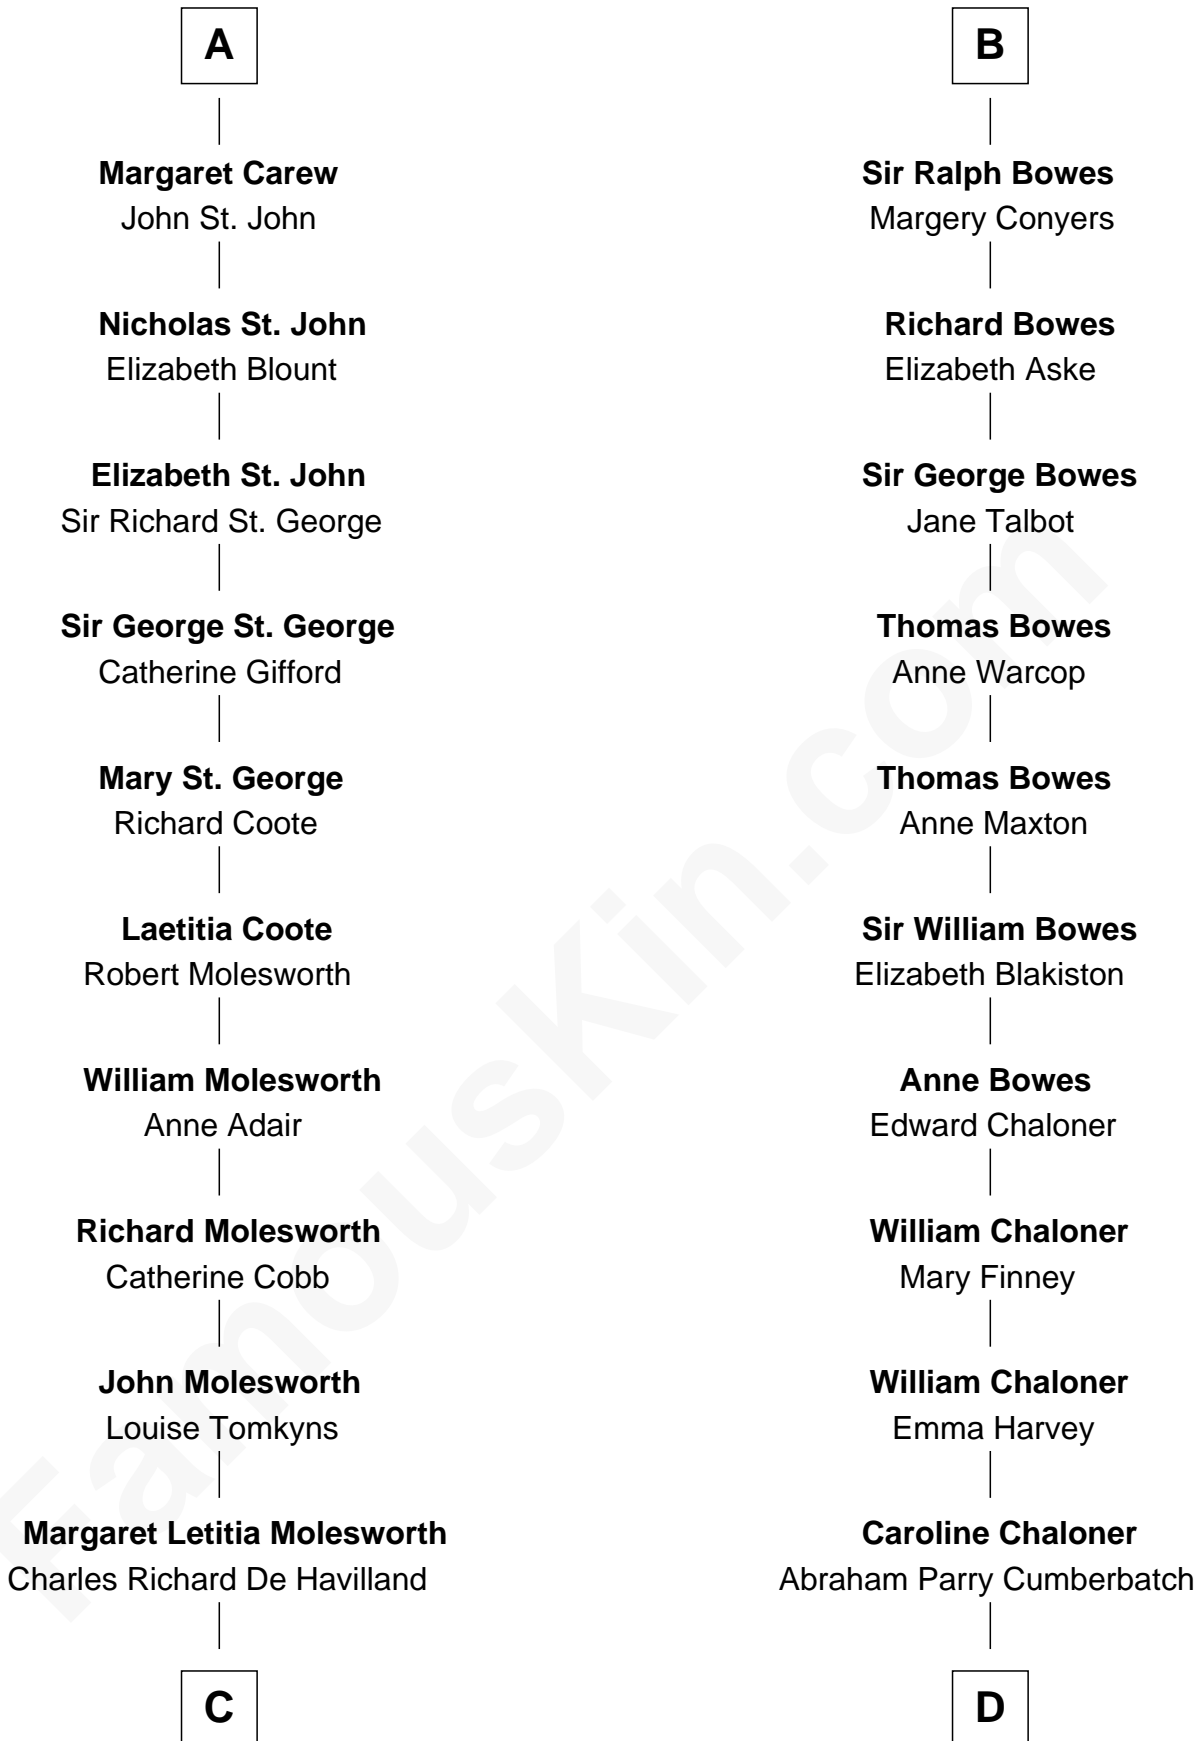

FamousKin.com
Relationship Chart of
Olivia De Havilland
Movie Actress

18th cousin 3 times removed of
Benedict Cumberbatch
Movie, Television and Stage Actor

C

Walter Augustus De Havilland

Lillian Augusta Ruse

Olivia De Havilland

Movie Actress

D

Robert William Cumberbatch

Louisa Grace Hanson

Henry Alfred Cumberbatch

Hélène Gertrude Rees

Henry Carlton Cumberbatch