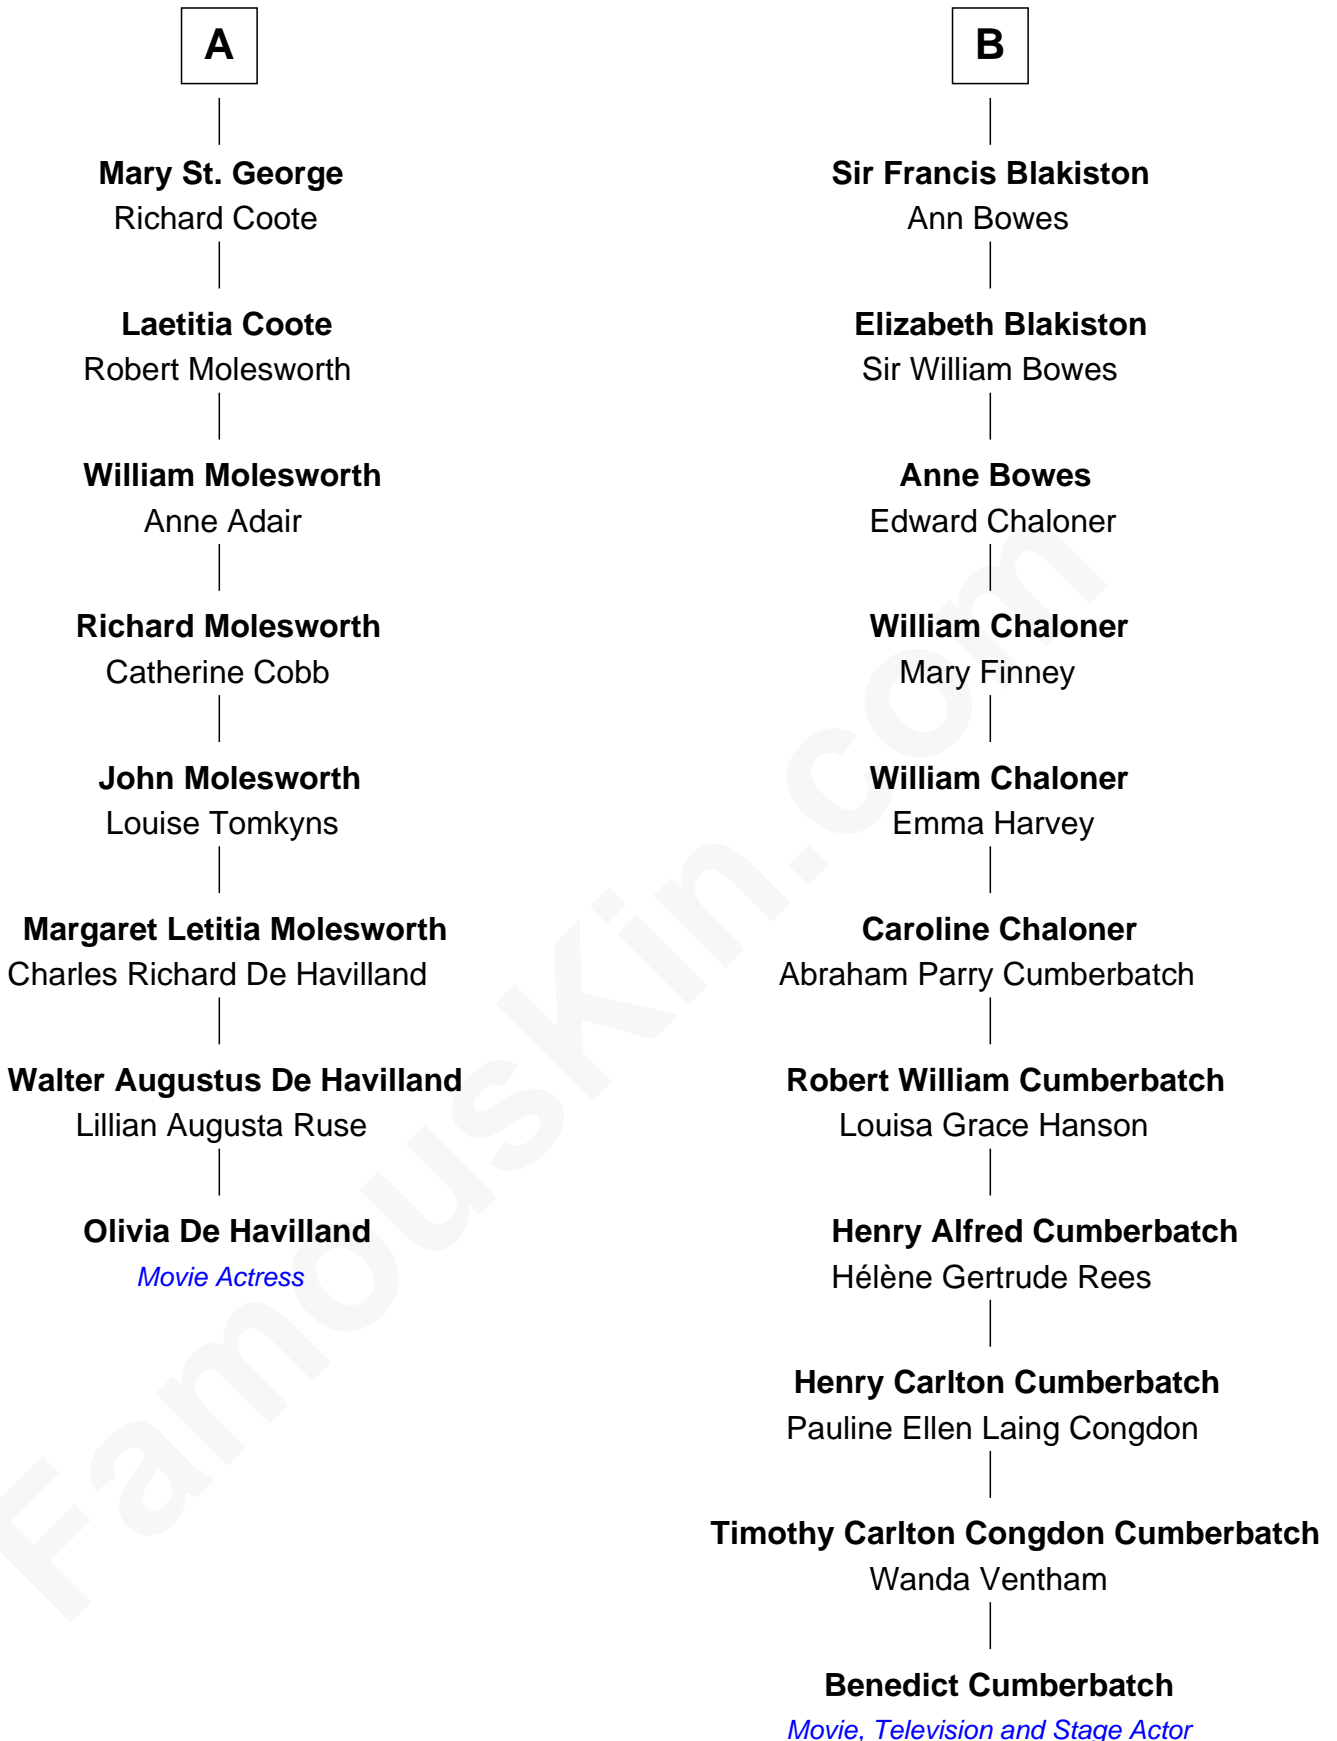

FamousKin.com
Relationship Chart of
Olivia De Havilland
Movie Actress

14th cousin 3 times removed of
Benedict Cumberbatch
Movie, Television and Stage Actor

Benedict Cumberbatch photo by [Gage Skidmore](#) (CC BY-SA 2.0)