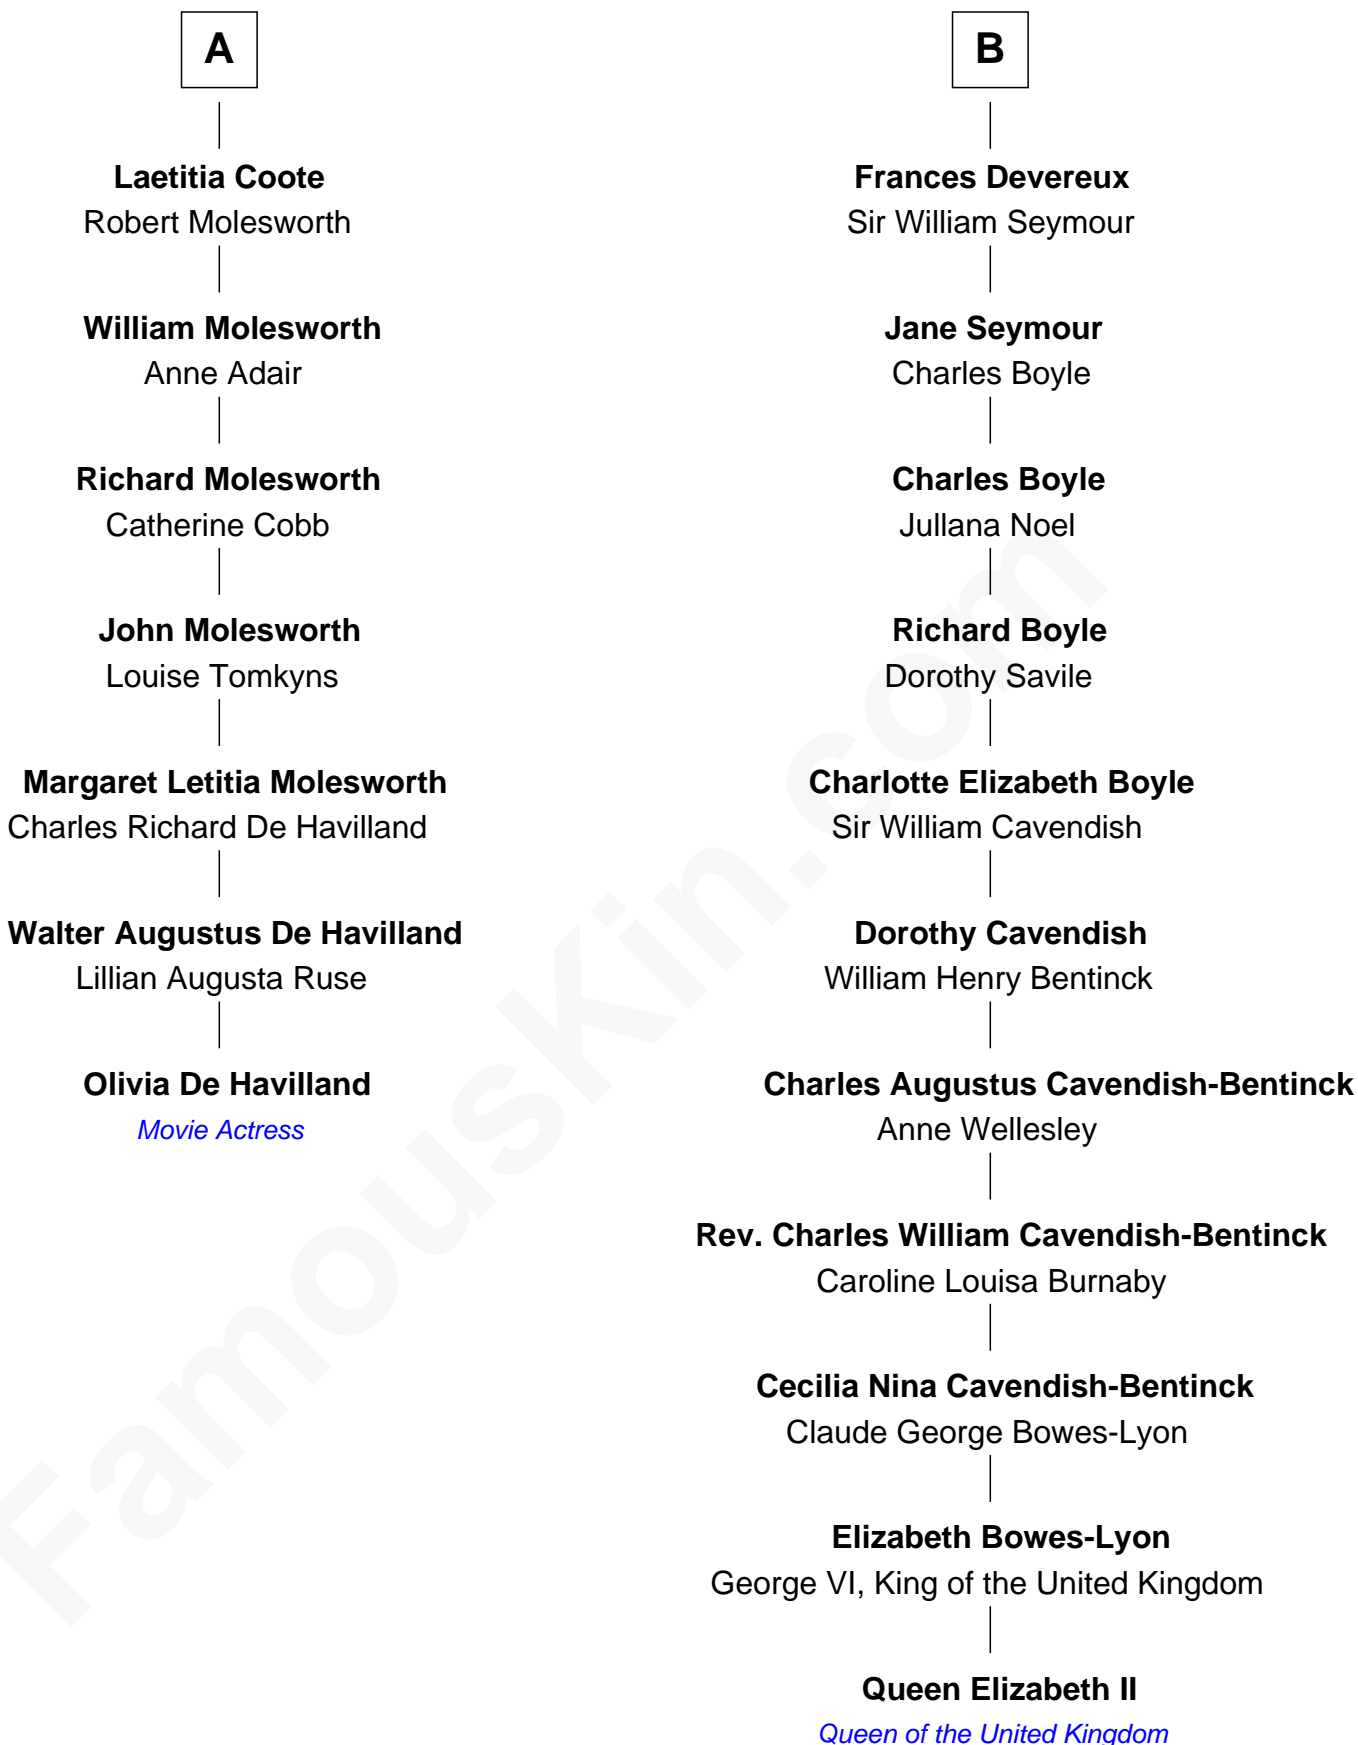

FamousKin.com
Relationship Chart of
Olivia De Havilland
Movie Actress

13th cousin 4 times removed of
Queen Elizabeth II
Queen of the United Kingdom

Elizabeth II photo by [Eric Draper](#)