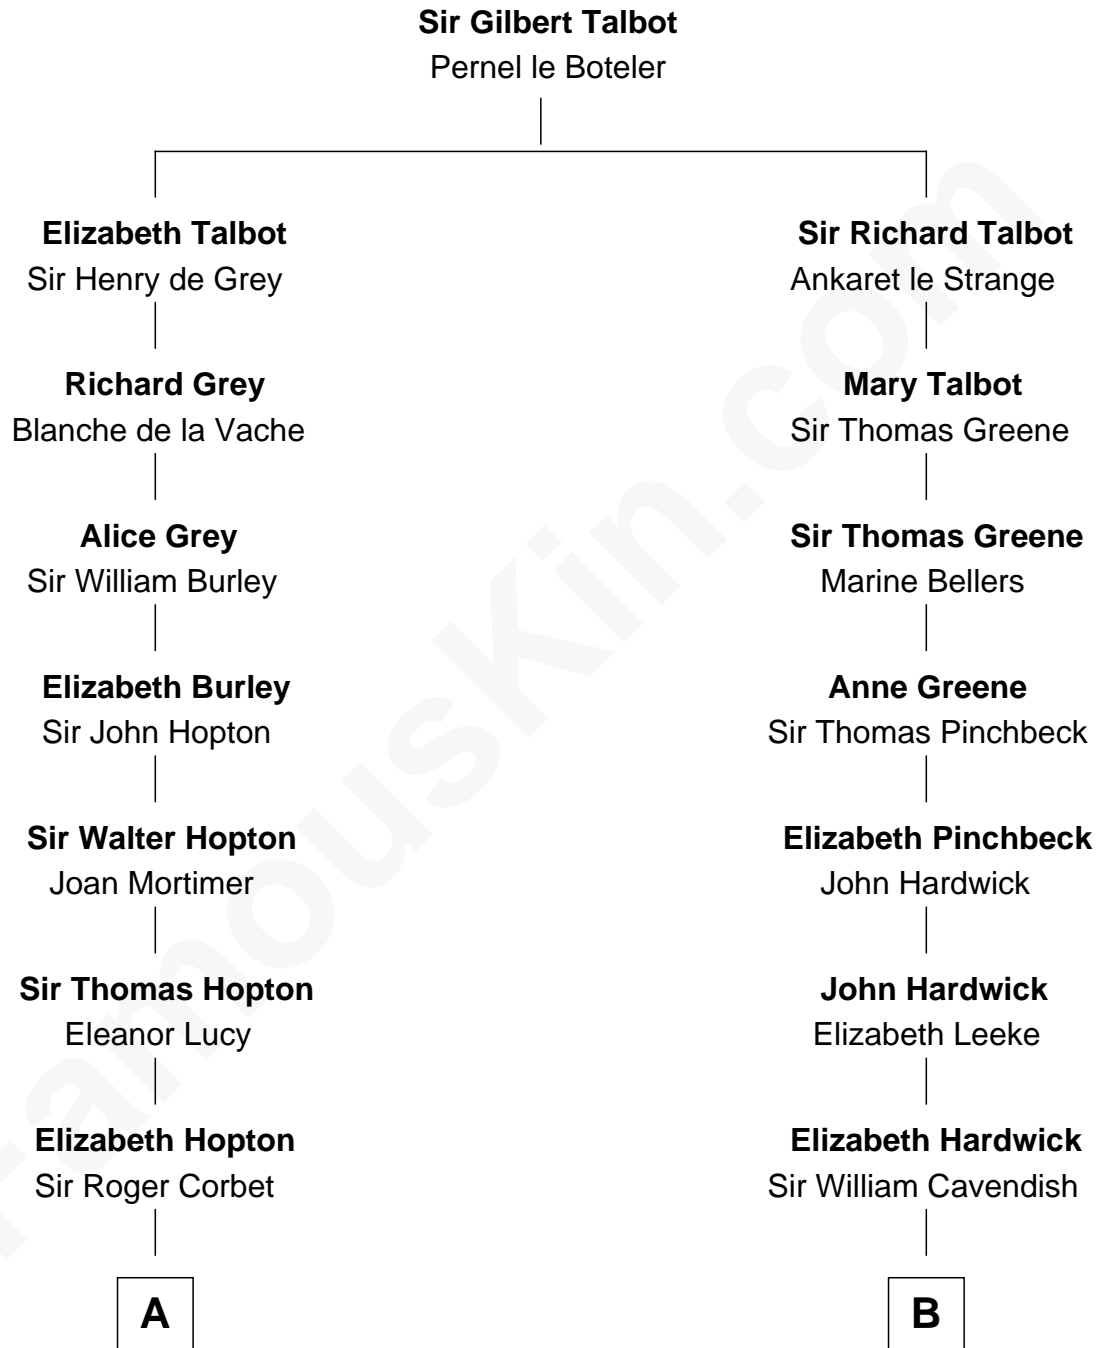

FamousKin.com
Relationship Chart of
Olivia De Havilland
Movie Actress

19th cousin 1 time removed of
Queen Elizabeth II
Queen of the United Kingdom

Elizabeth II photo by [Eric Draper](#)