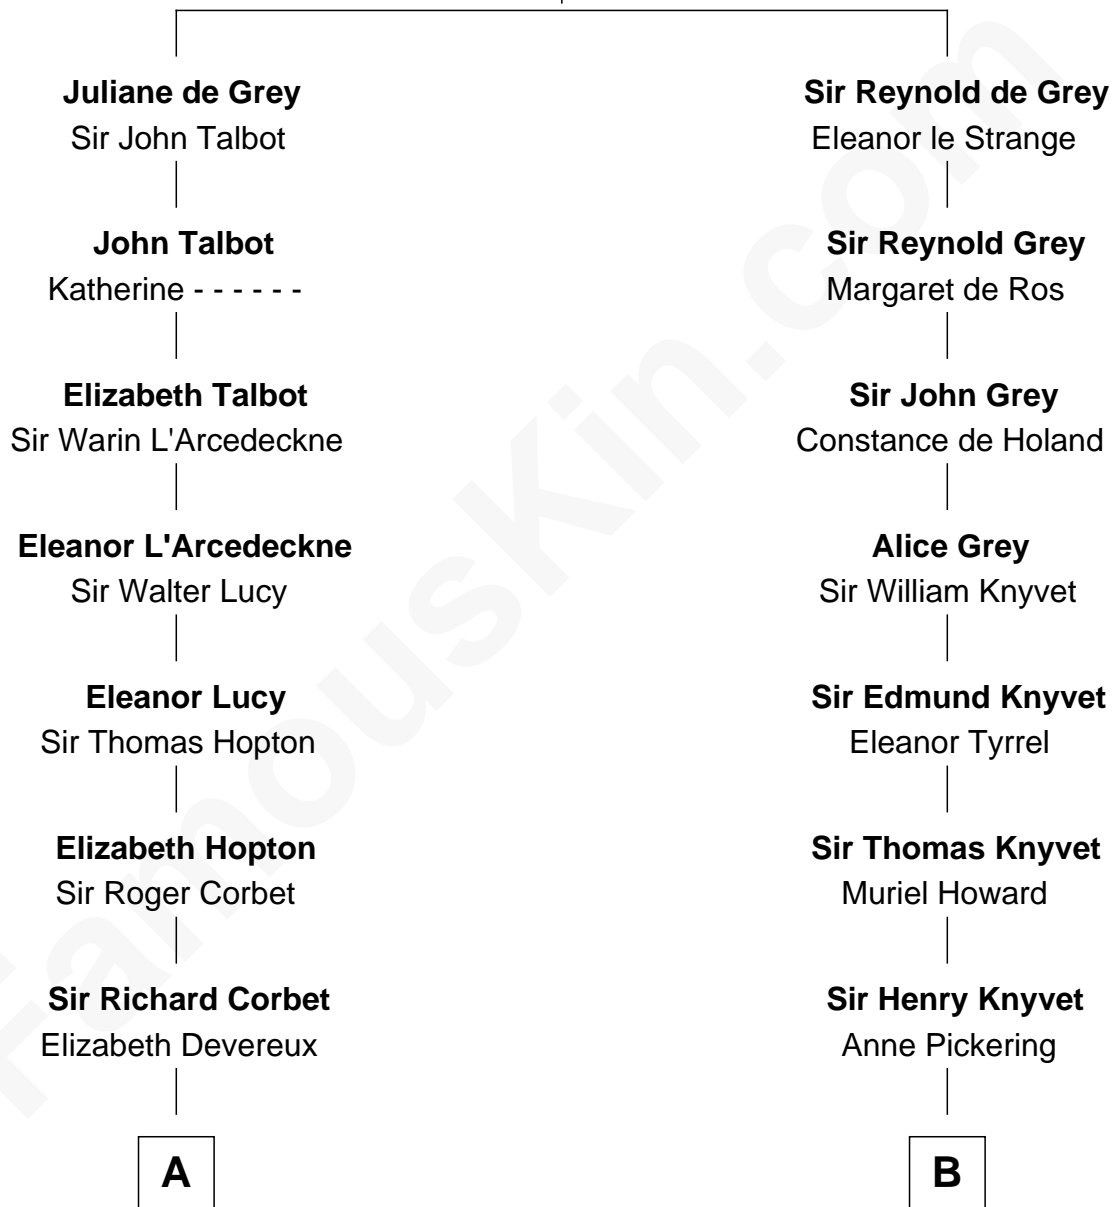

FamousKin.com Relationship Chart of

Olivia De Havilland

Movie Actress

19th cousin of

Tilda Swinton

Movie Actress

Sir Roger de Grey
Elizabeth de Hastings

C

Margaret Letitia Molesworth
Charles Richard De Havilland

Walter Augustus De Havilland
Lillian Augusta Ruse

Olivia De Havilland
Movie Actress

D

Mariora Beatrice Evelyn Rochfort Alers-Hankey
Alan Henry Campbell Swinton