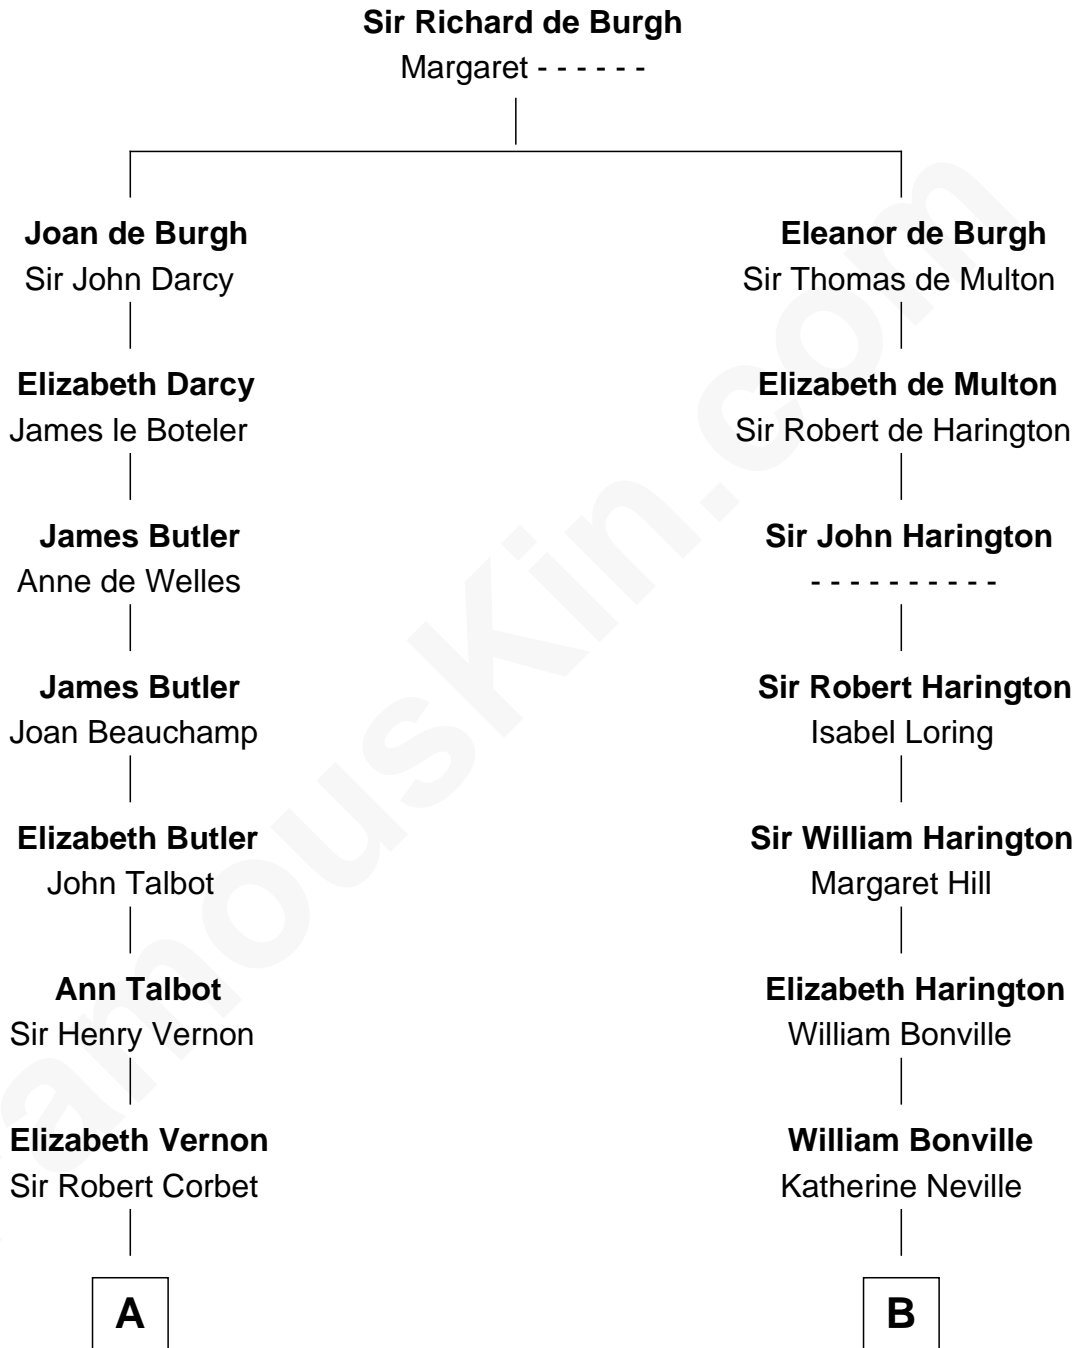

FamousKin.com
Relationship Chart of
Olivia De Havilland
Movie Actress

17th cousin 1 time removed of

Jane (Appleton) Pierce
First Lady of President Franklin Pierce

C

Walter Augustus De Havilland

Lillian Augusta Ruse