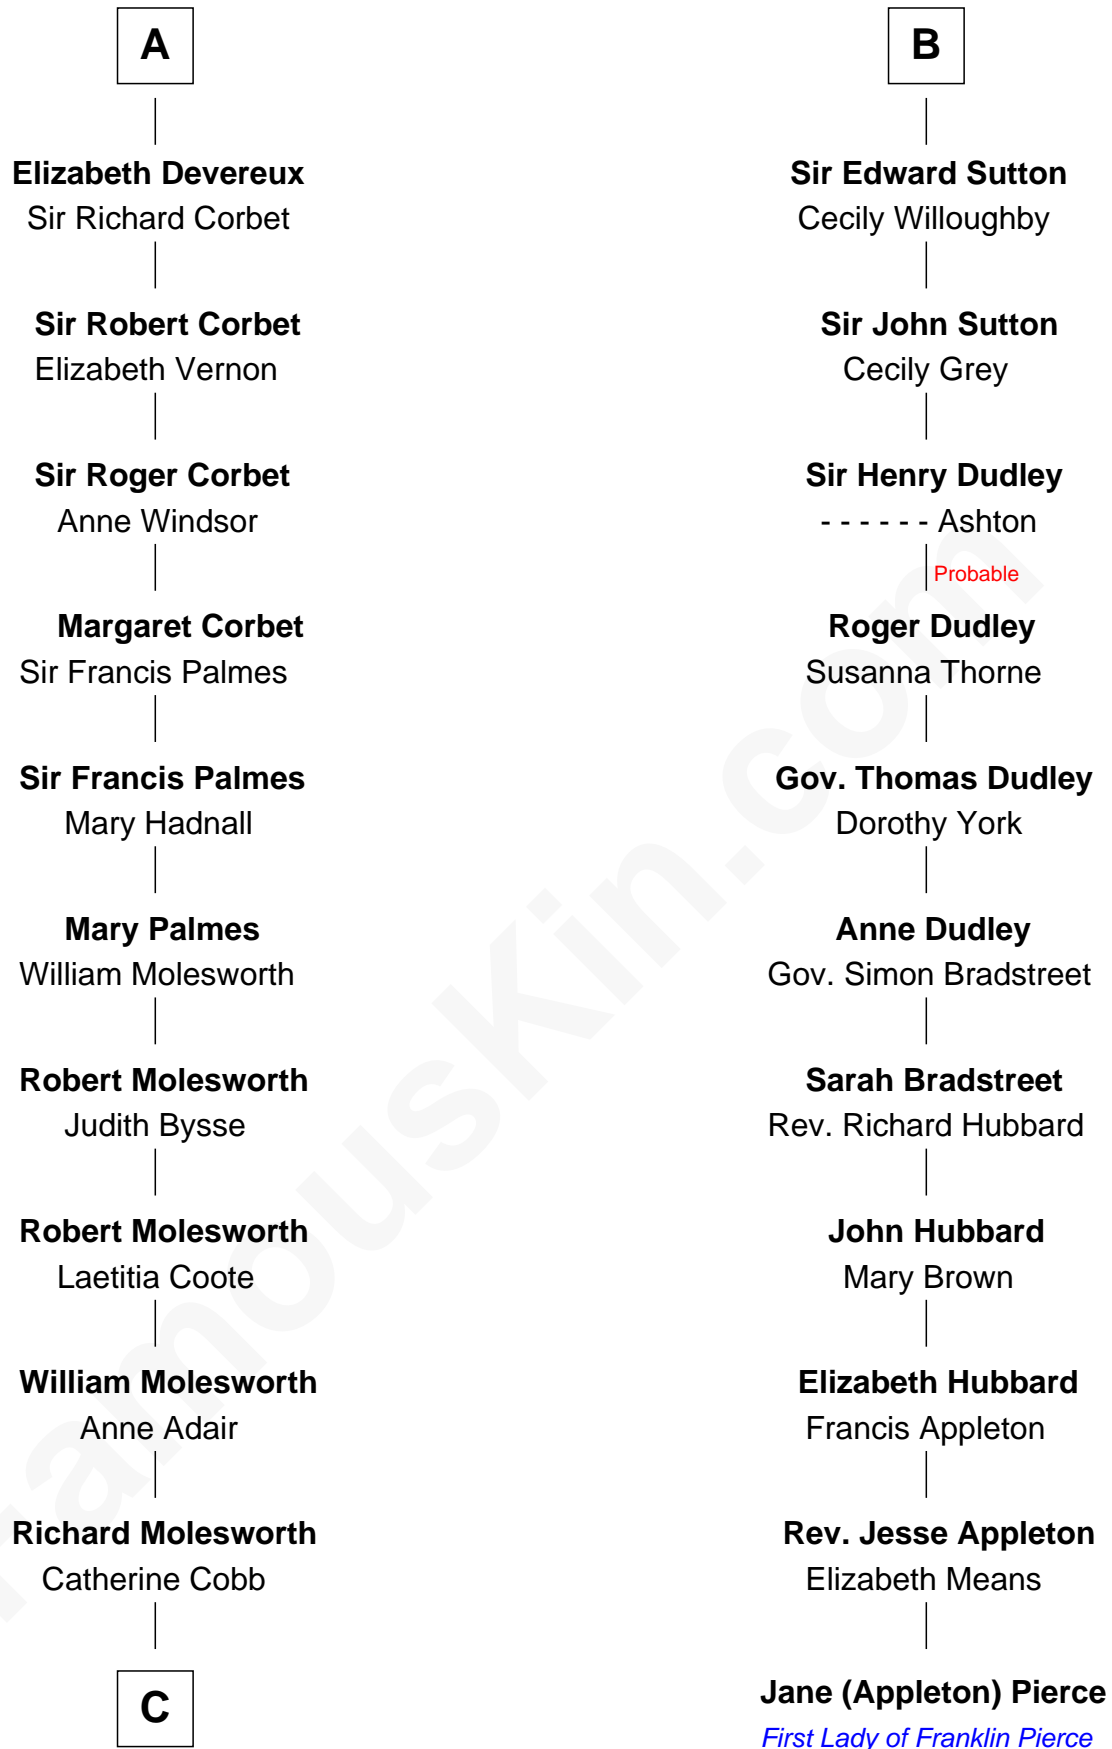

FamousKin.com
Relationship Chart of
Olivia De Havilland
Movie Actress

17th cousin 3 times removed of
Jane (Appleton) Pierce
First Lady of President Franklin Pierce

C

—
John Molesworth

Louise Tomkyns

—
Margaret Letitia Molesworth

Charles Richard De Havilland

—
Walter Augustus De Havilland

Lillian Augusta Ruse

—
Olivia De Havilland

Movie Actress

FamousKin.com