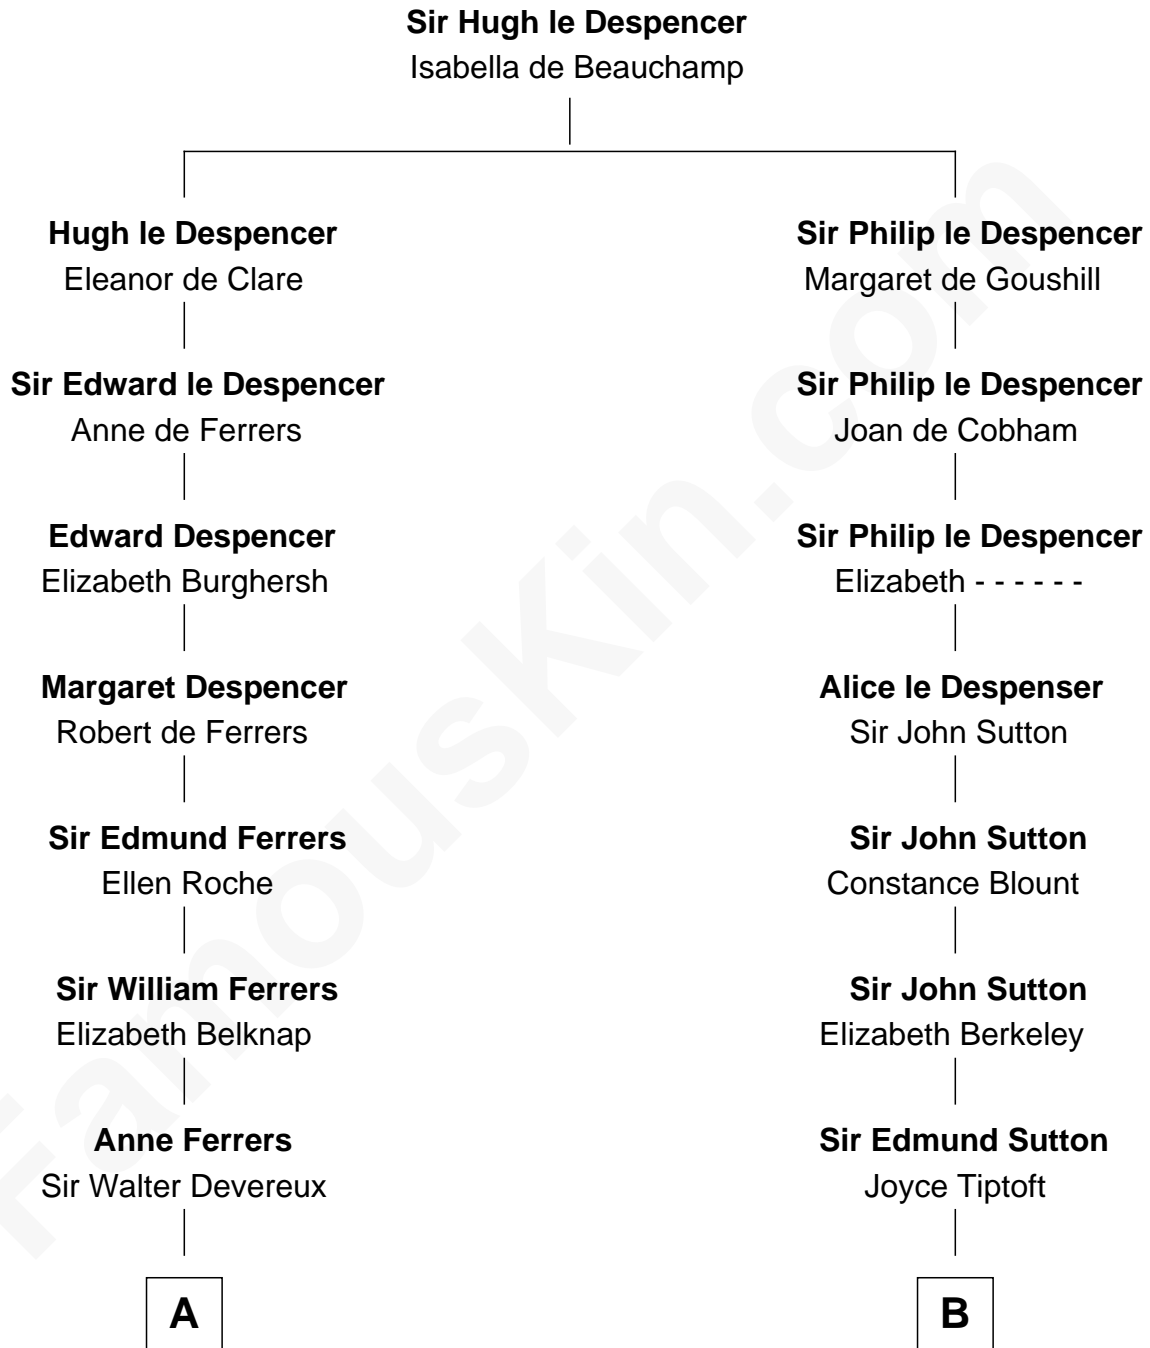

FamousKin.com
Relationship Chart of
Olivia De Havilland
Movie Actress

17th cousin 3 times removed of
Jane (Appleton) Pierce
First Lady of President Franklin Pierce

C

—
John Molesworth

Louise Tomkyns

—
Margaret Letitia Molesworth

Charles Richard De Havilland

—
Walter Augustus De Havilland

Lillian Augusta Ruse

—
Olivia De Havilland

Movie Actress

FamousKin.com