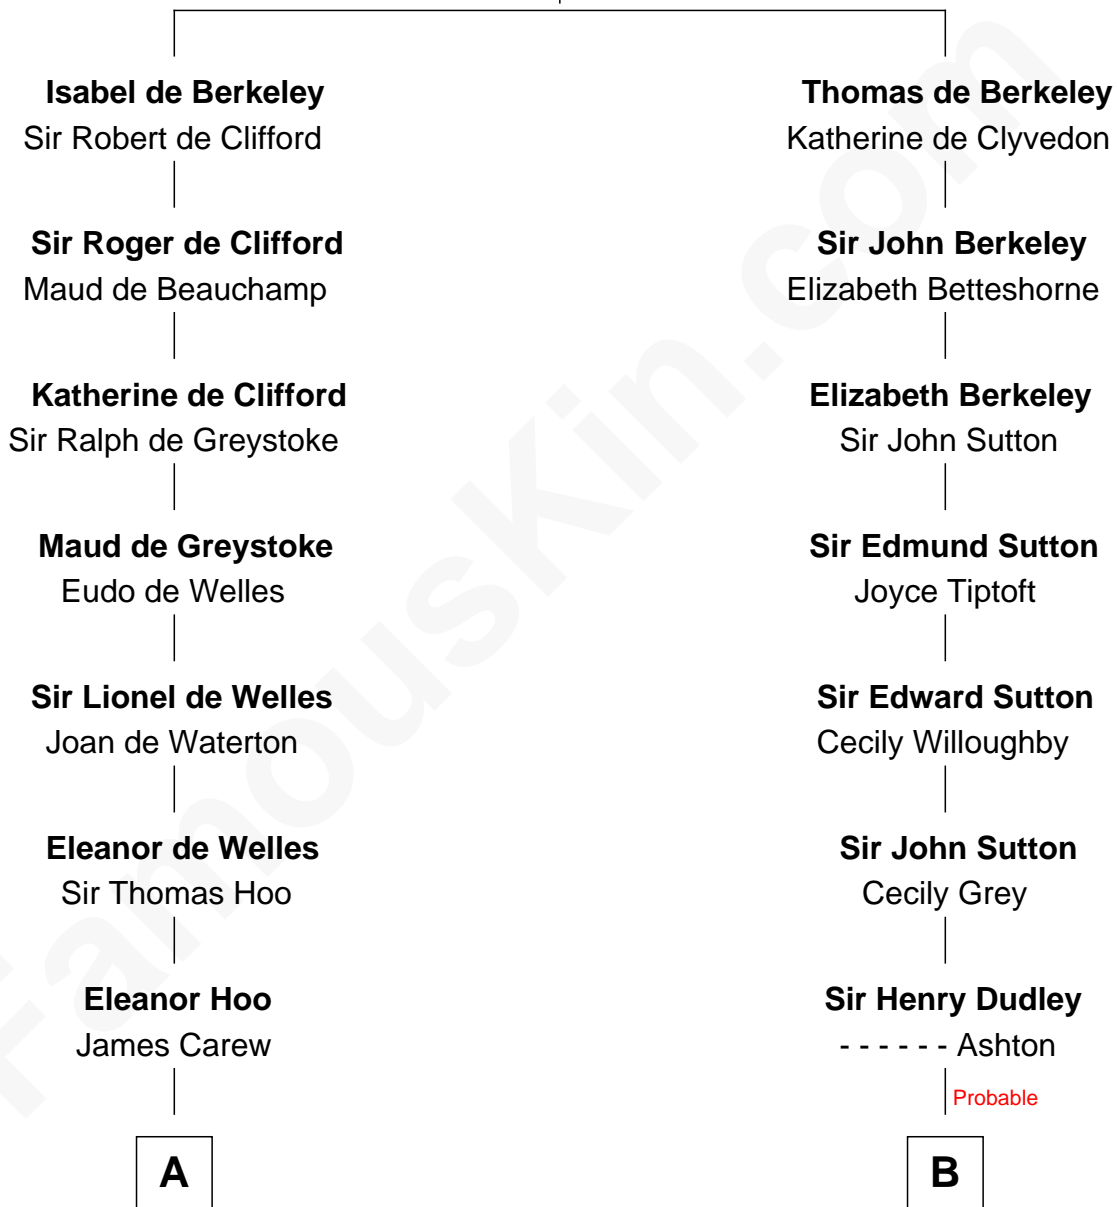

FamousKin.com
Relationship Chart of
Olivia De Havilland
Movie Actress

14th cousin 5 times removed of

Jane (Appleton) Pierce
First Lady of President Franklin Pierce

Sir Maurice de Berkeley
 Eve la Zouche

C

Margaret Letitia Molesworth

Charles Richard De Havilland

Walter Augustus De Havilland

Lillian Augusta Ruse

Olivia De Havilland

Movie Actress

FamousKin.com