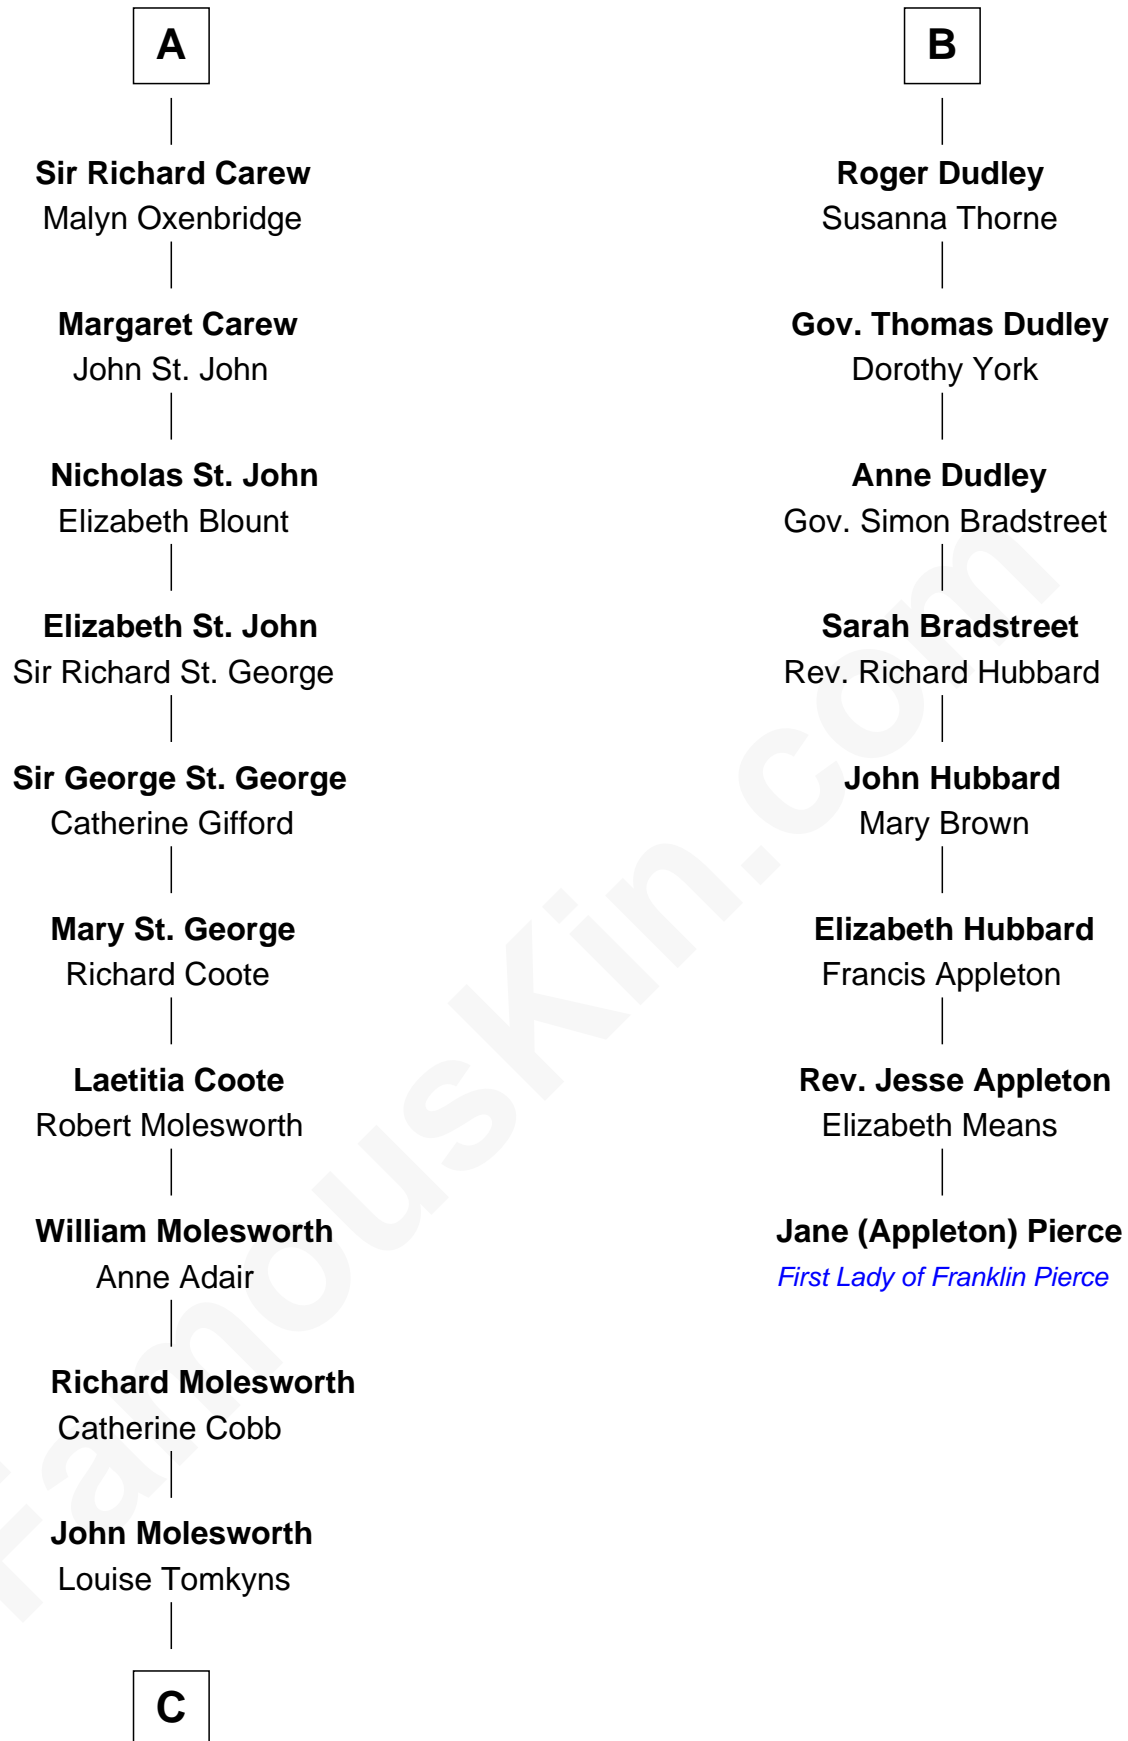

FamousKin.com
Relationship Chart of
Olivia De Havilland
Movie Actress

14th cousin 5 times removed of

Jane (Appleton) Pierce
First Lady of President Franklin Pierce

Sir Maurice de Berkeley
 Eve la Zouche

C

Margaret Letitia Molesworth

Charles Richard De Havilland

Walter Augustus De Havilland

Lillian Augusta Ruse

Olivia De Havilland

Movie Actress

FamousKin.com