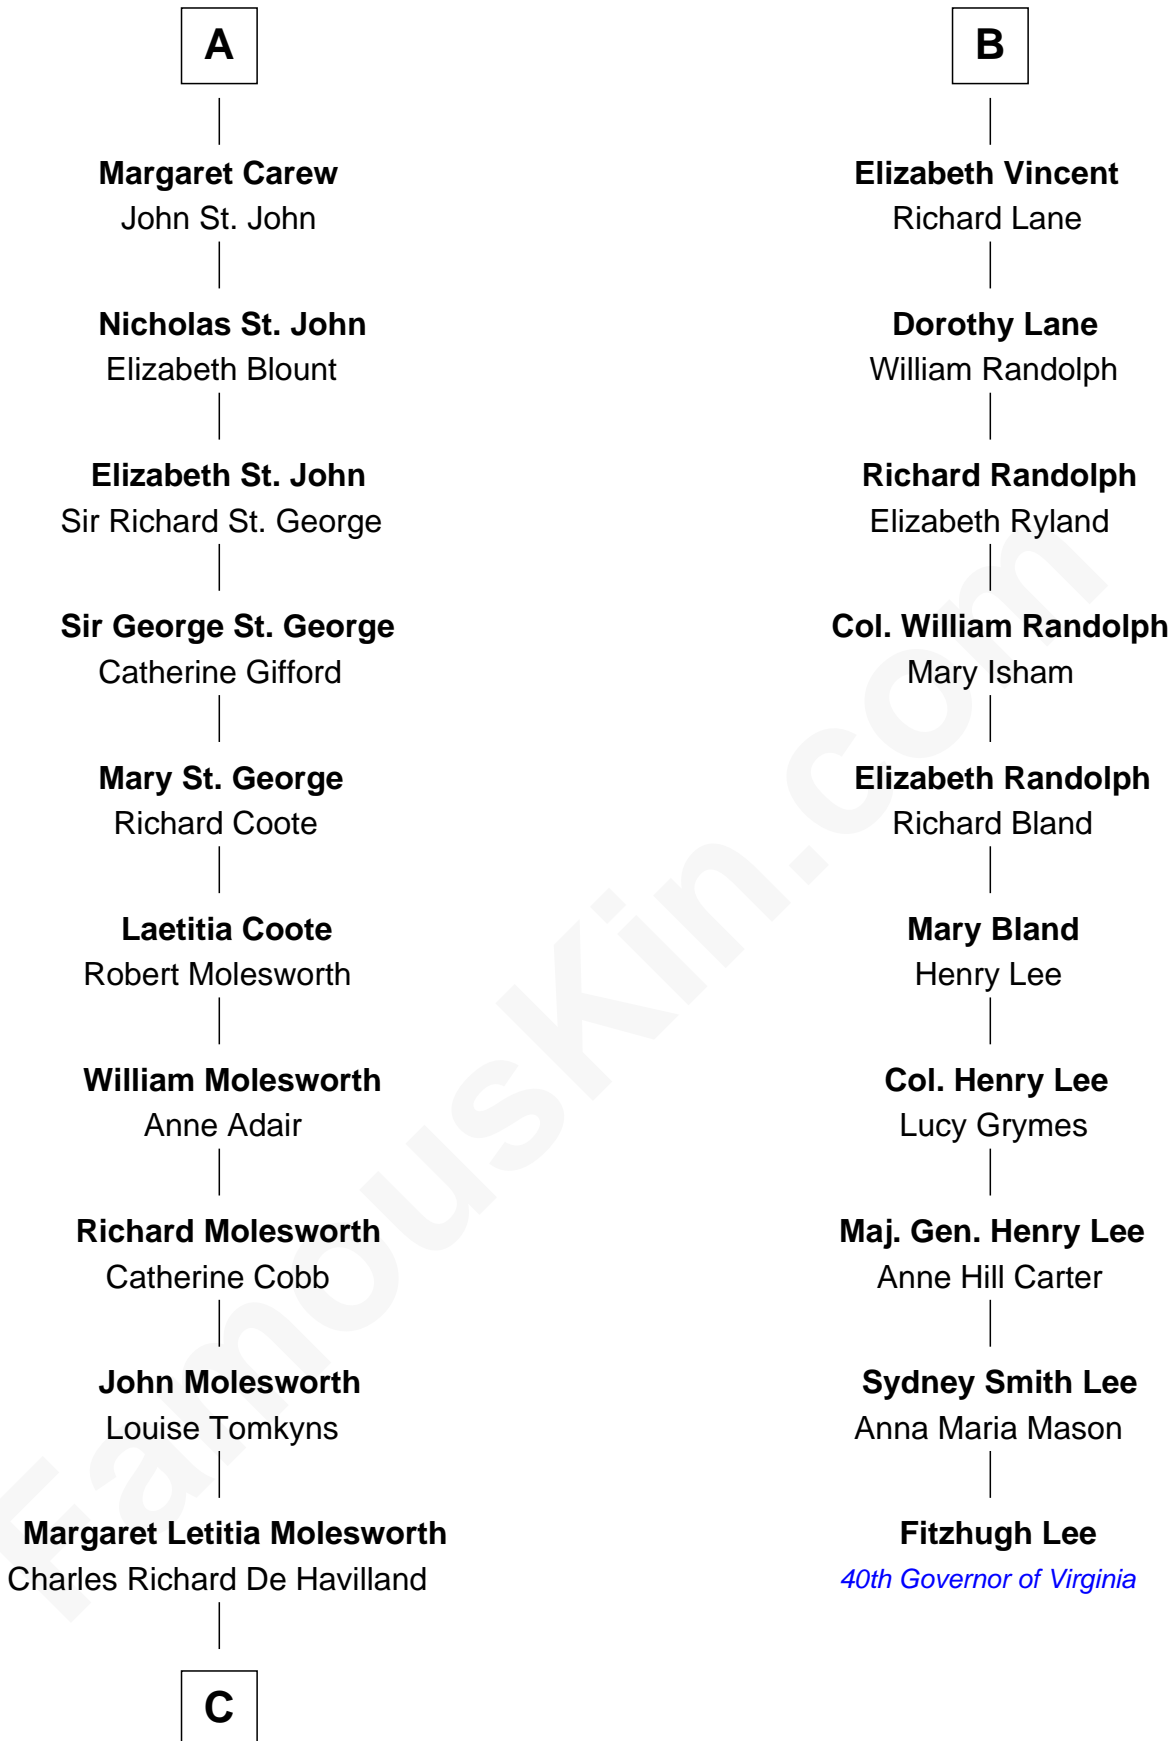

**FamousKin.com**  
**Relationship Chart of**  
**Olivia De Havilland**  
*Movie Actress*

**16th cousin 2 times removed of**  
**Fitzhugh Lee**  
*40th Governor of Virginia*

C

Walter Augustus De Havilland

Lillian Augusta Ruse

Olivia De Havilland

*Movie Actress*

FamousKin.com