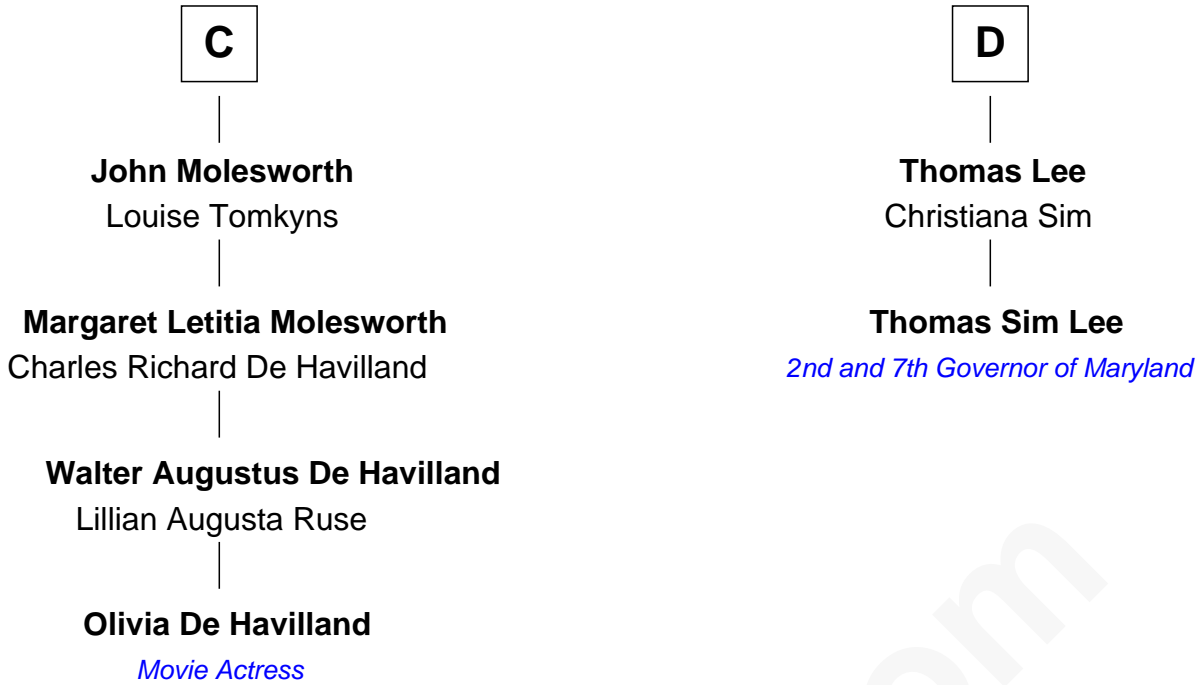

FamousKin.com
Relationship Chart of
Olivia De Havilland
Movie Actress

18th cousin 2 times removed of
Thomas Sim Lee
2nd and 7th Governor of Maryland

FamousKin.com