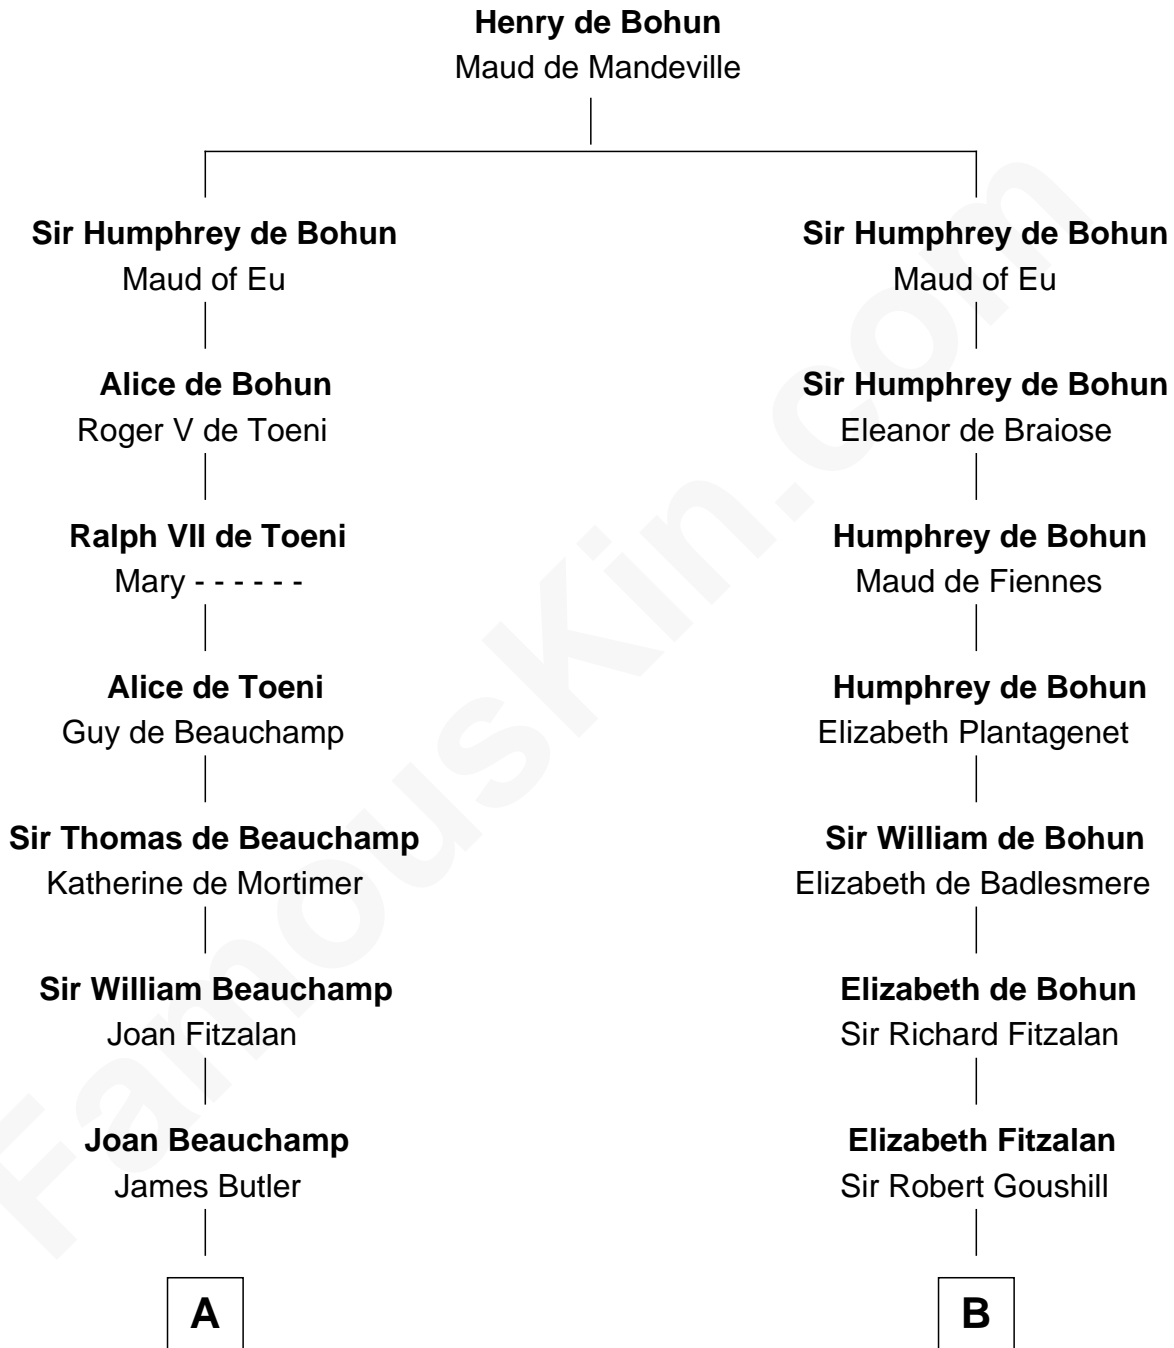

FamousKin.com Relationship Chart of

Olivia De Havilland

Movie Actress

21st cousin of

Henry Lloyd

40th Governor of Maryland

C

Richard Molesworth

Catherine Cobb

John Molesworth

Louise Tomkyns

Margaret Letitia Molesworth

Charles Richard De Havilland

Walter Augustus De Havilland

Lillian Augusta Ruse

Olivia De Havilland

Movie Actress

D

Col. Edward Lloyd

Anne Rousby

Col. Edward Lloyd

Elizabeth Tayloe

Col. Edward Lloyd

Sally Scott Murray