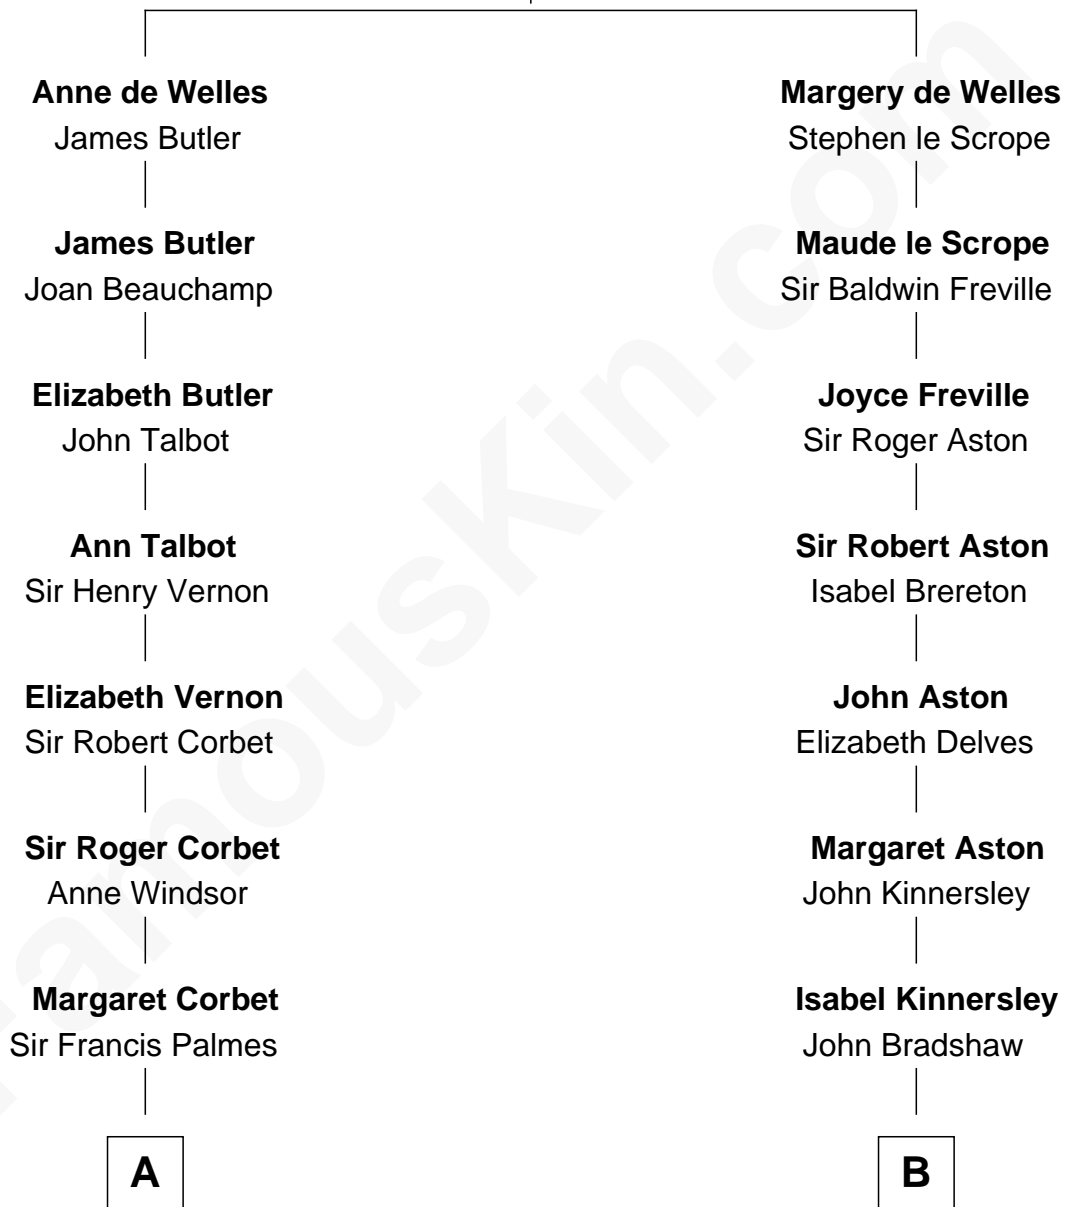

FamousKin.com
Relationship Chart of
Olivia De Havilland
Movie Actress

16th cousin 3 times removed of
Henry Lloyd
40th Governor of Maryland

John de Welles
Maud de Roos

C

Col. Edward Lloyd

Sally Scott Murray

Daniel Lloyd

Catherine Henry

Henry Lloyd

40th Governor of Maryland

FamousKin.com