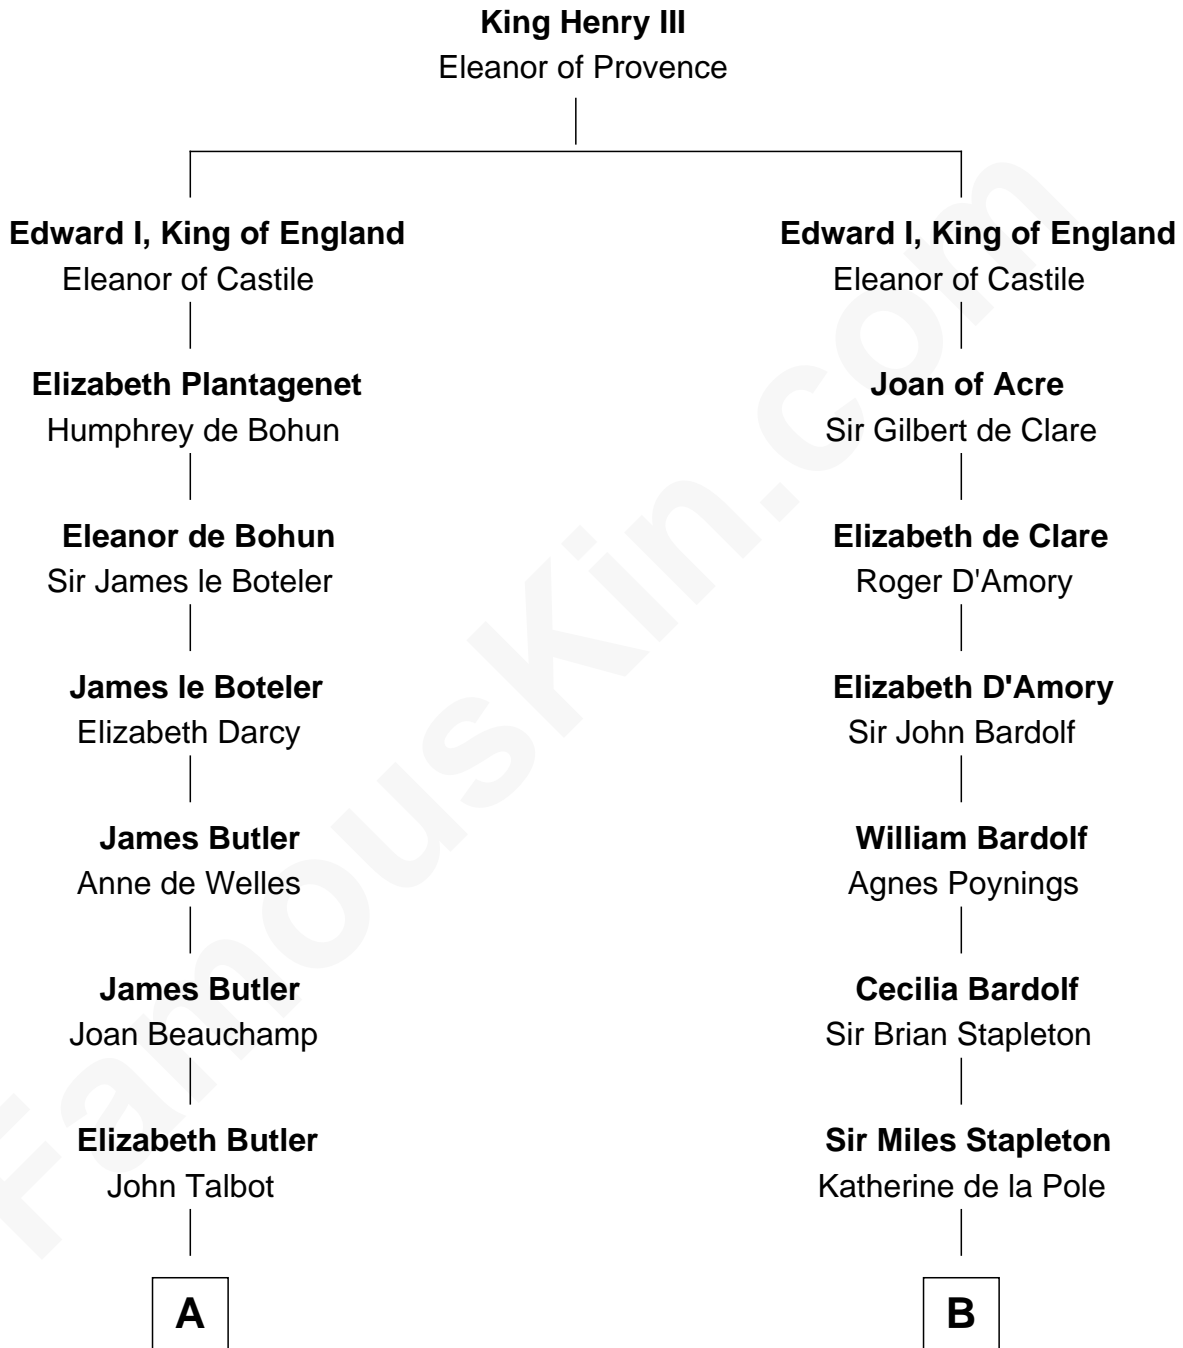

**FamousKin.com**  
**Relationship Chart of**  
**Olivia De Havilland**  
*Movie Actress*

**18th cousin 2 times removed of**  
**Charles Carnan Ridgely**  
*15th Governor of Maryland*

FamousKin.com