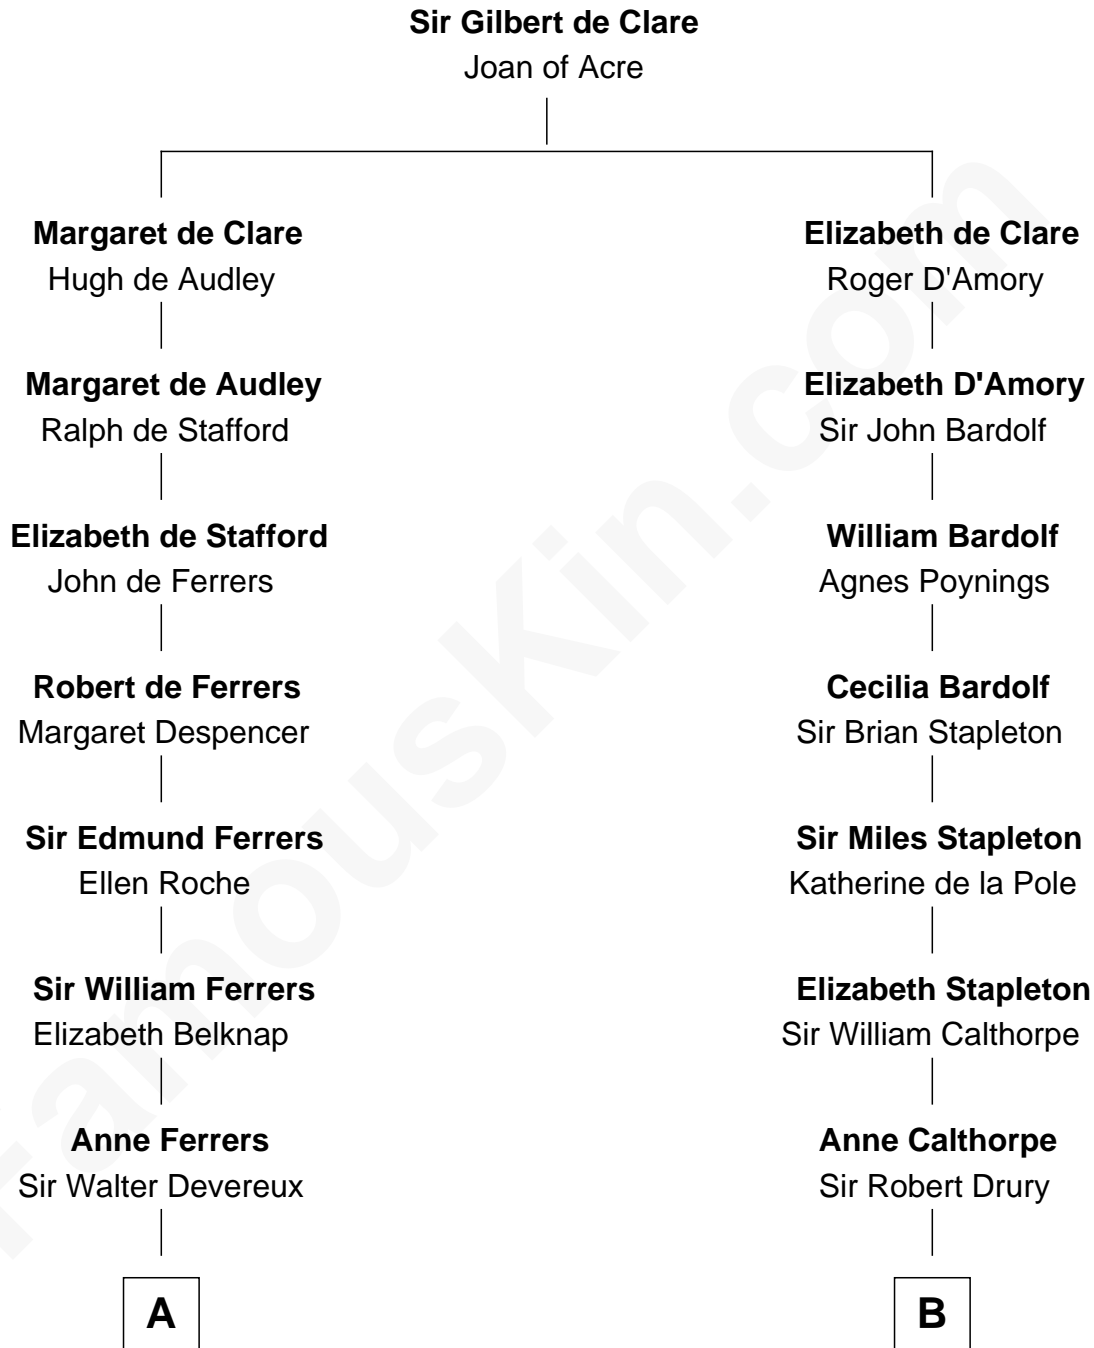

FamousKin.com
Relationship Chart of
Olivia De Havilland
Movie Actress

16th cousin 4 times removed of
Charles Carnan Ridgely
15th Governor of Maryland

C

—
John Molesworth

Louise Tomkyns

—
Margaret Letitia Molesworth

Charles Richard De Havilland

—
Walter Augustus De Havilland

Lillian Augusta Ruse

—
Olivia De Havilland

Movie Actress

FamousKin.com