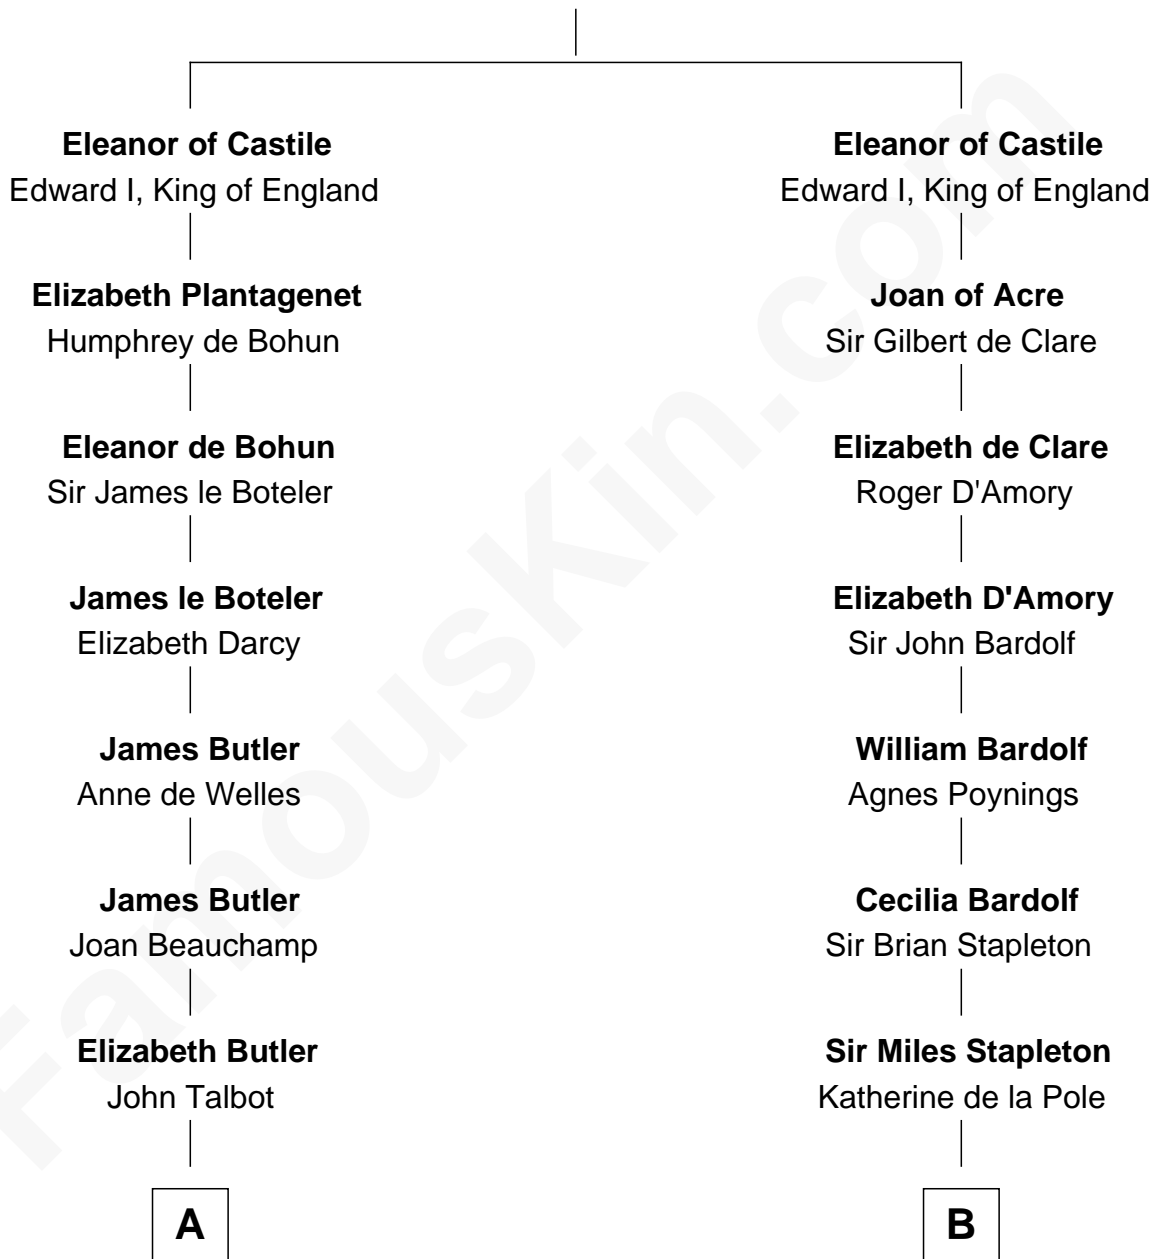

FamousKin.com
Relationship Chart of
Olivia De Havilland
Movie Actress

18th cousin 2 times removed of
Charles Carnan Ridgely
15th Governor of Maryland

Ferdinand III, King of Castile
 Joanna of Ponthieu

FamousKin.com