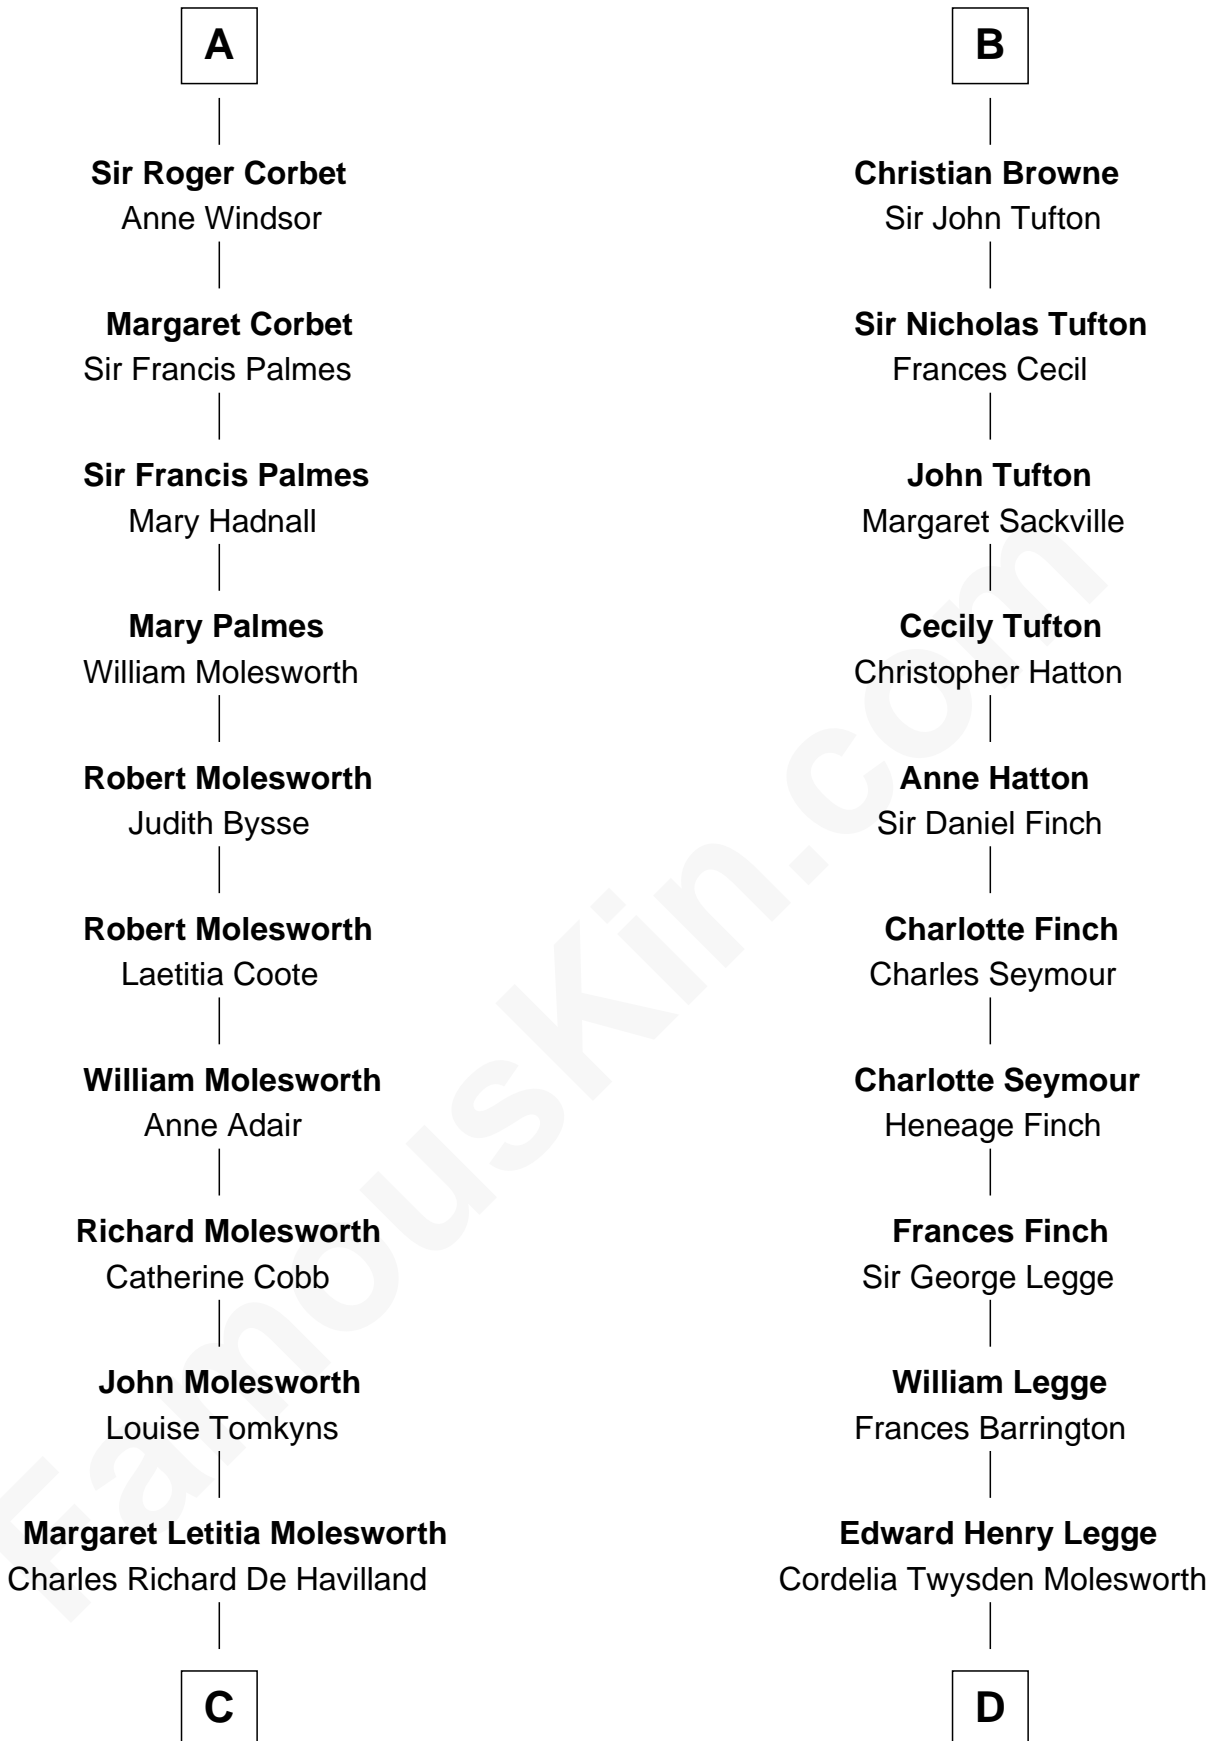

**FamousKin.com**  
**Relationship Chart of**  
**Olivia De Havilland**  
*Movie Actress*

**18th cousin 2 times removed of**  
**Kit Harington**  
*TV Actor - "Game of Thrones"*

**C**

**Walter Augustus De Havilland**

Lillian Augusta Ruse

**Olivia De Havilland**

*Movie Actress*

**D**

**Lois Marjorie Legge**

Ernest Wriothesley Denny

**Lavender Cecilia Denny**

John Charles Dundas Harington