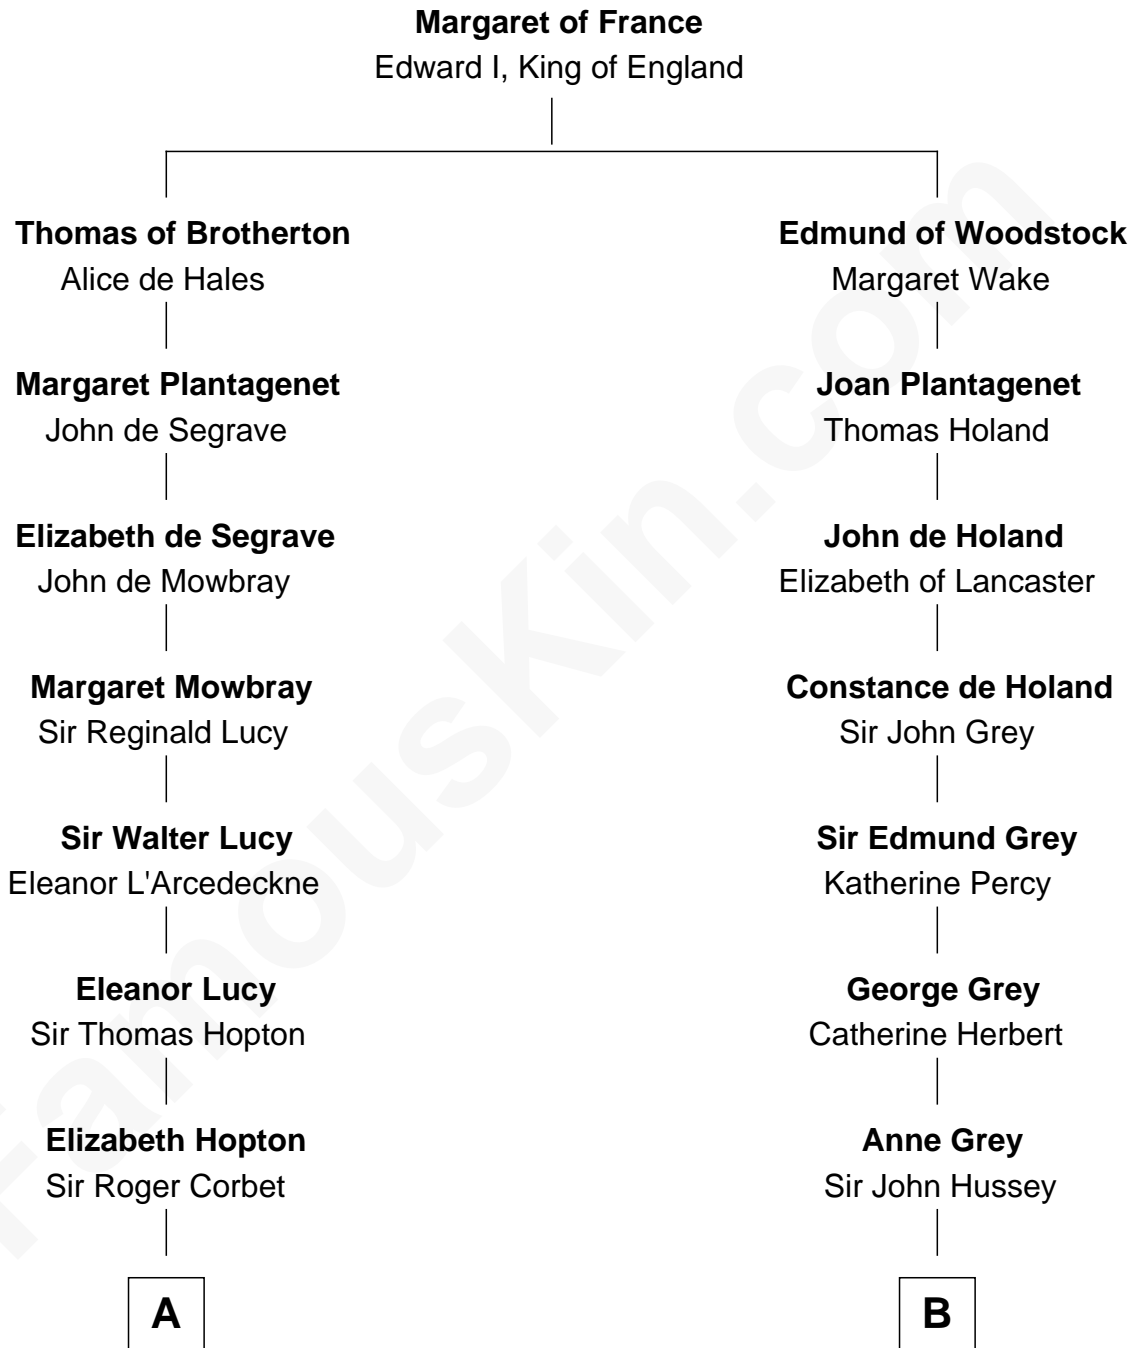

**FamousKin.com**  
**Relationship Chart of**  
**Olivia De Havilland**  
*Movie Actress*

20th cousin 1 time removed of  
**Kit Harington**  
*TV Actor - "Game of Thrones"*

**C**

**John Molesworth**

Louise Tomkyns

**Margaret Letitia Molesworth**

Charles Richard De Havilland

**Walter Augustus De Havilland**

Lillian Augusta Ruse

**Olivia De Havilland**

*Movie Actress*

**D**

**Edward Henry Legge**

*TV Actor - "Game of Thrones"*